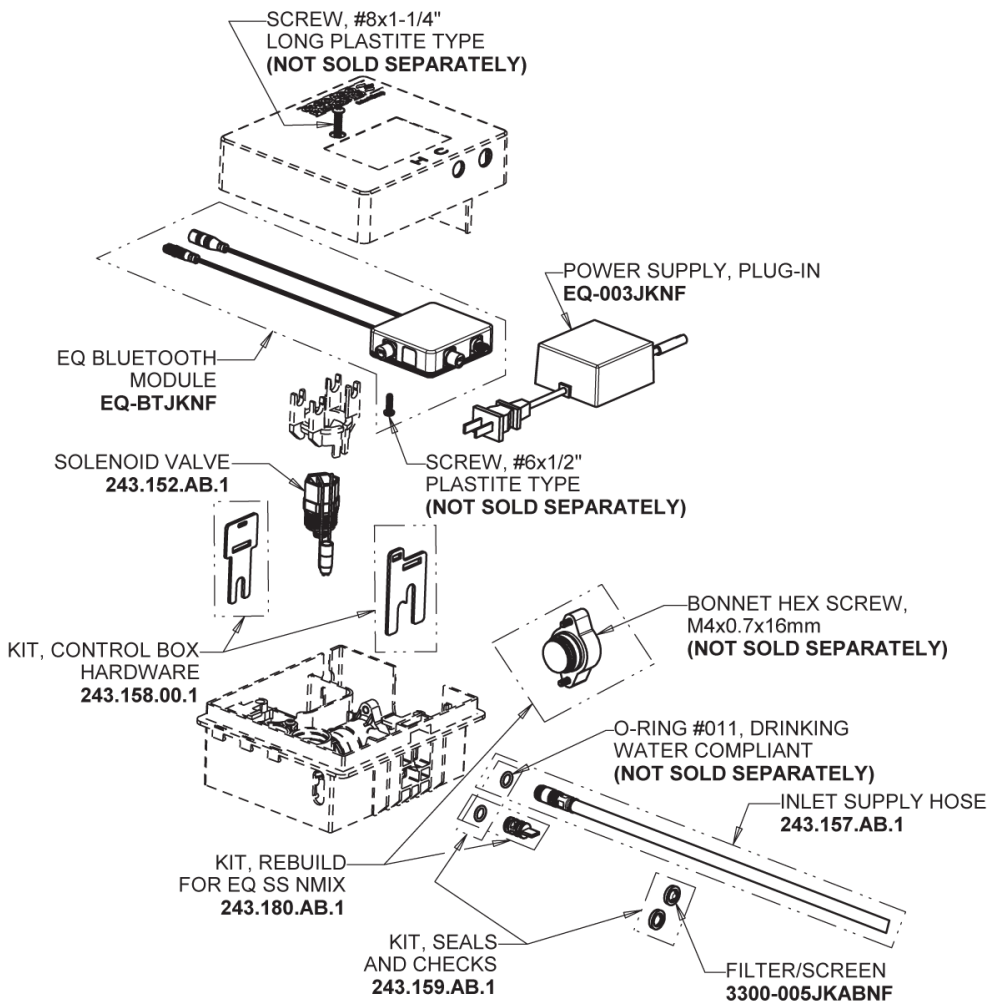

Repair Parts

EQ-A11A-31ABCPT

Touch-free faucet with Bluetooth communication

CHICAGO FAUCETS®

Geberit Group

EQ-31KJKABNFT EQ Control Box, AC Plug-in, Single-Supply Base Parts:

Polished Chrome EQ Curved Spout, 0.5 GPM EQ-A11A-KJKABCP

EQ Brownout Protector (Accessory Only) EQ-012JKNF

For Technical Assistance:

Phone: 800-TEC-TRUE (832-8783)

Email: techsupport.us@chicagofaucets.com

2100 South Clearwater Drive

Des Plaines, IL 60018

Phone: 847-803-5000