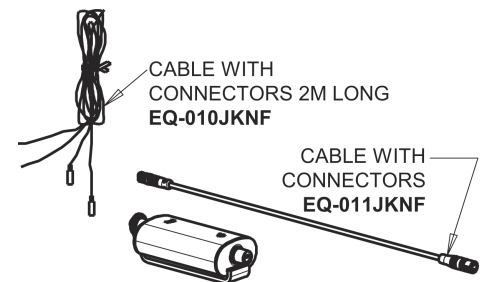

For Technical Assistance:

Phone: 800-TEC-TRUE (832-8783)

Email: techsupport.us@chicagofaucets.com

2100 South Clearwater Drive

Des Plaines, IL 60018

Phone: 847-803-5000

chicagofaucets.com