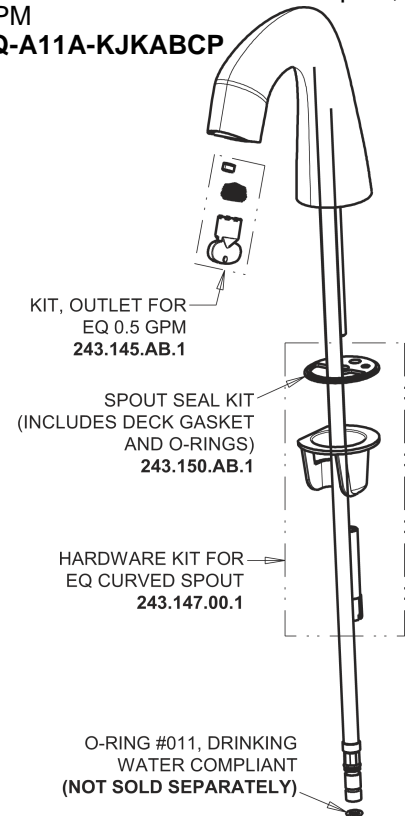

Repair Parts

EQ-A11A-31ABCPT

Touch-free faucet with Bluetooth communication

CHICAGO FAUCETS®

Geberit Group

EQ-31KJKABNFT EQ Control Box, AC Plug-in, Single-Supply Base Parts:

Polished Chrome EQ Curved Spout, 0.5 GPM EQ-A11A-KJKABCP