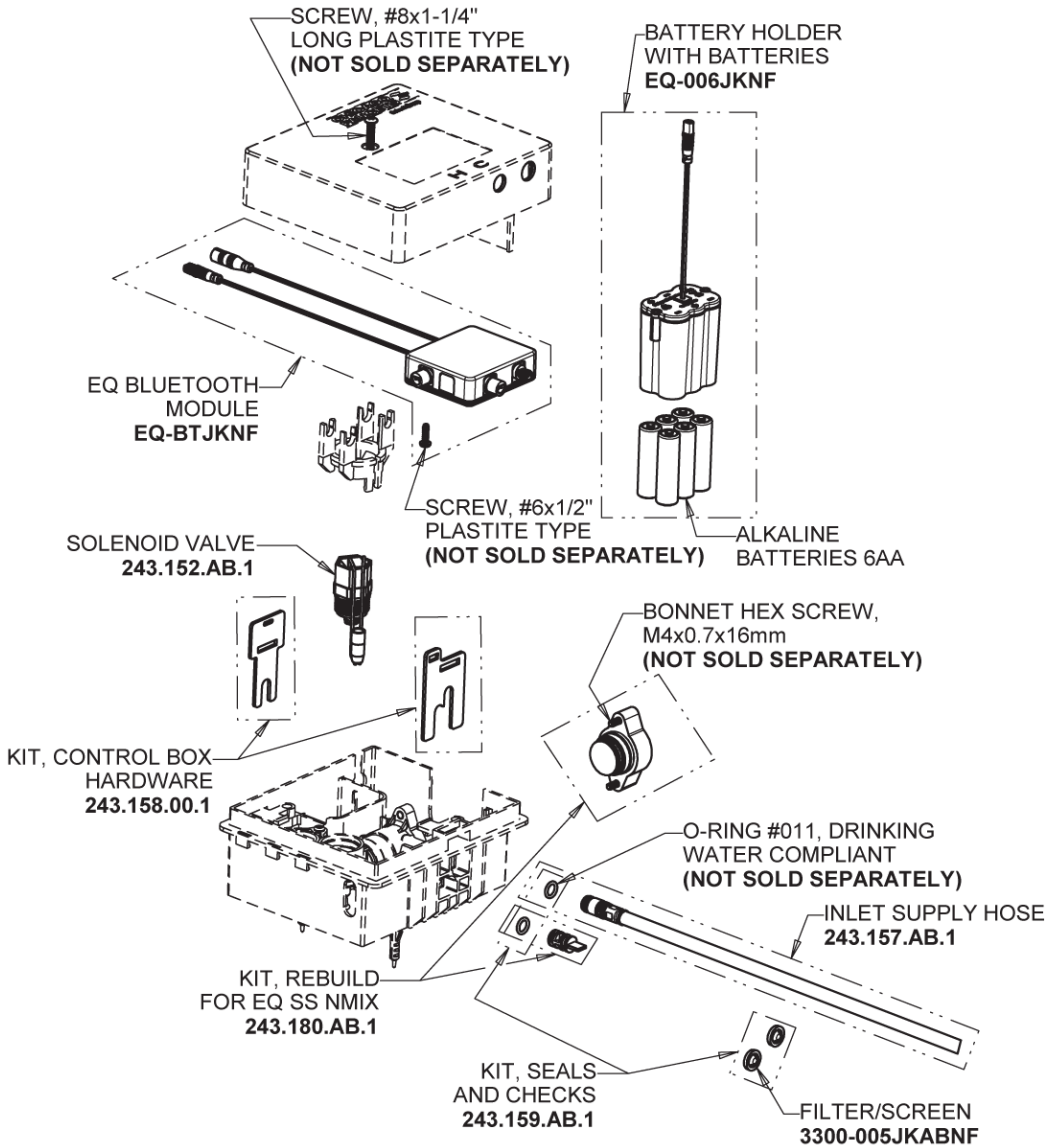

# Repair Parts

EQ-A11A-11ABCPT

Touch-free faucet with Bluetooth communication

## EQ-11KJKABNFT EQ Control Box, Battery, Single-Supply Base Parts:

## Polished Chrome EQ Curved Spout, 0.5 GPM EQ-A11A-KJKABCP