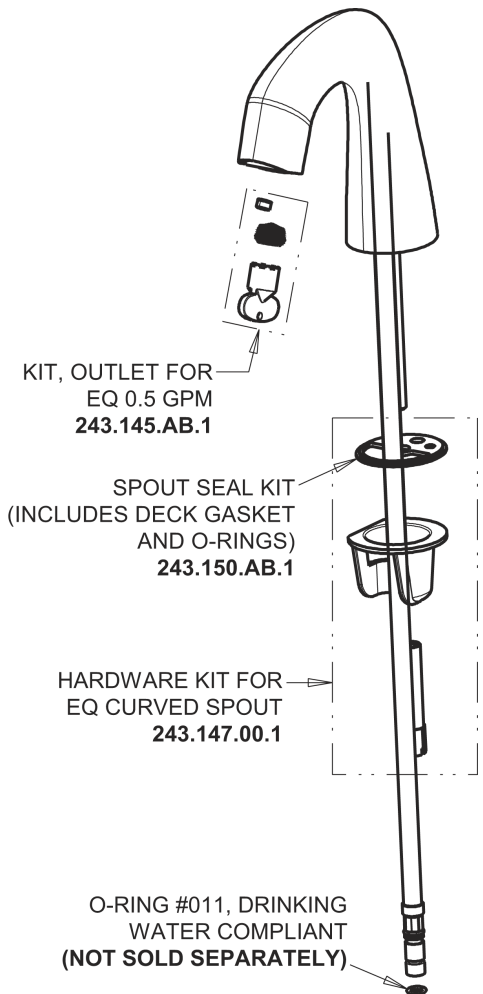

# Repair Parts

EQ-A11A-11ABCPT

Touch-free faucet with Bluetooth communication

## EQ-11KJKABNFT EQ Control Box, Battery, Single-Supply Base Parts:

## Polished Chrome EQ Curved Spout, 0.5 GPM EQ-A11A-KJKABCP