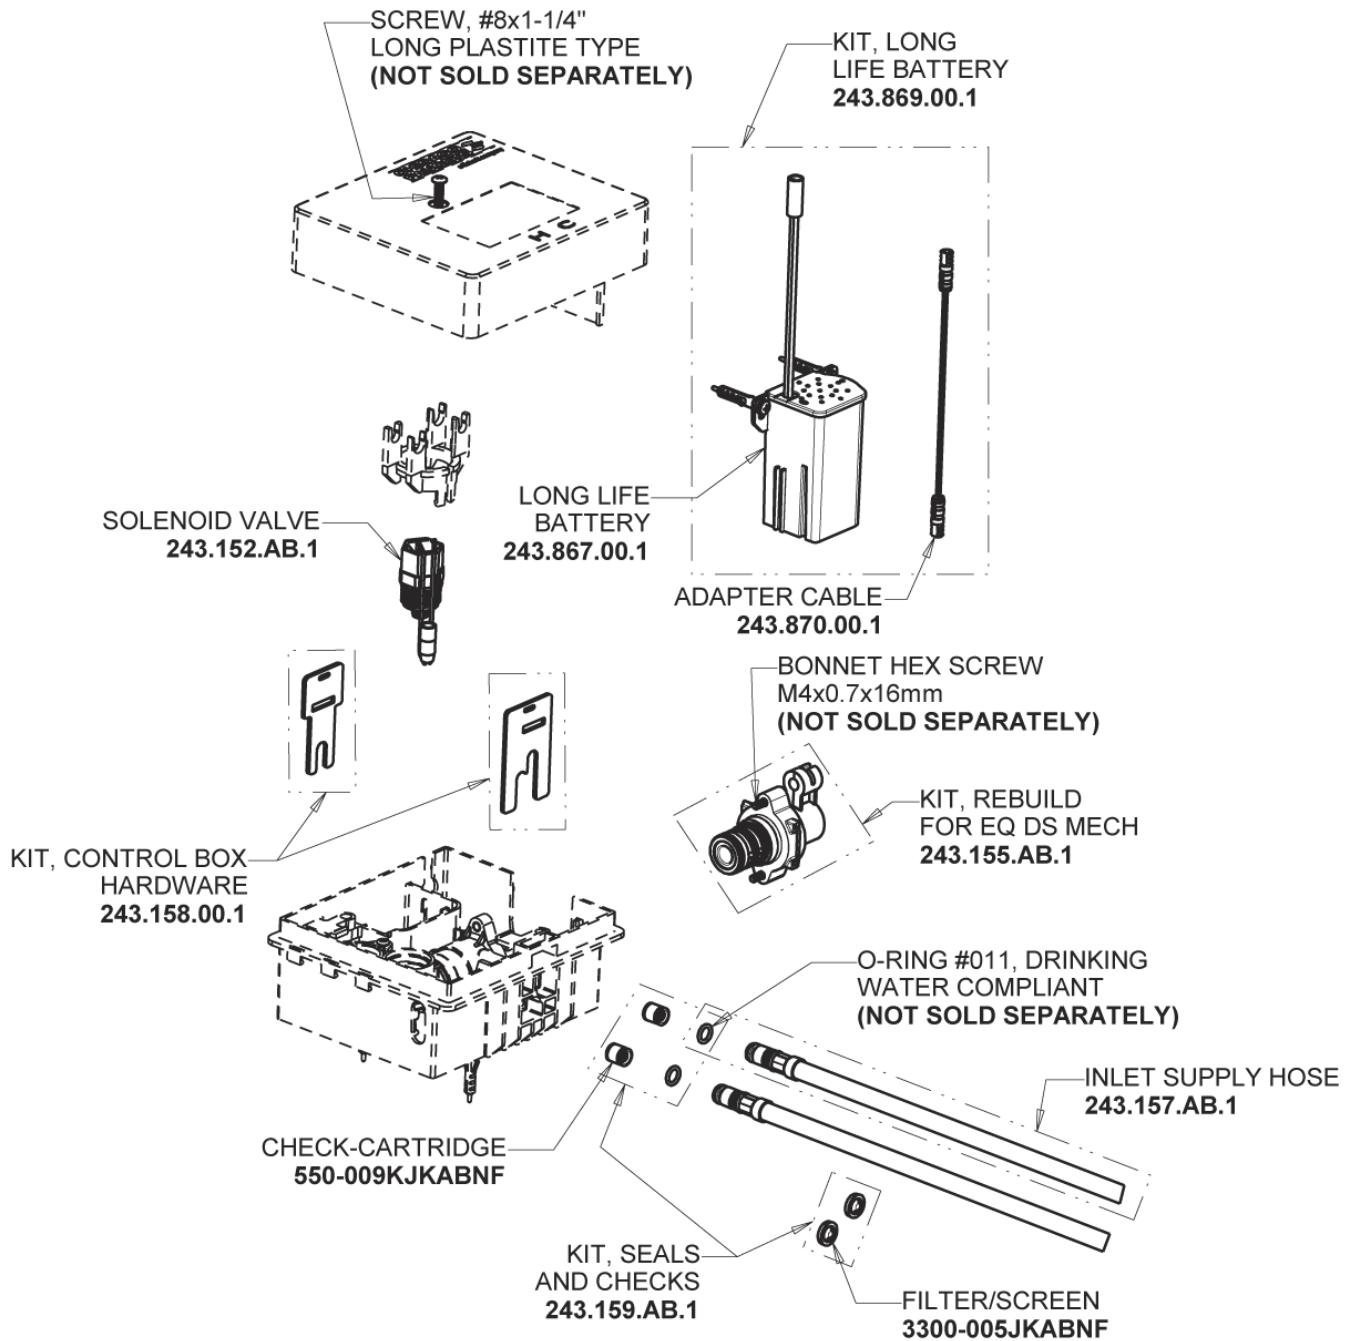

Repair Parts

EQ-62KJKABNF

CHICAGO FAUCETS®

Geberit Group

EQ-62KJKABNF EQ Control Box, Long Life Battery, Mechanical Mixer Base Parts:

For Technical Assistance:

Phone: 800-TEC-TRUE (832-8783)

Email: techsupport.us@chicagofaucets.com