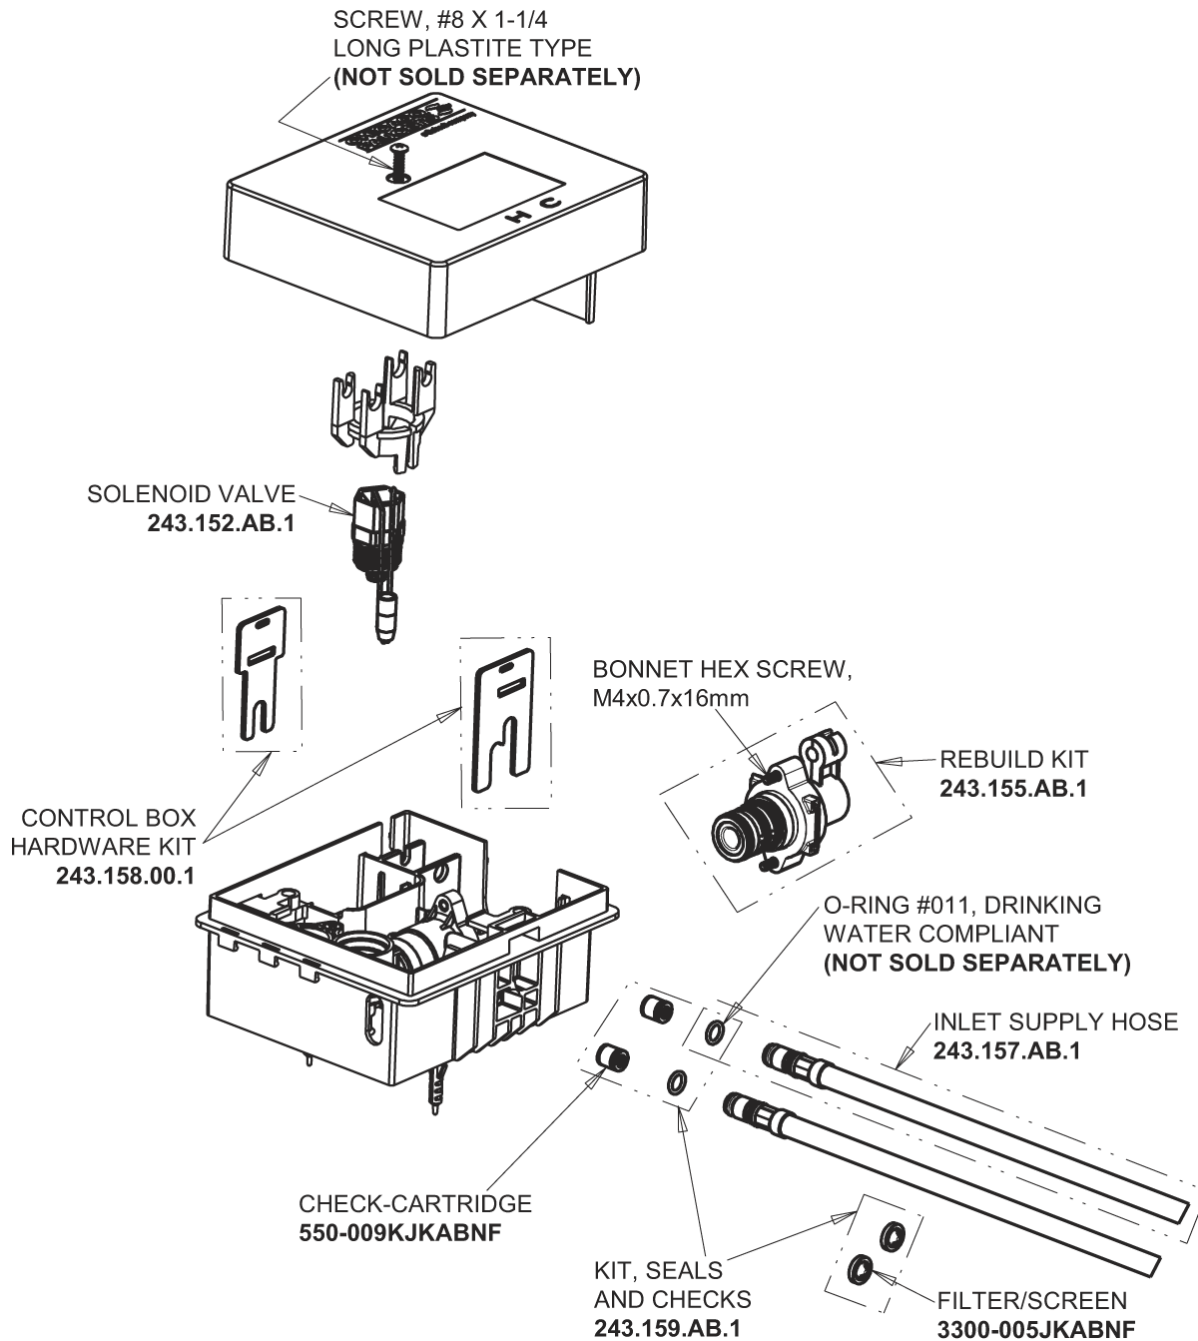

Repair Parts

EQ-42KJKABNF

CHICAGO FAUCETS®

Geberit Group

EQ-42KJKABNF EQ Control Box, AC (Less Transformer), Mechanical Mixer Base Parts:

For Technical Assistance:

Phone: 800-TEC-TRUE (832-8783)

Email: techsupport.us@chicagofaucets.com