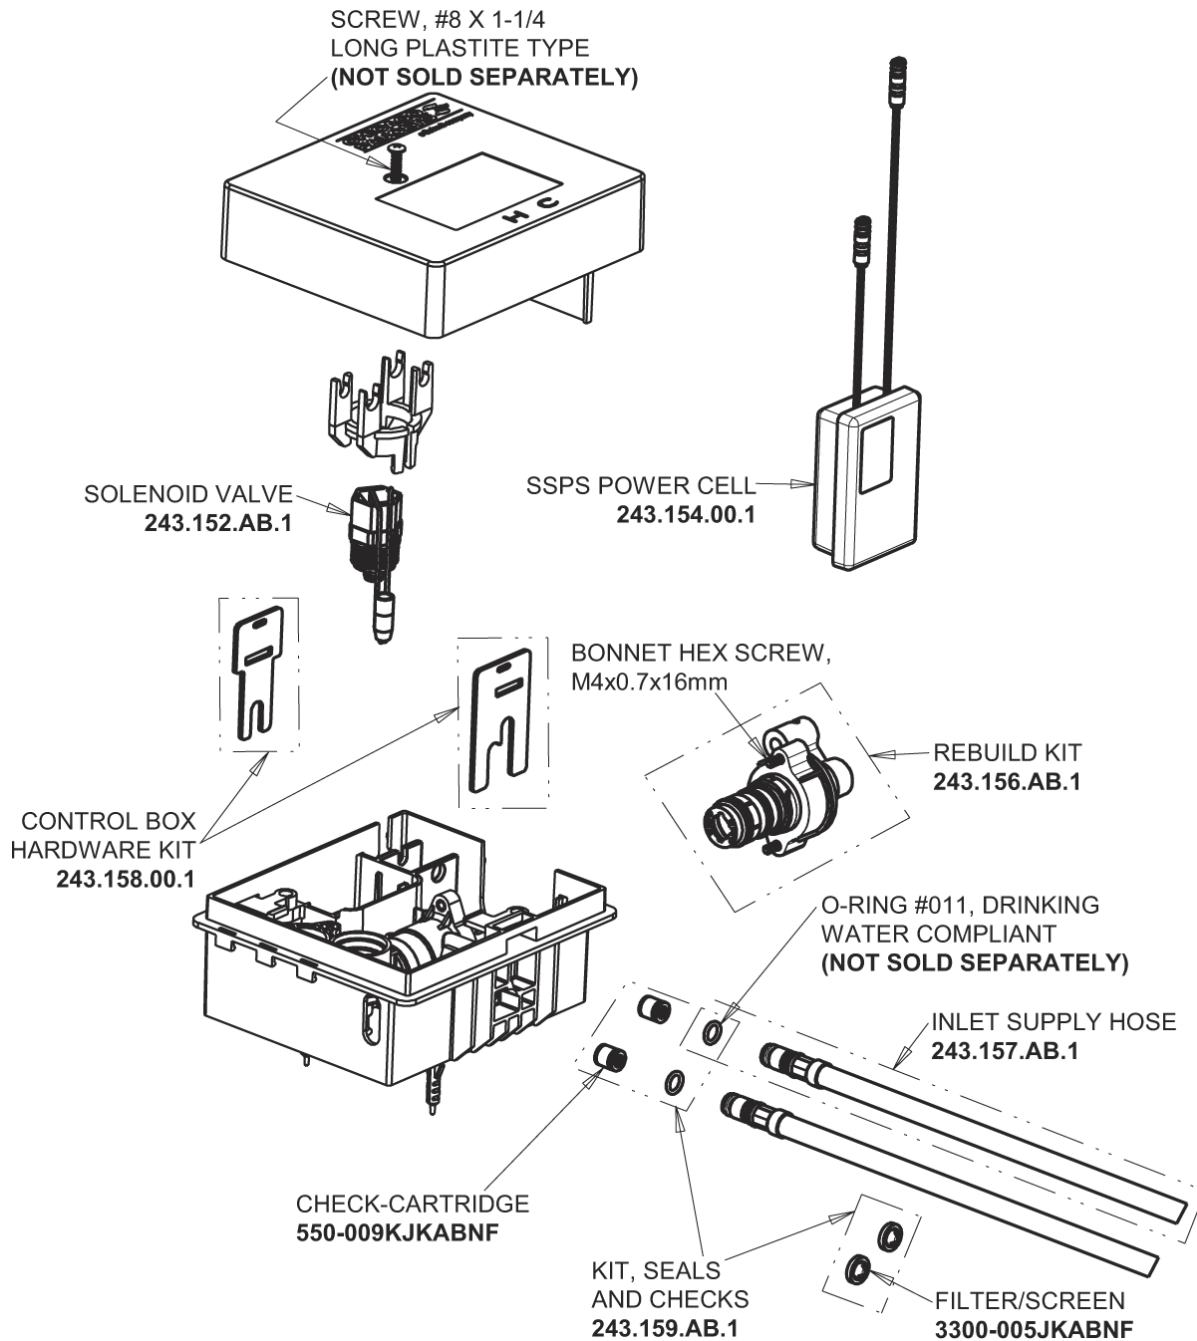

# Repair Parts

EQ-23KJKABNF

## EQ-23KJKABNF EQ Control Box, SSPS, Thermostatic Mixer Base Parts: