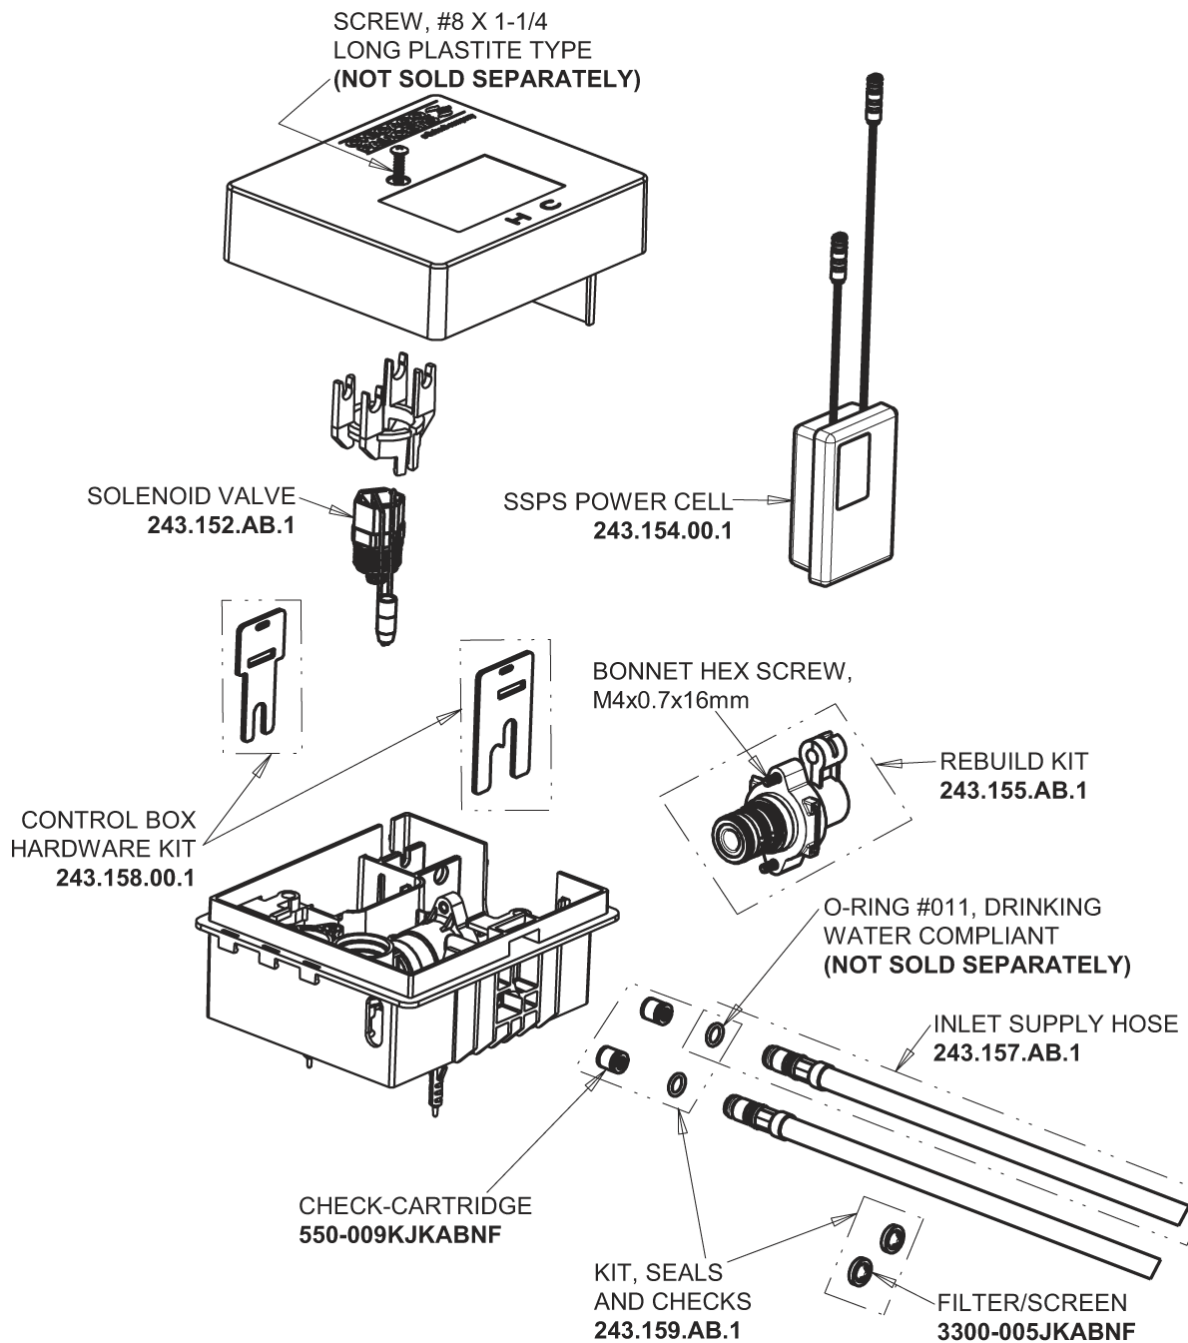

Repair Parts

EQ-22KJKABNF

CHICAGO FAUCETS®

Geberit Group

EQ-22KJKABNF EQ Control Box, SSPS, Mechanical Mixer Base Parts:

For Technical Assistance:

Phone: 800-TEC-TRUE (832-8783)

Email: techsupport.us@chicagofaucets.com