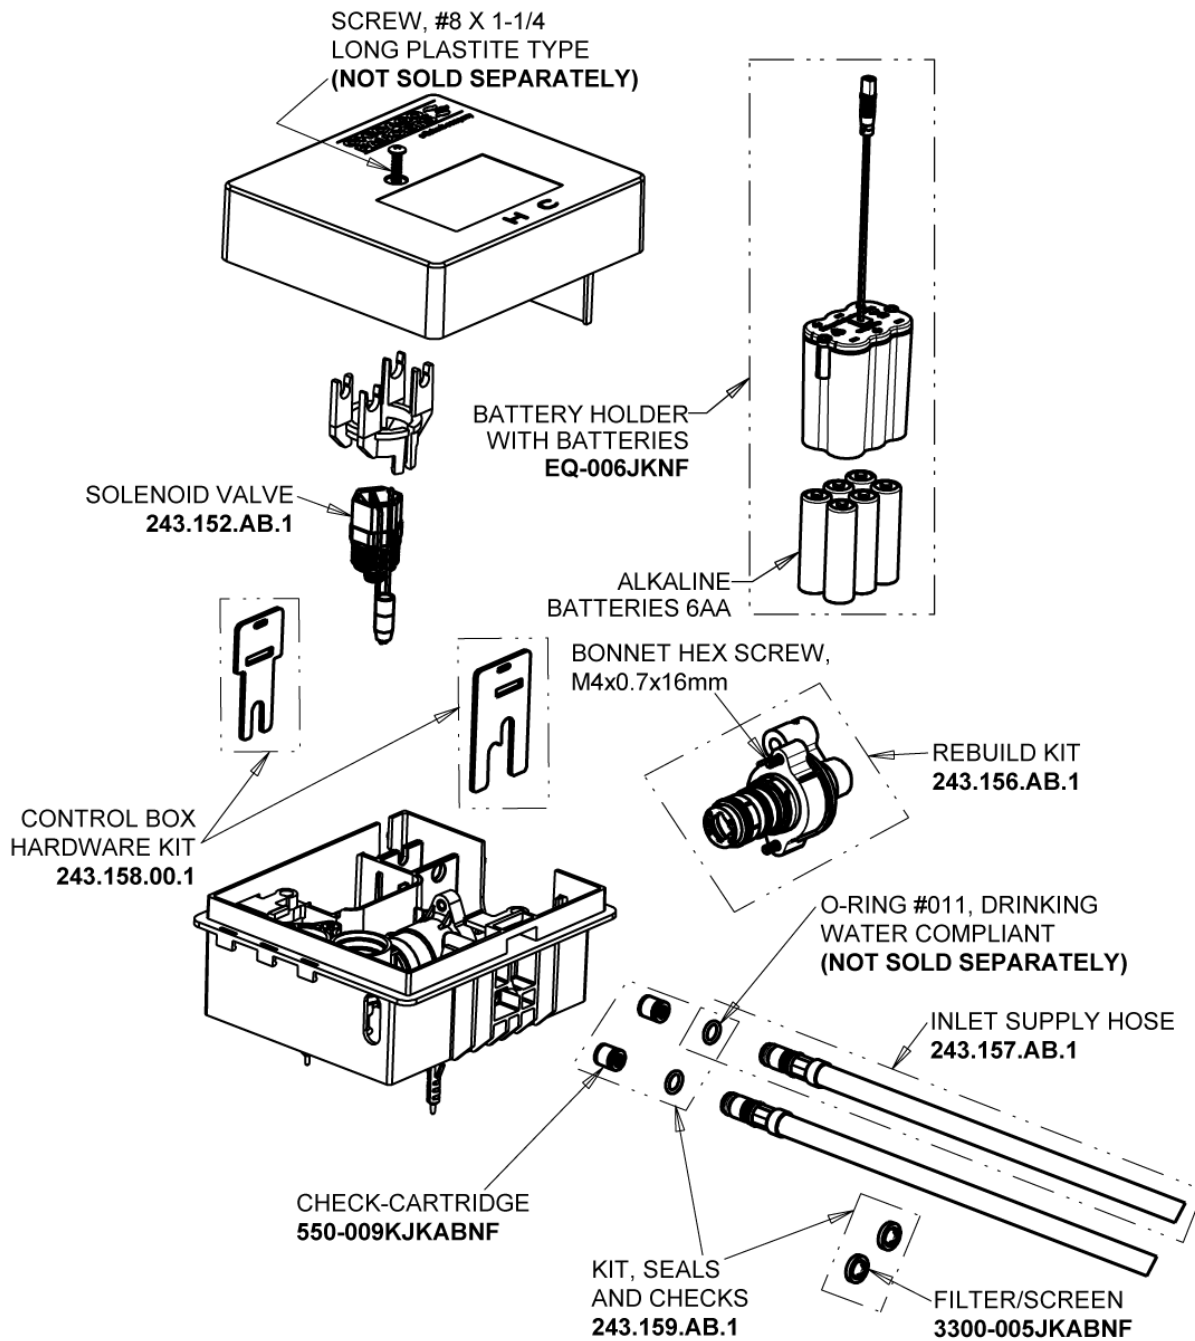

Repair Parts

EQ-13KJKABNF

CHICAGO FAUCETS®

Geberit Group

EQ-13KJKABNF EQ Control Box, Battery, Thermostatic Mixer Base Parts:

For Technical Assistance:

Phone: 800-TEC-TRUE (832-8783)

Email: techsupport.us@chicagofaucets.com