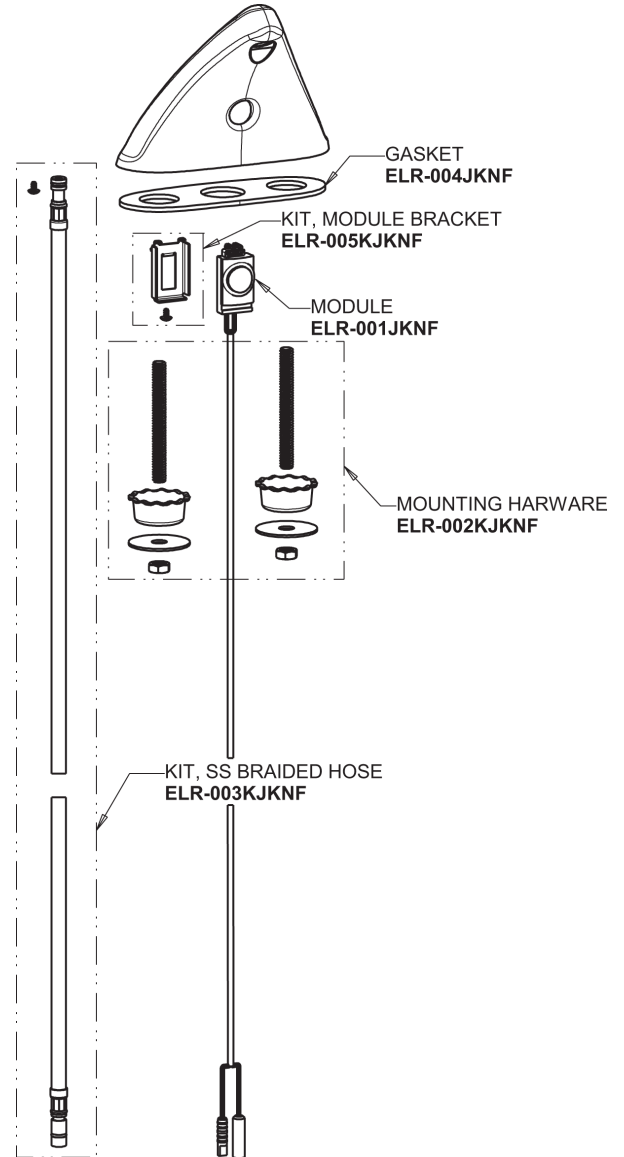

# Repair Parts

ELR-E12E-63ABCP

Touchless ligature-resistant faucet

# CHICAGO FAUCETS®

Geberit Group

**ELR-63KJKABNF ELR Series Control Box, LTPS, Dual Supply, Thermostatic Mixer**

## Base Parts:

## ELR Series Spout Assembly

1.0 GPM (3.8 L/min) Pressure Compensating Laminar Flow Outlet  
**244.170.00.1**