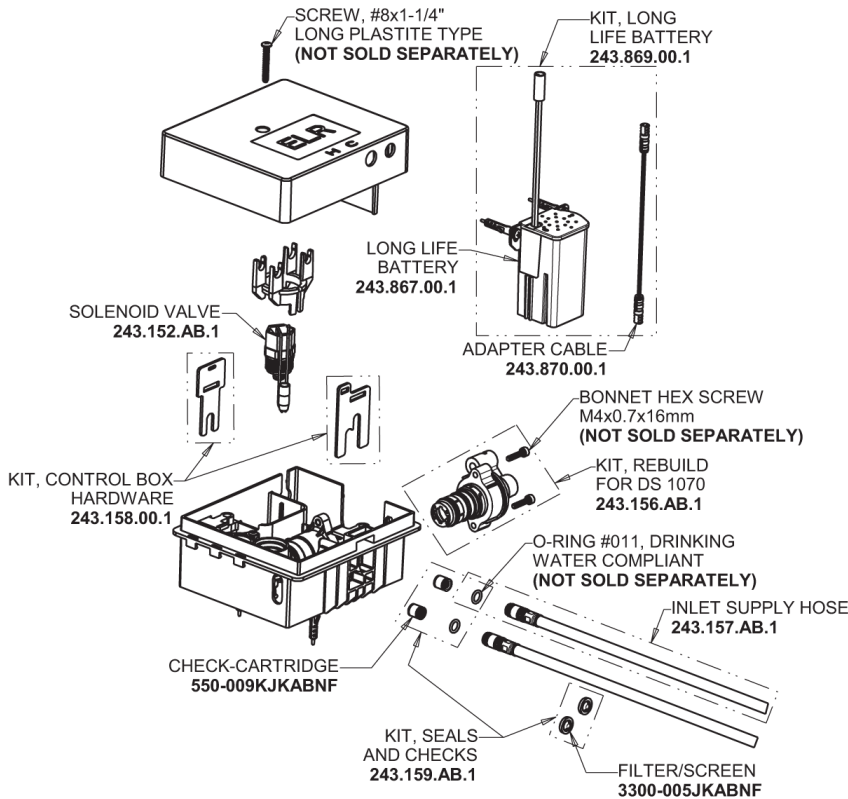

# Repair Parts

ELR-E12E-63ABCP

Touchless ligature-resistant faucet

# CHICAGO FAUCETS®

Geberit Group

**ELR-63KJKABNF ELR Series Control Box, LTPS, Dual Supply, Thermostatic Mixer**

## Base Parts:

## ELR Series Spout Assembly

1.0 GPM (3.8 L/min) Pressure Compensating Laminar Flow Outlet  
**244.170.00.1**