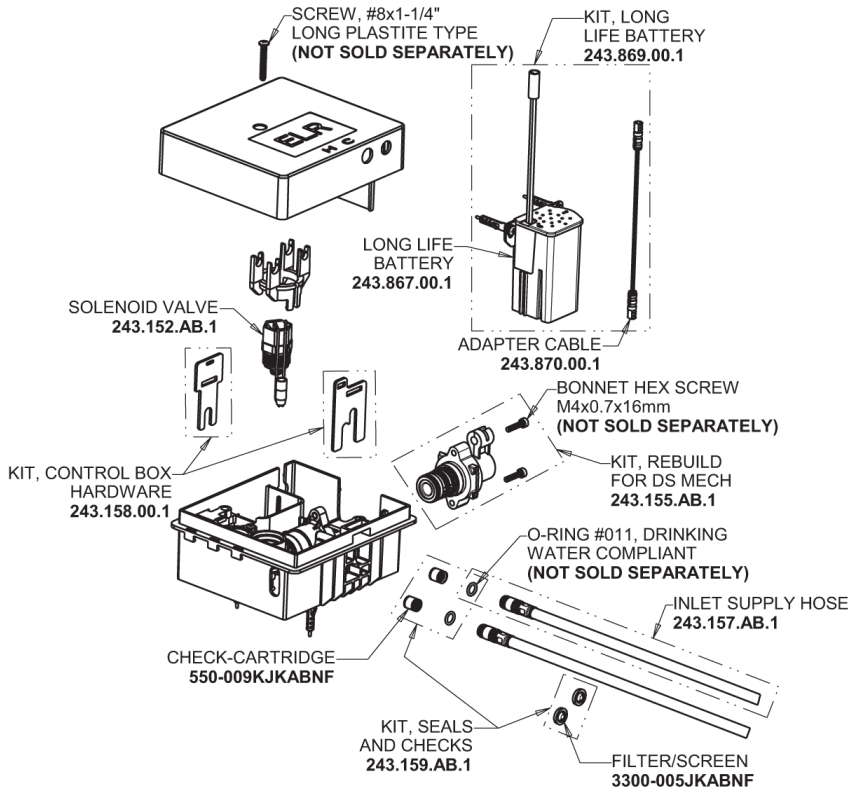

# Repair Parts

ELR-E12E-62ABCP

Touchless ligature-resistant faucet

# CHICAGO FAUCETS®

Geberit Group

**ELR-62KJKABNF ELR Series Control Box, LTPS, Dual Supply, Mechanical Mixer**

## Base Parts:

## ELR Series Spout Assembly

1.0 GPM (3.8 L/min) Pressure Compensating Laminar Flow Outlet  
**244.170.00.1**