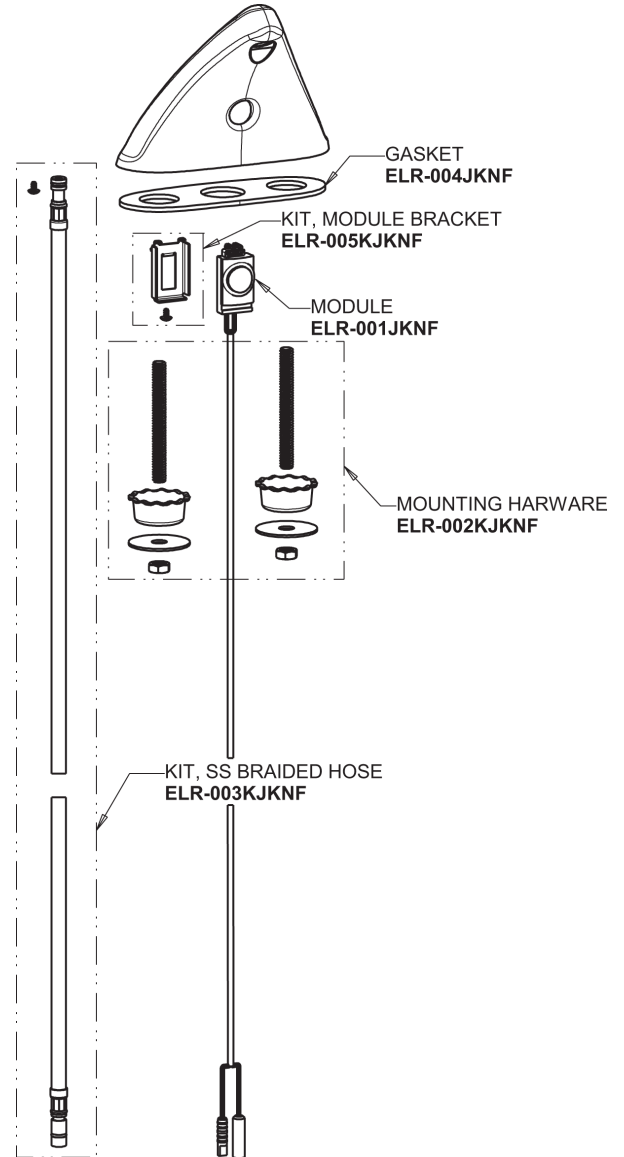

# Repair Parts

ELR-E12E-62ABCP

Touchless ligature-resistant faucet

# CHICAGO FAUCETS®

Geberit Group

**ELR-62KJKABNF ELR Series Control Box, LTPS, Dual Supply, Mechanical Mixer**

## Base Parts:

## ELR Series Spout Assembly

1.0 GPM (3.8 L/min) Pressure Compensating Laminar Flow Outlet  
**244.170.00.1**