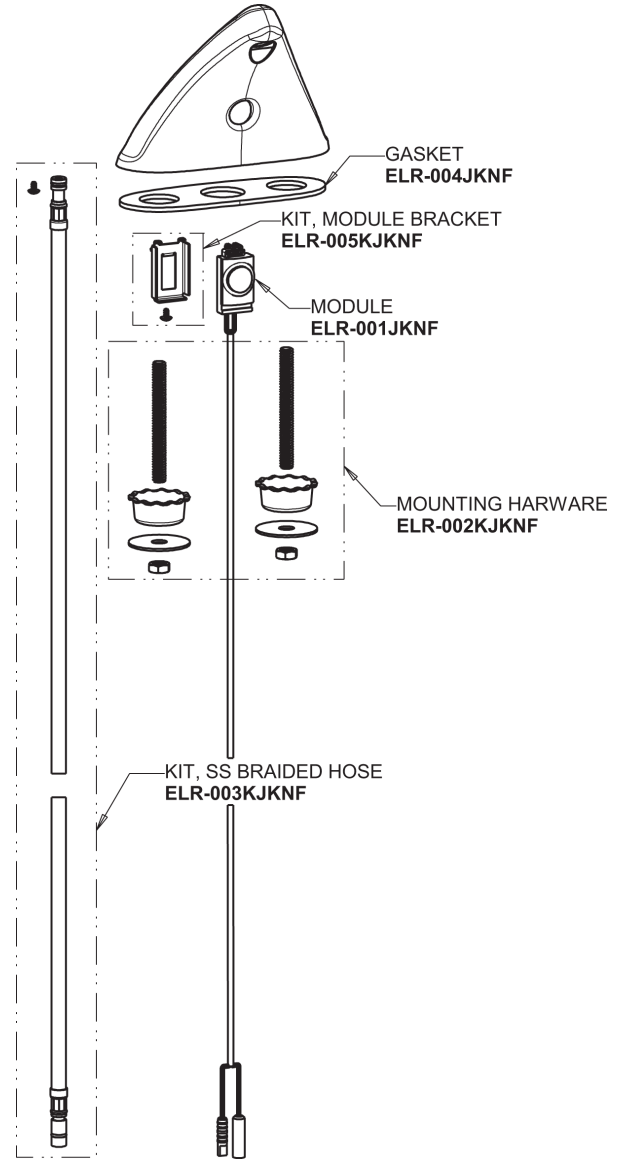

Repair Parts

ELR-E12E-42ABCP

Touchless ligature-resistant faucet

CHICAGO FAUCETS®

Geberit Group

ELR-42KJKABNF ELR Series Control Box, AC, Dual Supply,
Mechanical Mixer

Base Parts:

ELR Series Spout Assembly

1.0 GPM (3.8 L/min) Pressure Compensating Laminar
Flow Outlet
244.170.00.1

For Technical Assistance:

Phone: 800-TEC-TRUE (832-8783)

Email: techsupport.us@chicago faucets.com

2100 South Clearwater Drive

Des Plaines, IL 60018