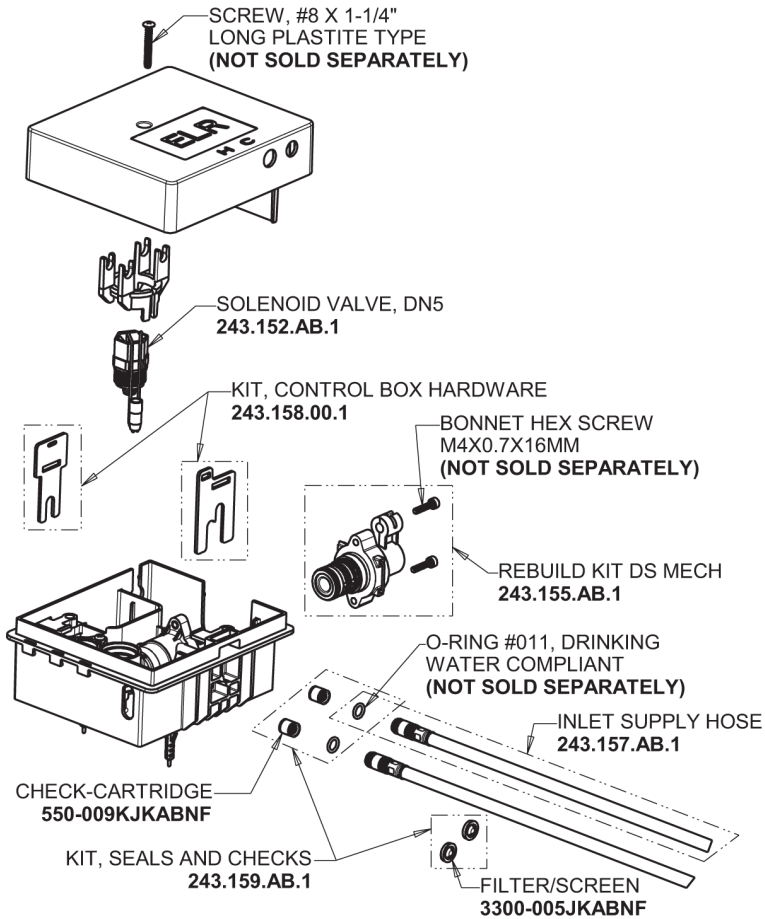

Repair Parts

ELR-E12E-42ABCP

Touchless ligature-resistant faucet

CHICAGO FAUCETS®

Geberit Group

ELR-42KJKABNF ELR Series Control Box, AC, Dual Supply,
Mechanical Mixer

Base Parts:

ELR Series Spout Assembly

1.0 GPM (3.8 L/min) Pressure Compensating Laminar
Flow Outlet
244.170.00.1

For Technical Assistance:

Phone: 800-TEC-TRUE (832-8783)

Email: techsupport.us@chicago faucets.com

2100 South Clearwater Drive

Des Plaines, IL 60018