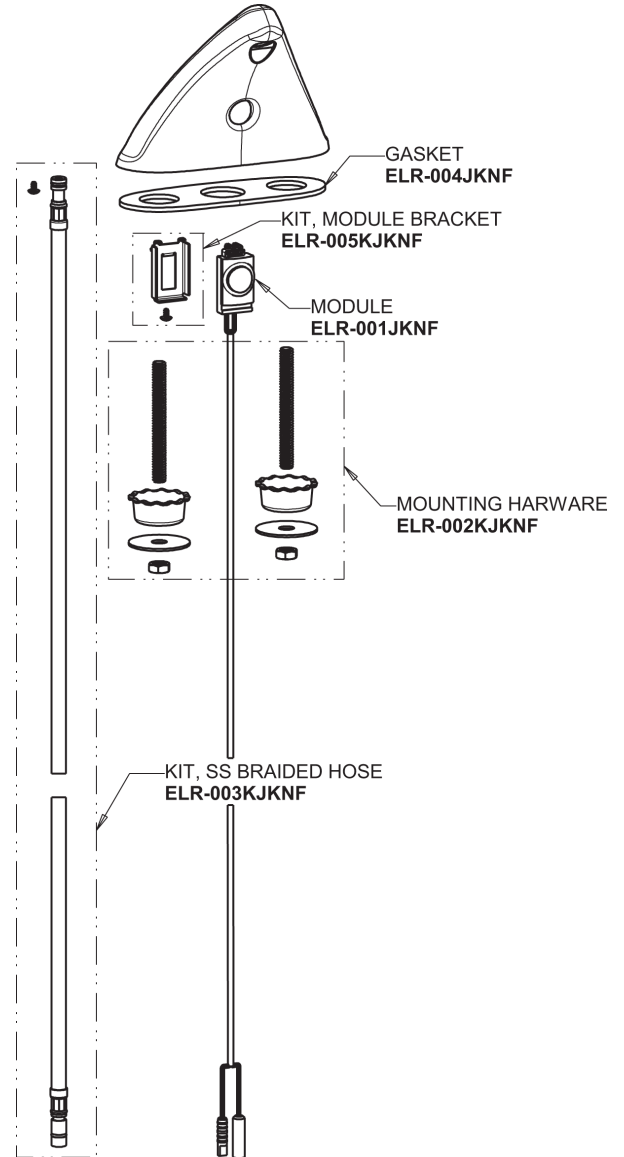

Repair Parts

ELR-E12A-63ABCP

Touchless ligature-resistant faucet

CHICAGO FAUCETS®

Geberit Group

ELR-63KJKABNF ELR Series Control Box, LTPS, Dual Supply, Thermostatic Mixer

Base Parts:

ELR Series Spout Assembly

0.5 GPM (1.9 L/min) Vandal Proof Pressure Compensating Econo-Flo Non-Aerating Spray Outlet
243.145.AB.1

For Technical Assistance:

Phone: 800-TEC-TRUE (832-8783)

Email: techsupport.us@chicago faucets.com

2100 South Clearwater Drive