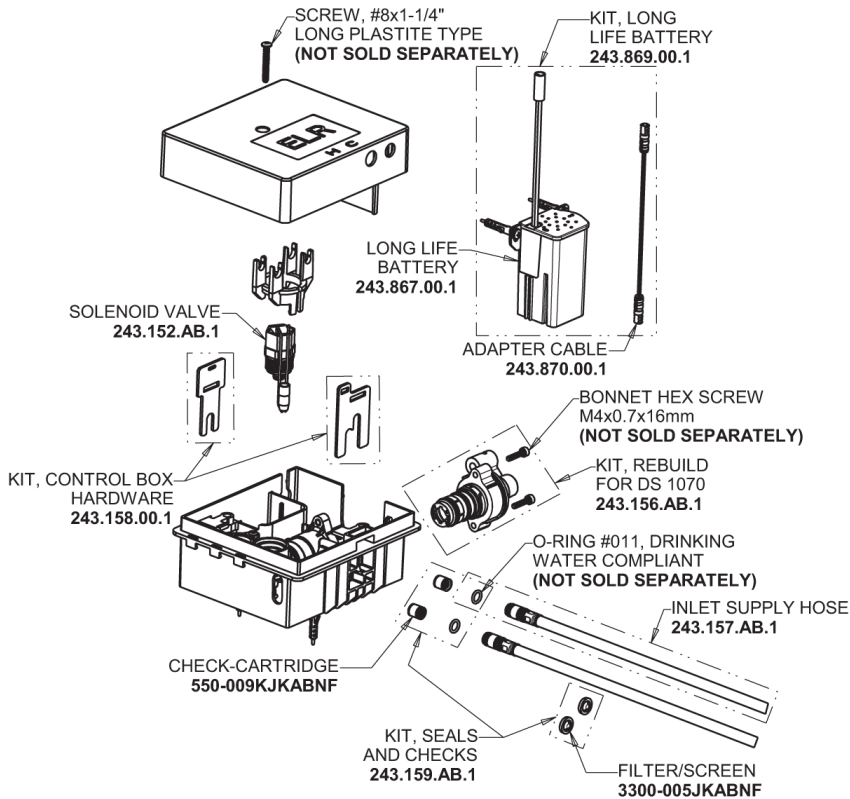

Repair Parts

ELR-E12A-63ABCP

Touchless ligature-resistant faucet

CHICAGO FAUCETS®

Geberit Group

ELR-63KJKABNF ELR Series Control Box, LTPS, Dual Supply, Thermostatic Mixer

Base Parts:

ELR Series Spout Assembly

0.5 GPM (1.9 L/min) Vandal Proof Pressure Compensating Econo-Flo Non-Aerating Spray Outlet
243.145.AB.1

For Technical Assistance:

Phone: 800-TEC-TRUE (832-8783)

Email: techsupport.us@chicago faucets.com

2100 South Clearwater Drive