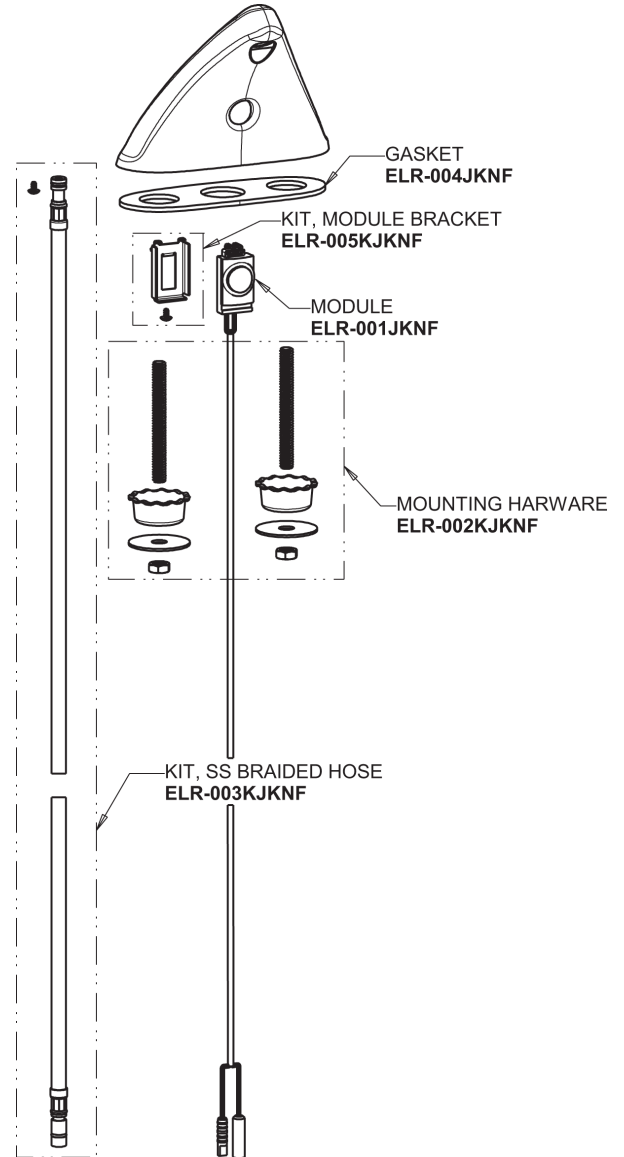

Repair Parts

ELR-E12A-62ABCP

Touchless ligature-resistant faucet

CHICAGO FAUCETS®

Geberit Group

ELR-62KJKABNF ELR Series Control Box, LTPS, Dual Supply,
Mechanical Mixer

Base Parts:

ELR Series Spout Assembly

0.5 GPM (1.9 L/min) Vandal Proof Pressure
Compensating Econo-Flo Non-Aerating Spray Outlet
243.145.AB.1

For Technical Assistance:

Phone: 800-TEC-TRUE (832-8783)

Email: techsupport.us@chicago faucets.com

2100 South Clearwater Drive