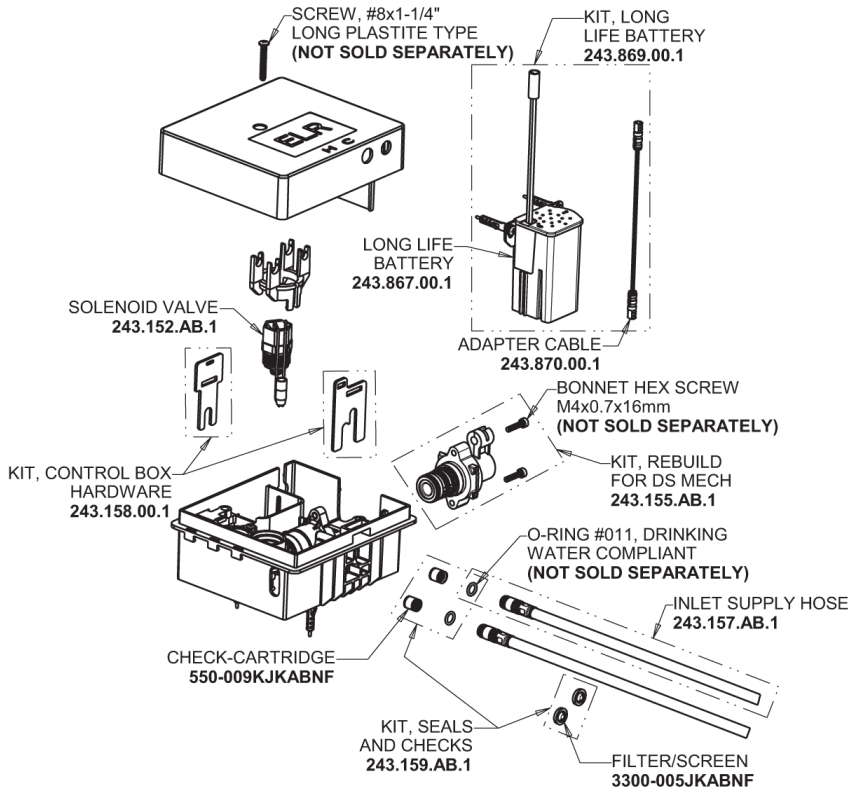

Repair Parts

ELR-E12A-62ABCP

Touchless ligature-resistant faucet

CHICAGO FAUCETS®

Geberit Group

ELR-62KJKABNF ELR Series Control Box, LTPS, Dual Supply,
Mechanical Mixer

Base Parts:

ELR Series Spout Assembly

0.5 GPM (1.9 L/min) Vandal Proof Pressure
Compensating Econo-Flo Non-Aerating Spray Outlet
243.145.AB.1

For Technical Assistance:

Phone: 800-TEC-TRUE (832-8783)

Email: techsupport.us@chicago faucets.com

2100 South Clearwater Drive