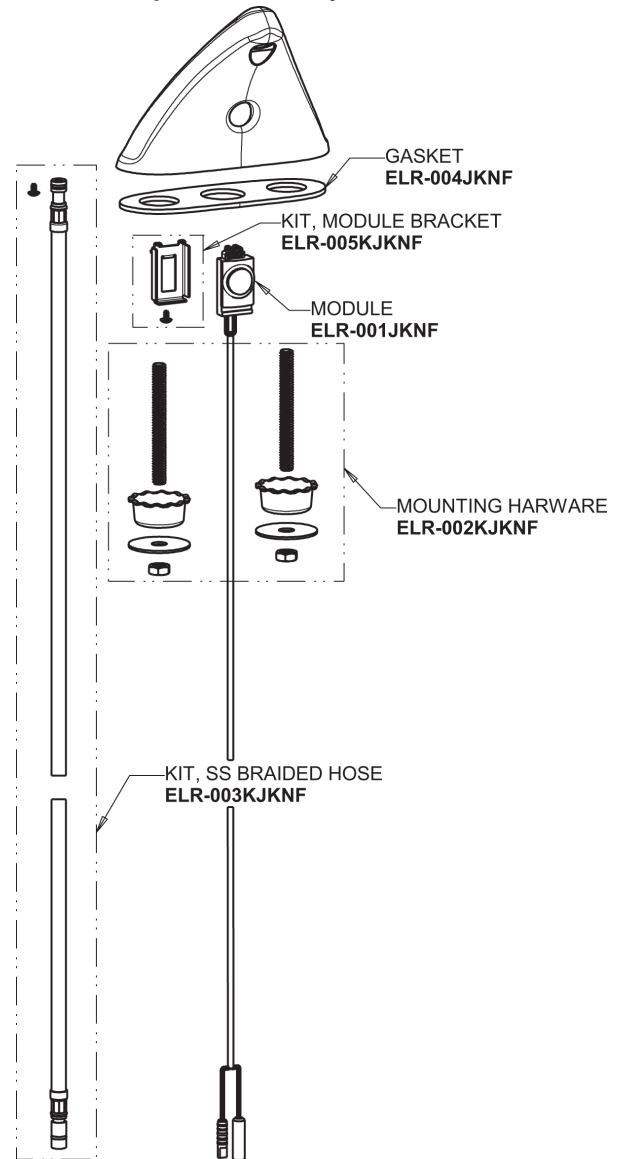

Repair Parts

ELR-E12A-42ABCP

Touchless ligature-resistant faucet

CHICAGO FAUCETS®

Geberit Group

ELR-42KJKABNF ELR Series Control Box, AC, Dual Supply, Mechanical Mixer

Base Parts:

ELR Series Spout Assembly

0.5 GPM (1.9 L/min) Vandal Proof Pressure Compensating Econo-Flo Non-Aerating Spray Outlet
243.145.AB.1

For Technical Assistance:

Phone: 800-TEC-TRUE (832-8783)

Email: techsupport.us@chicago faucets.com

2100 South Clearwater Drive