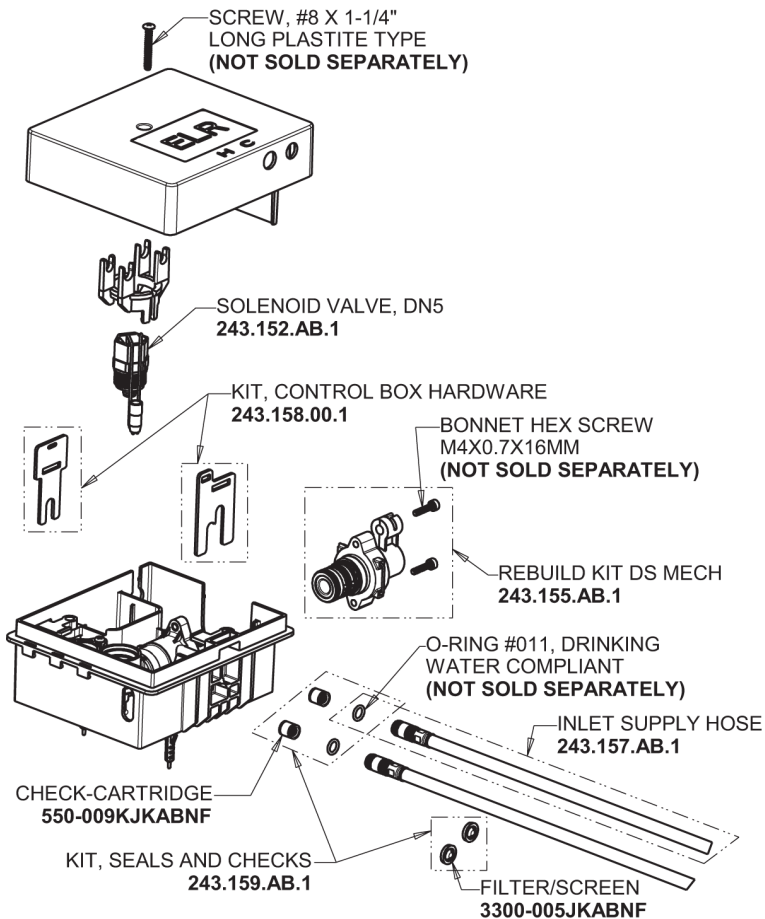

Repair Parts

ELR-E12A-42ABCP

Touchless ligature-resistant faucet

CHICAGO FAUCETS®

Geberit Group

ELR-42KJKABNF ELR Series Control Box, AC, Dual Supply, Mechanical Mixer

Base Parts:

ELR Series Spout Assembly

0.5 GPM (1.9 L/min) Vandal Proof Pressure Compensating Econo-Flo Non-Aerating Spray Outlet
243.145.AB.1

For Technical Assistance:

Phone: 800-TEC-TRUE (832-8783)

Email: techsupport.us@chicago faucets.com

2100 South Clearwater Drive