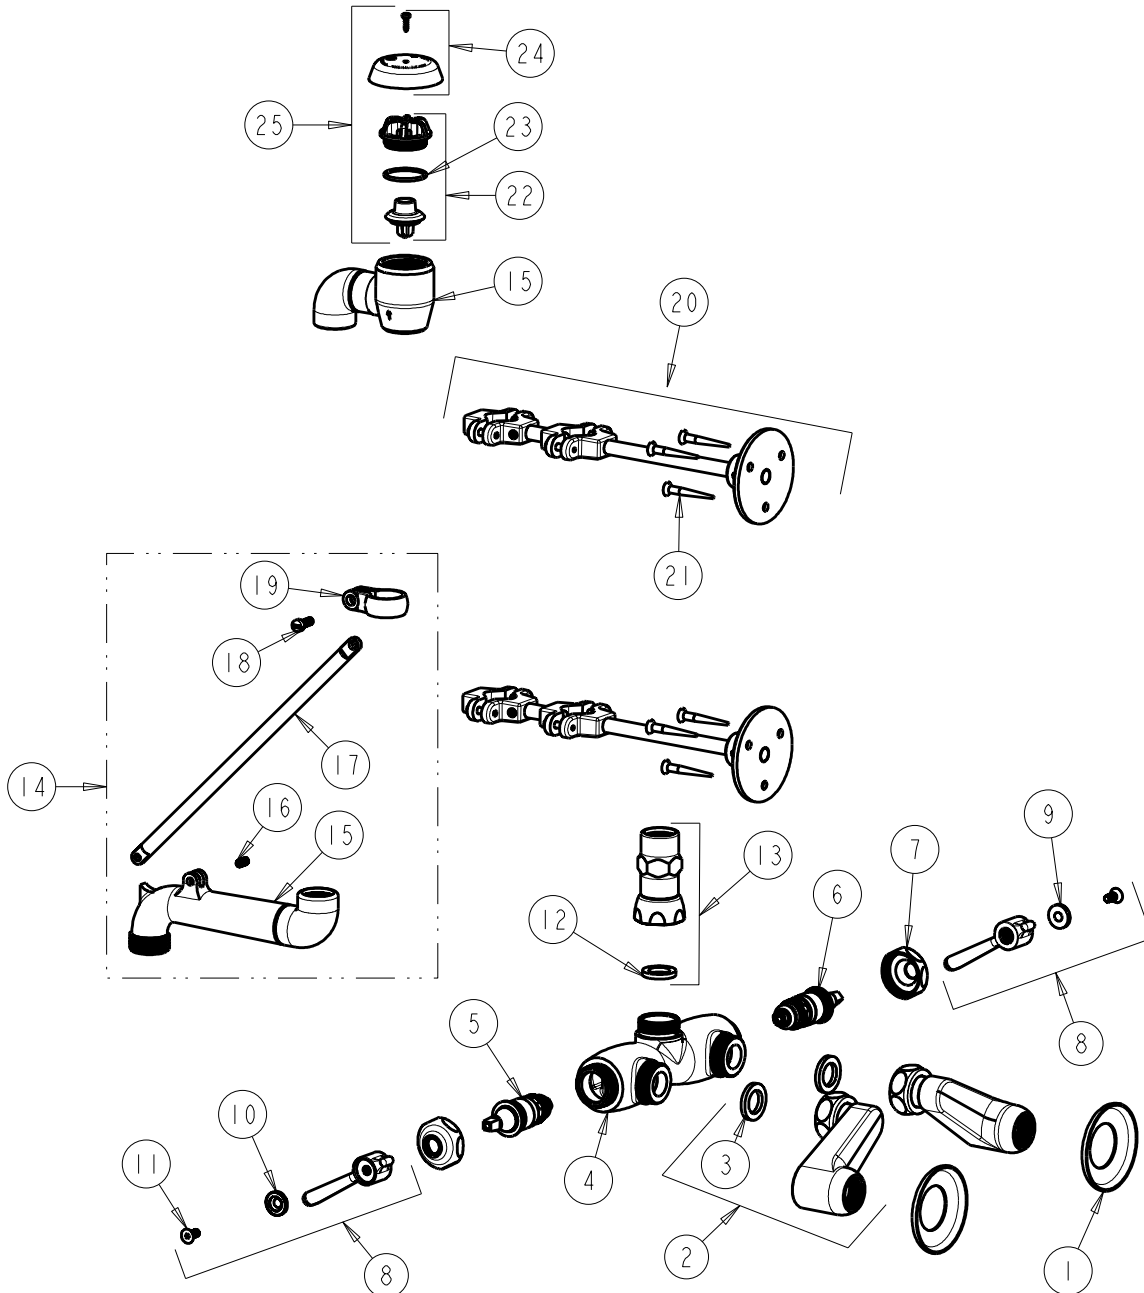

**CHICAGO FAUCETS**  
a Geberit company

2100 South Clearwater Drive  
Des Plaines, IL 60018  
Phone: 847-803-5000  
Fax: 847-803-5454  
www.chicagofaucets.com

**REPAIR PARTS**

FITTING NO.

**917-RCF**

SUBMITTED MODEL NO.

ITEM NO.

BY: JAR DATE: 12-10-07

CHK: *JAR* REV: 05-04-18

**FOR TECHNICAL ASSISTANCE**  
1-800-TEC-TRUE (1-800-832-8783)

ITEM	PART NO.	DESCRIPTION	ITEM	PART NO.	DESCRIPTION
1	1-055JKCP	FLANGE	14	897-917JKKCP	SPOUT AND ELBOW ASSEMBLY
2	HJKABRCF	H' ARM ASSEMBLY w/WASHER	15	-----	BODY (NOT SOLD SEPARATELY)
3	1-011JKABNF	WASHER, .97 X .62 X .12	16	665-116JKNF	SET SCREW
4	-----	VALVE BODY (NOT SOLD SEPARATELY)	17	-----	BRACE ROD, 10"
5	1-099XTJKABNF	QUATURN CARTRIDGE (RH)	18	-----	SCREW, SLOTTED #10-24
6	1-100XTJKABNF	QUATURN CARTRIDGE (LH)	19	173-031JKCP	PIPE SUPPORT
7	1-214JKCP	CAP	20	902-DKJKCP	DOUBLE PIPE STRAP ASSEMBLY
8	369-PRJKCP	HANDLE, 2-3/8" LEVER (PAIR)	21	173-006JKCP	FLAT HEAD SCREW
9	633-023JKNF	INDEX BUTTON (RED)	22	892-302KJKABNF	VACUUM BREAKER REPAIR KIT
10	633-123JKNF	INDEX BUTTON (BLUE)	23	80-007JKABNF	O RING 0.989 X .070
11	420-020JKNF	SCREW, 1/8 FLAT HEX HEAD X 1/2	24	892-254JKKCP	VACUUM BREAKER COVER w/SCREW
12	340-004JKABNF	CELCON WASHER	25	892-402KJKABNF	KIT, VACUUM BREAKER ASSEMBLY
13	BA1JKABCP	COUPLING ASSEMBLY			