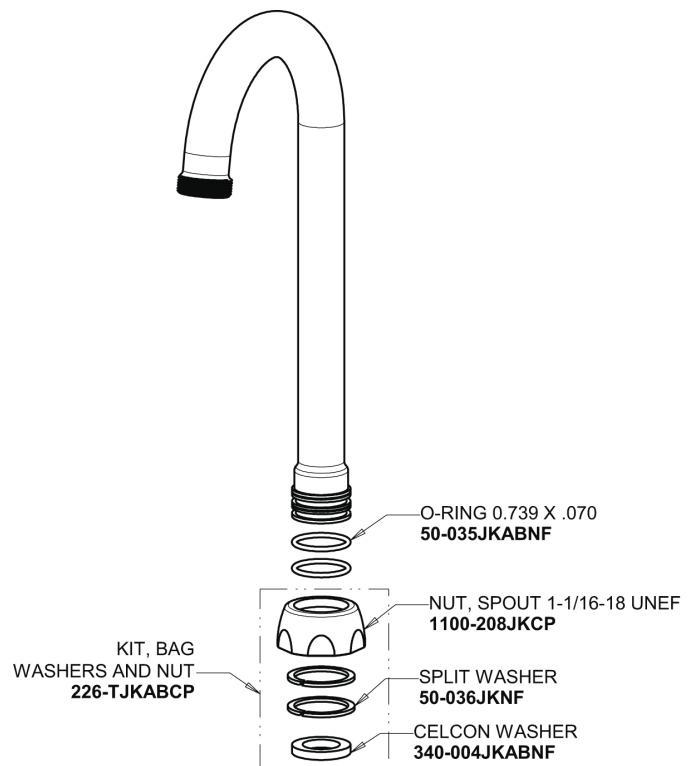

Repair Parts

895-VPCABCP

Hot and Cold Water Sink Faucet

CHICAGO FAUCETS®

Geberit Group

Base Parts:

2-3/8" Lever Handle 369-PRJKCP

3-1/2" Rigid / Swing Gooseneck Spout GN1AJKABCP

Quatern Compression Cartridge (pair) 1-099XTJKABNF (right) 1-100XTJKABNF (left)

2.2 GPM (8.3 L/min) Vandal Proof Aerator E3VPJKABCP

For Technical Assistance:

Phone: 800-TEC-TRUE (832-8783)

Email: techsupport.us@chicago faucets.com