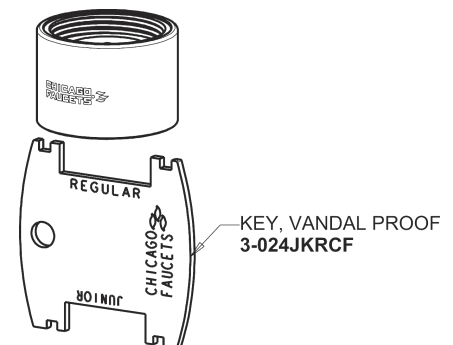

Repair Parts

895-VPCABCP

Hot and Cold Water Sink Faucet

CHICAGO FAUCETS®

Geberit Group

Base Parts:

2-3/8" Lever Handle 369-PRJKCP

3-1/2" Rigid / Swing Gooseneck Spout GN1AJKABCP

Quatern Compression Cartridge (pair) 1-099XTJKABNF (right) 1-100XTJKABNF (left)

2.2 GPM (8.3 L/min) Vandal Proof Aerator E3VPJKABCP

For Technical Assistance:

Phone: 800-TEC-TRUE (832-8783)

Email: techsupport.us@chicago faucets.com