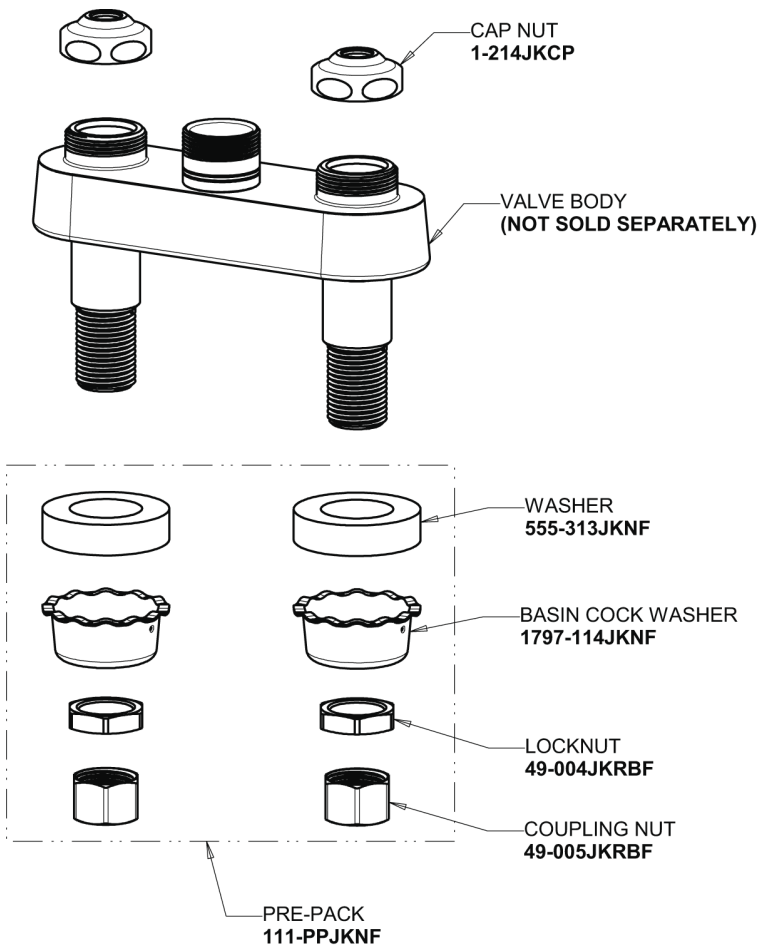

Repair Parts

895-VPCABCP

Hot and Cold Water Sink Faucet

CHICAGO FAUCETS®

Geberit Group

Base Parts:

2-3/8" Lever Handle 369-PRJKCP

3-1/2" Rigid / Swing Gooseneck Spout GN1AJKABCP

Quatern Compression Cartridge (pair) 1-099XTJKABNF (right) 1-100XTJKABNF (left)

2.2 GPM (8.3 L/min) Vandal Proof Aerator E3VPJKABCP

For Technical Assistance:

Phone: 800-TEC-TRUE (832-8783)

Email: techsupport.us@chicago faucets.com