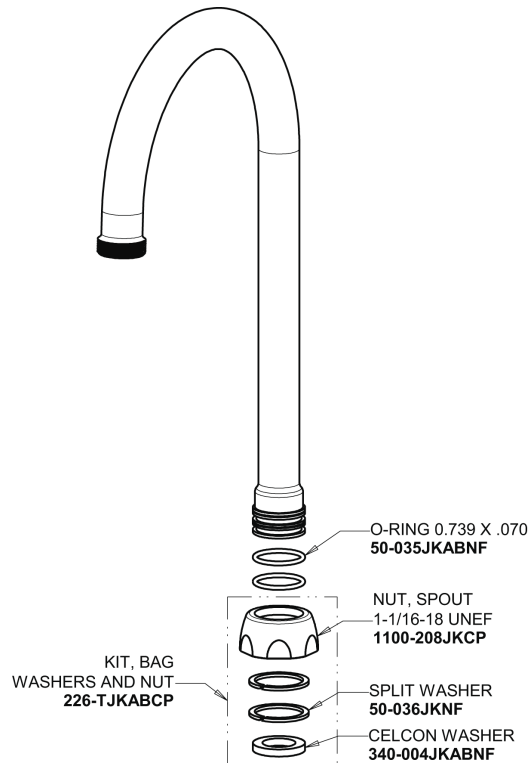

# Repair Parts

895-GN2AE73ABCP

Hot and Cold Water Sink Faucet

## Base Parts:

## 5-1/4" Rigid / Swing Gooseneck Spout GN2AJKABCP

## 2-3/8" Lever Handle 369-PRJKCP