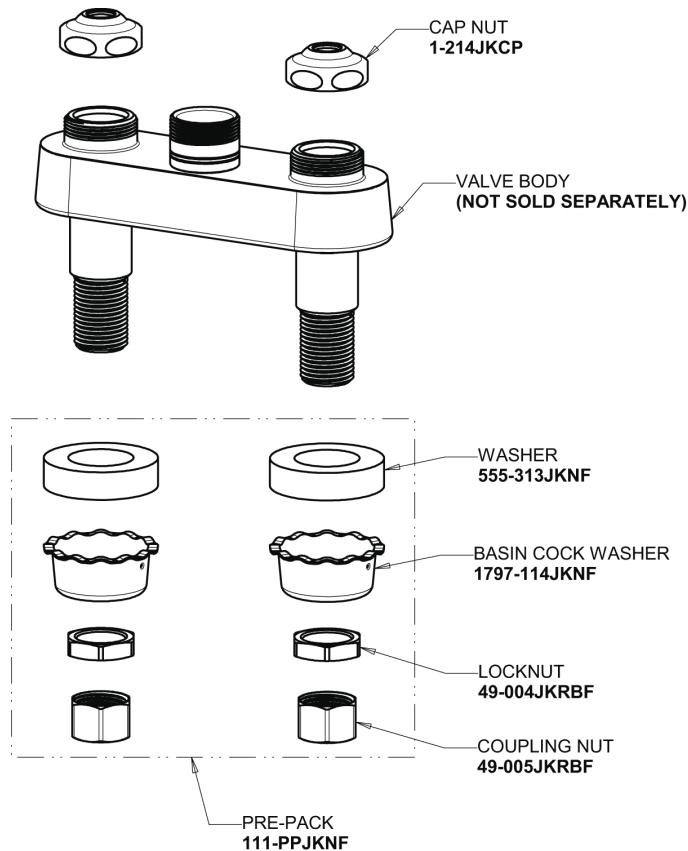

# Repair Parts

895-GN2AE73ABCP

Hot and Cold Water Sink Faucet

## Base Parts:

## 2-3/8" Lever Handle 369-PRJKCP