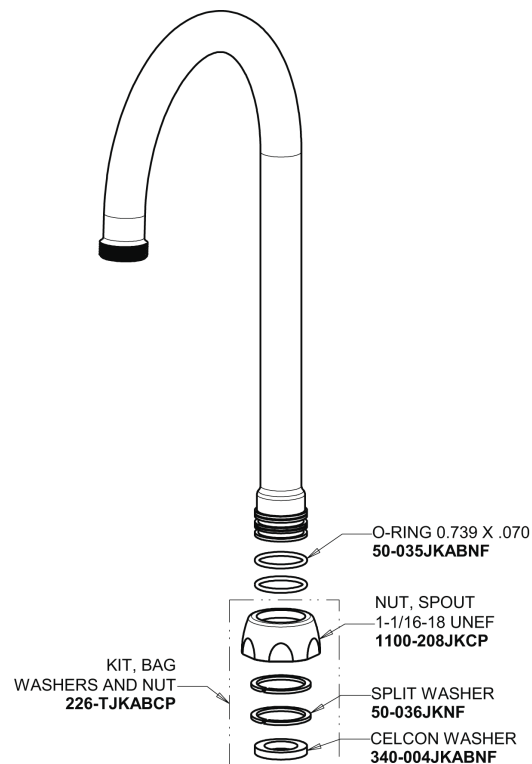

Repair Parts

895-GN2AE72ABCP

Hot and Cold Water Sink Faucet

CHICAGO FAUCETS®

Geberit Group

Base Parts:

2-3/8" Lever Handle
369-PRJKCP

5-1/4" Rigid / Swing Gooseneck Spout
GN2AJKABCP

0.5 GPM (1.9 L/min) Non-Aerating Laminar Outlet
E72JKABCP

Quaturn Compression Cartridge (pair)
1-099XTJKABNF (right)
1-100XTJKABNF (left)

For Technical Assistance:

Phone: 800-TEC-TRUE (832-8783)

Email: techsupport.us@chicago faucets.com