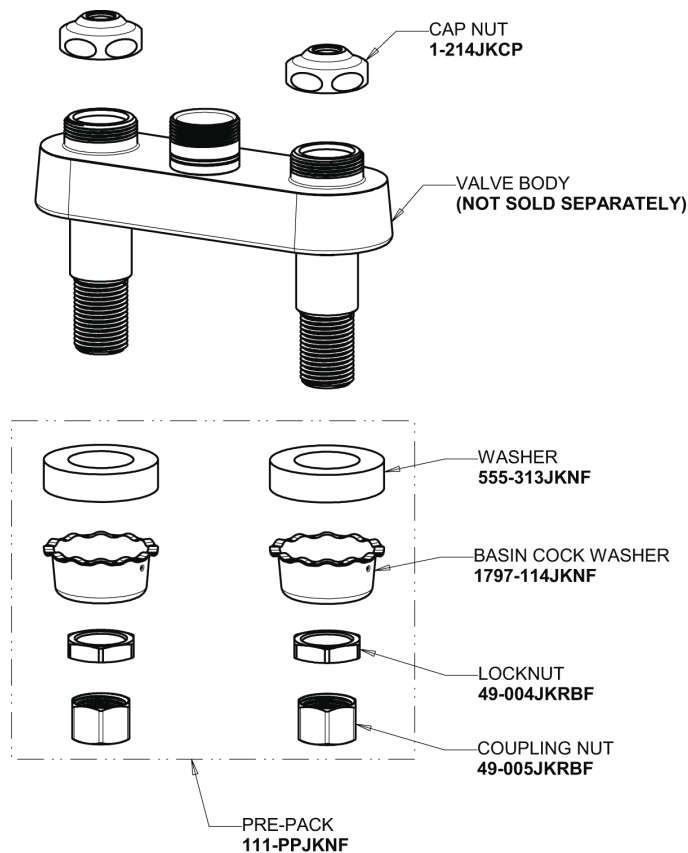

Repair Parts

895-GN2AE72ABCP

Hot and Cold Water Sink Faucet

CHICAGO FAUCETS®

Geberit Group

Base Parts:

2-3/8" Lever Handle
369-PRJKCP

5-1/4" Rigid / Swing Gooseneck Spout
GN2AJKABCP

0.5 GPM (1.9 L/min) Non-Aerating Laminar Outlet
E72JKABCP

Quaturn Compression Cartridge (pair)
1-099XTJKABNF (right)
1-100XTJKABNF (left)

For Technical Assistance:

Phone: 800-TEC-TRUE (832-8783)

Email: techsupport.us@chicago faucets.com