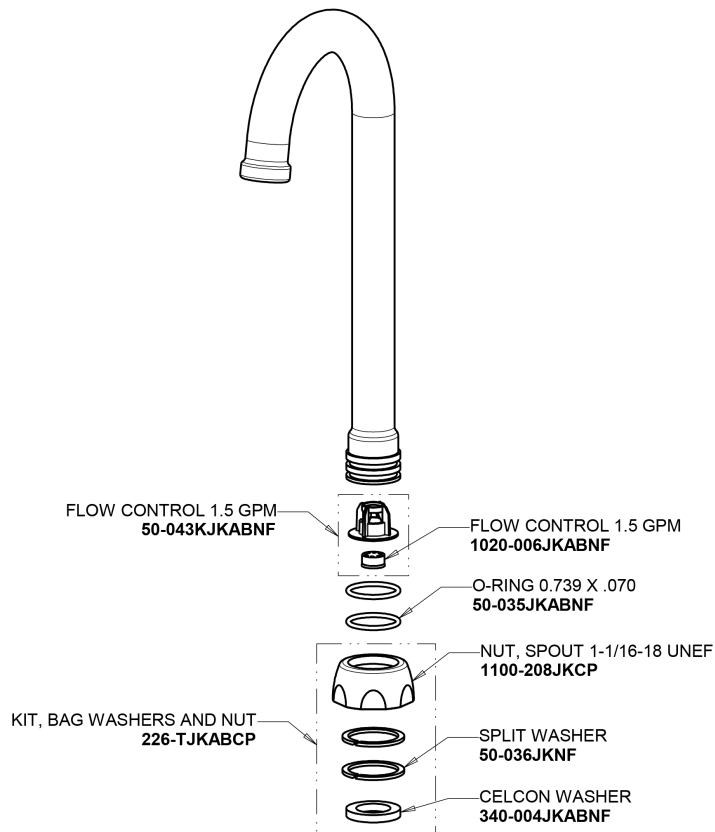

# Repair Parts

895-GN1FCABCP

Hot and Cold Water Sink Faucet

## Base Parts:

## 3-1/2" Rigid / Swing Flow Control Gooseneck Spout GN1FCJKABCP

## 2-3/8" Lever Handle 369-PRJKCP