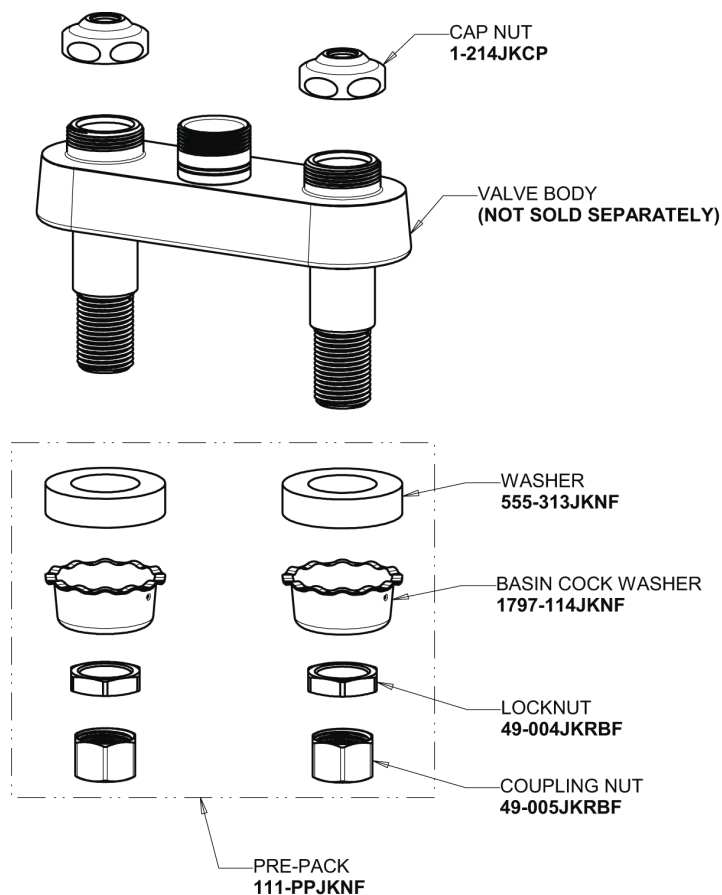

# Repair Parts

895-GN1FCABCP

Hot and Cold Water Sink Faucet

## Base Parts:

## 3-1/2" Rigid / Swing Flow Control Gooseneck Spout GN1FCJKABCP

## 2-3/8" Lever Handle 369-PRJKCP