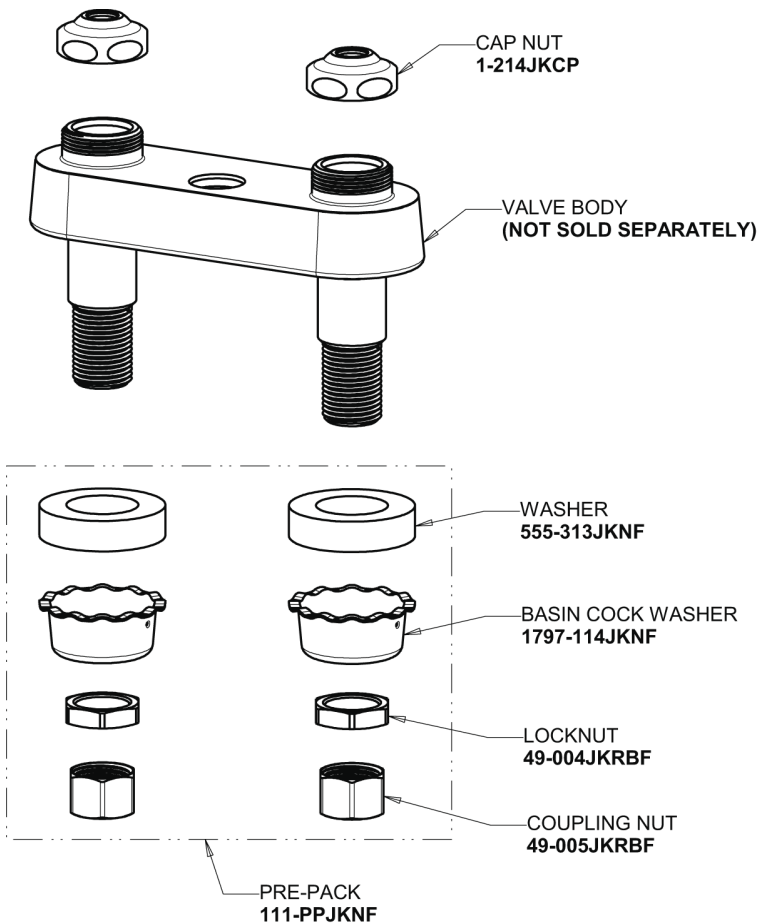

Repair Parts

895-E73-RGD1XKABCP

Hot and Cold Water Sink Faucet

CHICAGO FAUCETS®

Geberit Group

Base Parts:

3-1/2" Rigid Gooseneck Spout GNRGD1JKABCP

1.0 GPM (3.8 L/min) Non-Aerating Laminar Outlet E73JKABCP

2-3/8" Lever Handle 369-PRJKCP

Ceramic 1/4-Turn Cartridge (pair) 1-099XKJKABNF (right) 1-100XKJKABNF (left)

For Technical Assistance:

Phone: 800-TEC-TRUE (832-8783)

Email: techsupport.us@chicago faucets.com