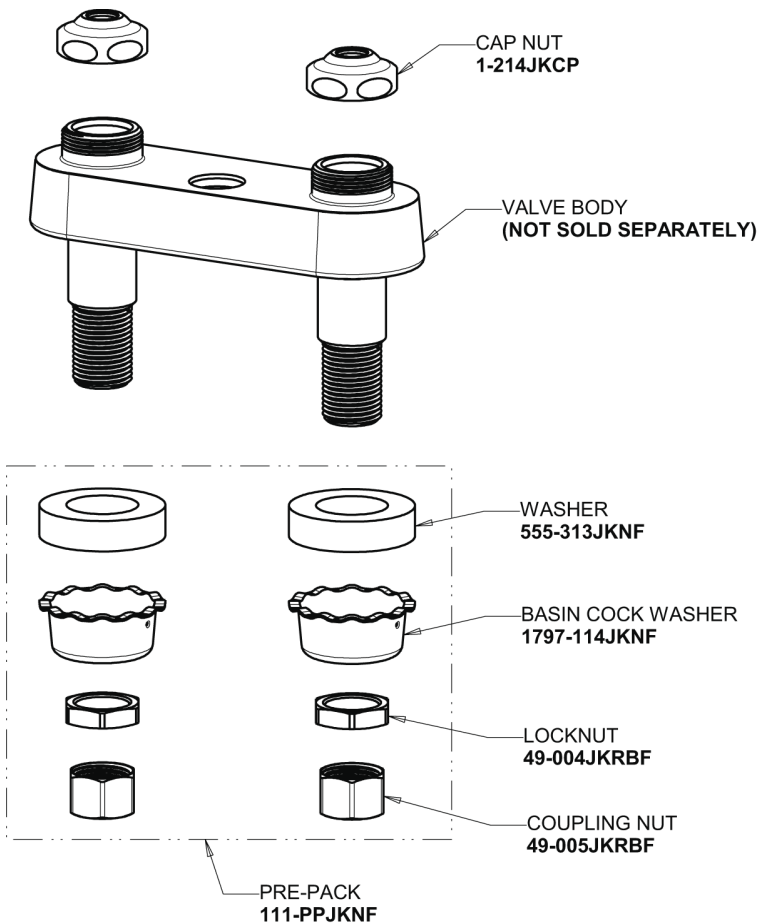

Repair Parts

895-E73-RGD1ABCP

Hot and Cold Water Sink Faucet

CHICAGO FAUCETS®

Geberit Group

Base Parts:

3-1/2" Rigid Gooseneck Spout GNRGD1JKABCP

1.0 GPM (3.8 L/min) Non-Aerating Laminar Outlet E73JKABCP

2-3/8" Lever Handle 369-PRJKCP

Quatern Compression Cartridge (pair) 1-099XTJKABNF (right) 1-100XTJKABNF (left)

For Technical Assistance:

Phone: 800-TEC-TRUE (832-8783)

Email: techsupport.us@chicagofaucets.com