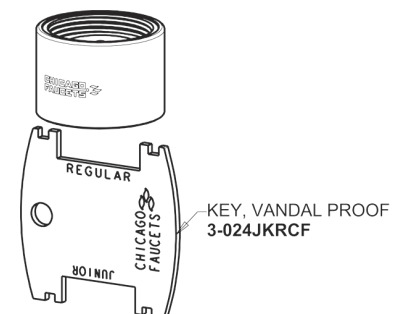

Repair Parts

895-E65VP317ABCP

Hot and Cold Water Sink Faucet

CHICAGO FAUCETS®

Geberit Group

Base Parts:

3-1/2" Rigid / Swing Gooseneck Spout GN1AJKABCP

Quatern Compression Cartridge (pair) 1-099XTJKABNF (right) 1-100XTJKABNF (left)

4" Wristblade Handle 317-PRJKCP

1.0 GPM (3.8 L/min) Vandal Proof Non-Aerating Laminar Outlet E65VPJKABCP

For Technical Assistance:

Phone: 800-TEC-TRUE (832-8783)

Email: techsupport.us@chicagofaucets.com

2100 South Clearwater Drive