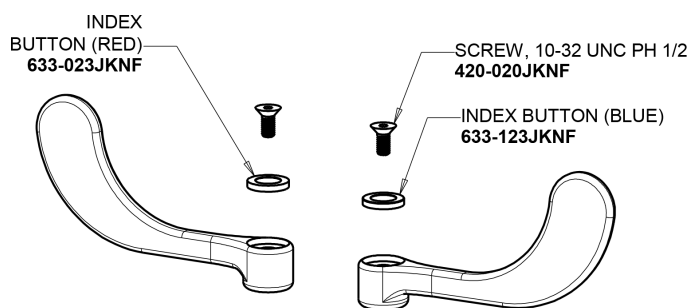

Repair Parts

895-E65VP317ABCP

Hot and Cold Water Sink Faucet

CHICAGO FAUCETS®

Geberit Group

Base Parts:

3-1/2" Rigid / Swing Gooseneck Spout GN1AJKABCP

Quatern Compression Cartridge (pair) 1-099XTJKABNF (right) 1-100XTJKABNF (left)

4" Wristblade Handle 317-PRJKCP

1.0 GPM (3.8 L/min) Vandal Proof Non-Aerating Laminar Outlet E65VPJKABCP

For Technical Assistance:

Phone: 800-TEC-TRUE (832-8783)

Email: techsupport.us@chicagofaucets.com

2100 South Clearwater Drive