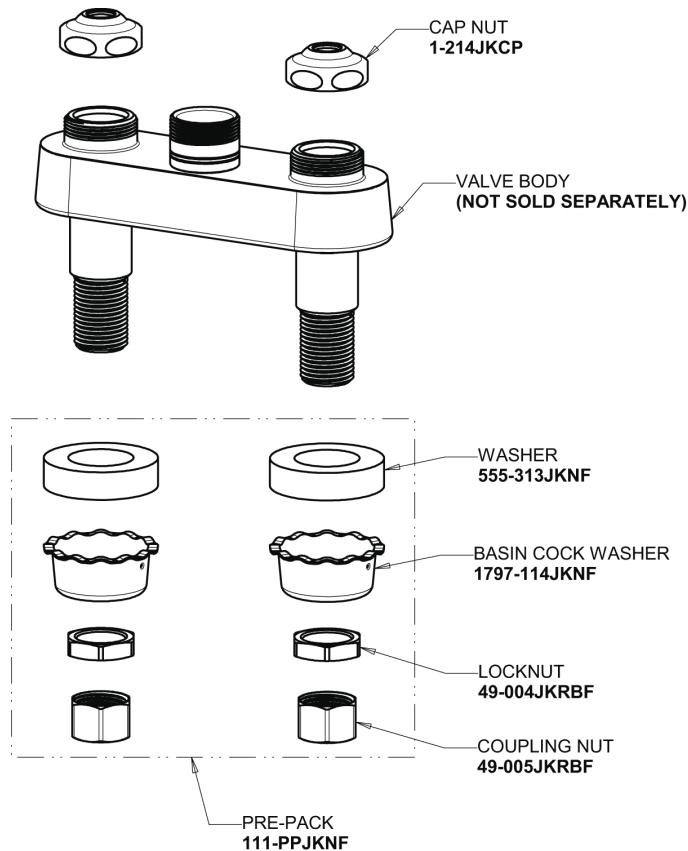

Repair Parts

895-E65VP317ABCP

Hot and Cold Water Sink Faucet

CHICAGO FAUCETS®

Geberit Group

Base Parts:

3-1/2" Rigid / Swing Gooseneck Spout GN1AJKABCP

Quatern Compression Cartridge (pair) 1-099XTJKABNF (right) 1-100XTJKABNF (left)

4" Wristblade Handle 317-PRJKCP

1.0 GPM (3.8 L/min) Vandal Proof Non-Aerating Laminar Outlet E65VPJKABCP

For Technical Assistance:

Phone: 800-TEC-TRUE (832-8783)

Email: techsupport.us@chicagofaucets.com

2100 South Clearwater Drive