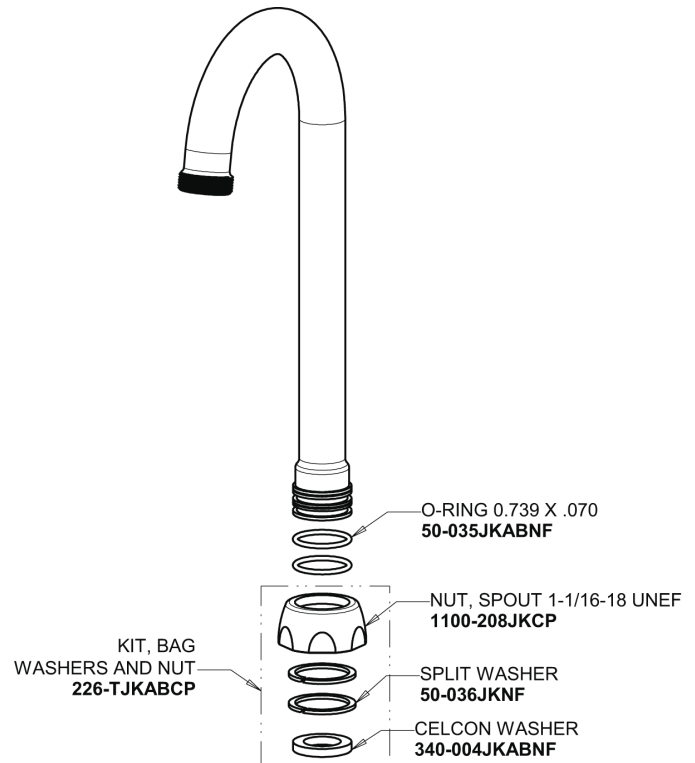

Repair Parts

895-E65VP317ABCP

Hot and Cold Water Sink Faucet

CHICAGO FAUCETS®

Geberit Group

Base Parts:

3-1/2" Rigid / Swing Gooseneck Spout GN1AJKABCP

Quatern Compression Cartridge (pair) 1-099XTJKABNF (right) 1-100XTJKABNF (left)

4" Wristblade Handle 317-PRJKCP

1.0 GPM (3.8 L/min) Vandal Proof Non-Aerating Laminar Outlet E65VPJKABCP

For Technical Assistance:

Phone: 800-TEC-TRUE (832-8783)

Email: techsupport.us@chicagofaucets.com

2100 South Clearwater Drive