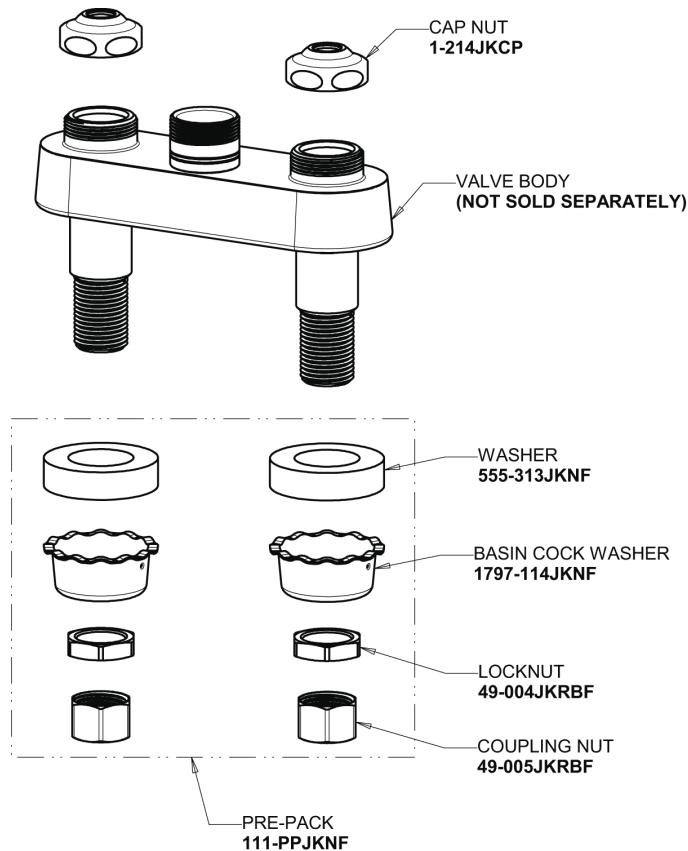

Repair Parts

895-E65VP-VPCABCP

Hot and Cold Water Sink Faucet

CHICAGO FAUCETS®

Geberit Group

Base Parts:

2-3/8" Lever Handle 369-PRJKCP

3-1/2" Rigid / Swing Gooseneck Spout GN1AJKABCP

Quatern Compression Cartridge (pair) 1-099XTJKABNF (right) 1-100XTJKABNF (left)

1.0 GPM (3.8 L/min) Vandal Proof Non-Aerating Laminar Outlet E65VPJKABCP

For Technical Assistance:

Phone: 800-TEC-TRUE (832-8783)