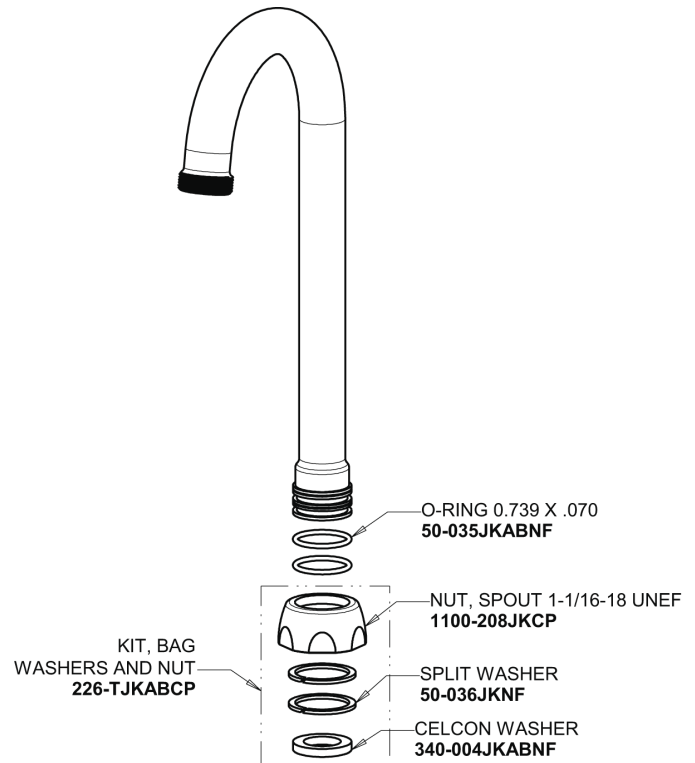

Repair Parts

895-E65VP-VPCABCP

Hot and Cold Water Sink Faucet

CHICAGO FAUCETS®

Geberit Group

Base Parts:

2-3/8" Lever Handle 369-PRJKCP

3-1/2" Rigid / Swing Gooseneck Spout GN1AJKABCP

Quatern Compression Cartridge (pair) 1-099XTJKABNF (right) 1-100XTJKABNF (left)

1.0 GPM (3.8 L/min) Vandal Proof Non-Aerating Laminar Outlet E65VPJKABCP

For Technical Assistance:

Phone: 800-TEC-TRUE (832-8783)