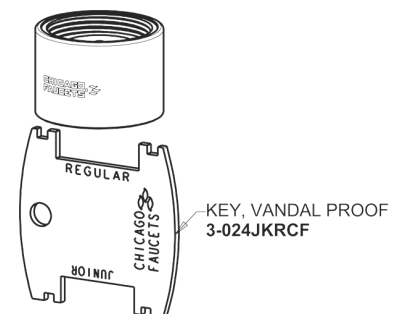

Repair Parts

895-E65VP-VPCABCP

Hot and Cold Water Sink Faucet

CHICAGO FAUCETS®

Geberit Group

Base Parts:

2-3/8" Lever Handle 369-PRJKCP

3-1/2" Rigid / Swing Gooseneck Spout GN1AJKABCP

Quatern Compression Cartridge (pair) 1-099XTJKABNF (right) 1-100XTJKABNF (left)

1.0 GPM (3.8 L/min) Vandal Proof Non-Aerating Laminar Outlet E65VPJKABCP

For Technical Assistance:

Phone: 800-TEC-TRUE (832-8783)