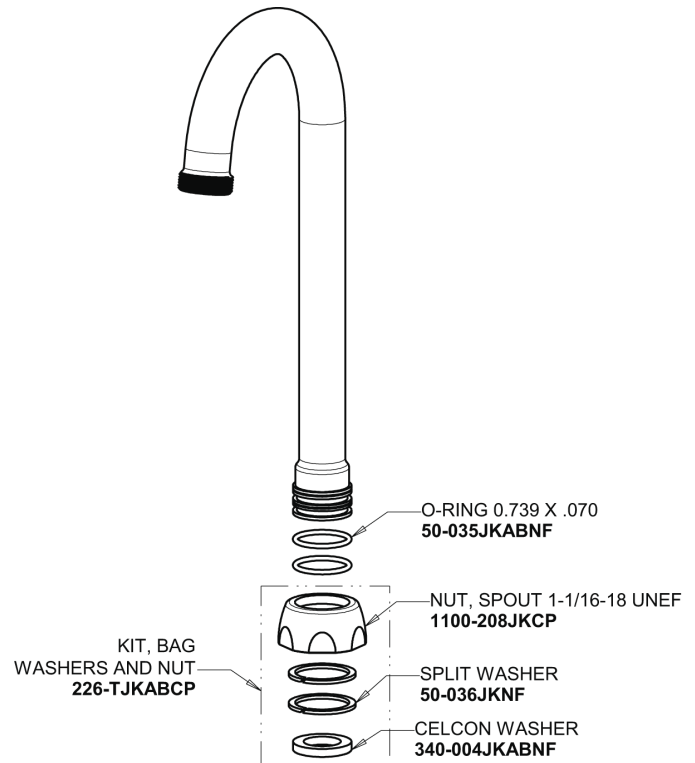

Repair Parts

895-E65VP-VPAABCP

Hot and Cold Water Sink Faucet

CHICAGO FAUCETS®

Geberit Group

Base Parts:

2-3/8" Lever Handle 369-PRJKCP

3-1/2" Rigid / Swing Gooseneck Spout GN1AJKABCP

Quatern Compression Cartridge (pair) 1-099XTJKABNF (right) 1-100XTJKABNF (left)

1.0 GPM (3.8 L/min) Vandal Proof Non-Aerating Laminar Outlet E65VPJKABCP

For Technical Assistance:

Phone: 800-TEC-TRUE (832-8783)