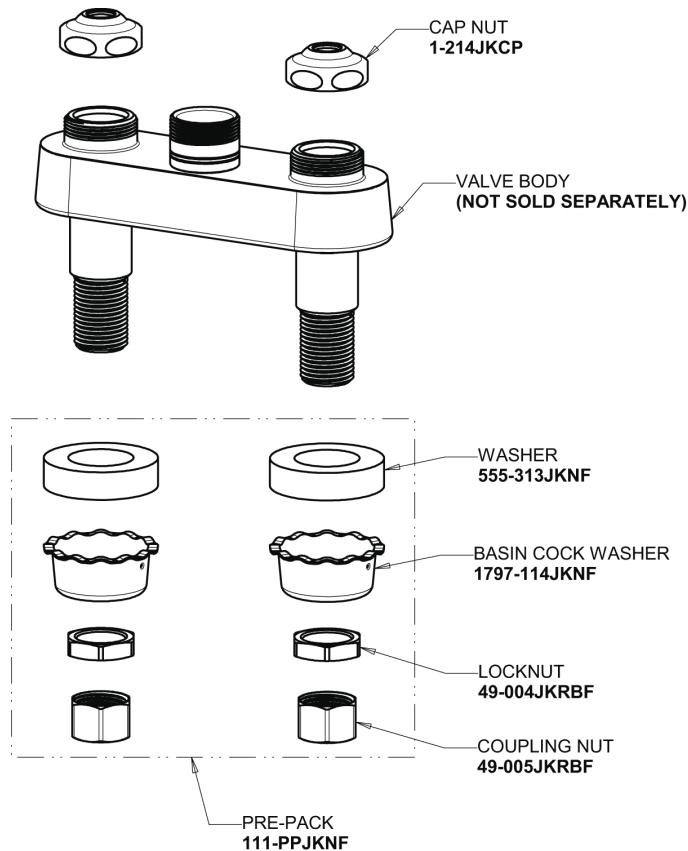

Repair Parts

895-E65VP-VPAABCP

Hot and Cold Water Sink Faucet

CHICAGO FAUCETS®

Geberit Group

Base Parts:

2-3/8" Lever Handle 369-PRJKCP

3-1/2" Rigid / Swing Gooseneck Spout GN1AJKABCP

Quatern Compression Cartridge (pair) 1-099XTJKABNF (right) 1-100XTJKABNF (left)

1.0 GPM (3.8 L/min) Vandal Proof Non-Aerating Laminar Outlet E65VPJKABCP

For Technical Assistance:

Phone: 800-TEC-TRUE (832-8783)