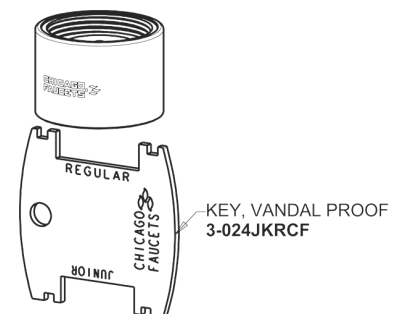

Repair Parts

895-E65VP-VPAABCP

Hot and Cold Water Sink Faucet

CHICAGO FAUCETS®

Geberit Group

Base Parts:

2-3/8" Lever Handle 369-PRJKCP

3-1/2" Rigid / Swing Gooseneck Spout GN1AJKABCP

Quatern Compression Cartridge (pair) 1-099XTJKABNF (right) 1-100XTJKABNF (left)

1.0 GPM (3.8 L/min) Vandal Proof Non-Aerating Laminar Outlet E65VPJKABCP

For Technical Assistance:

Phone: 800-TEC-TRUE (832-8783)