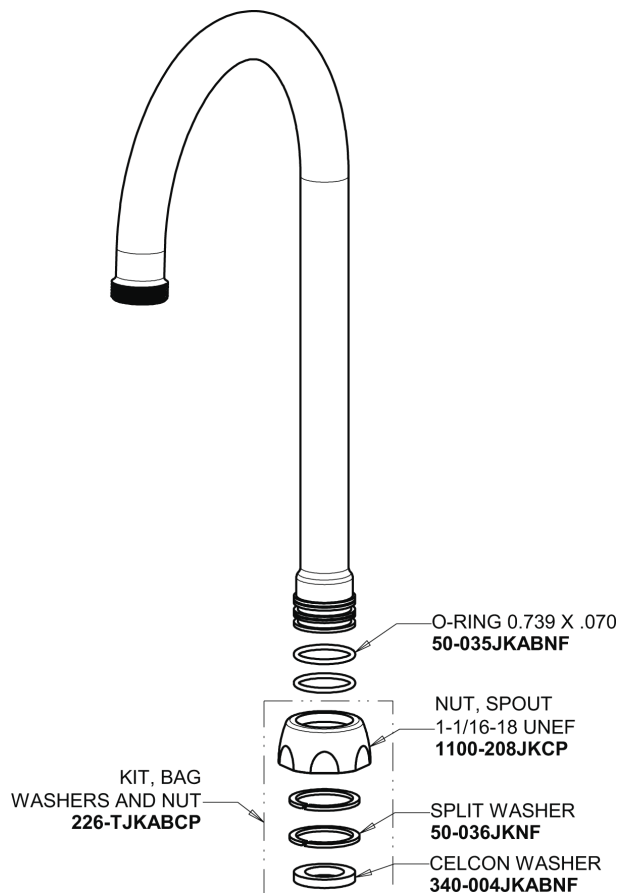

Repair Parts

895-E35LEHAB

Hot and Cold Water Sink Faucet

CHICAGO FAUCETS®

Geberit Group

Base Parts:

Quatern Compression Cartridge (pair)

1-099XTJKABNF (right)

1-100XTJKABNF (left)

5-1/4" Rigid / Swing Gooseneck Spout
GN2AJKABCP

1.5 GPM (5.7 L/min) Aerator

E35JKABCP

For Technical Assistance:

Phone: 800-TEC-TRUE (832-8783)

Email: techsupport.us@chicago faucets.com

2100 South Clearwater Drive