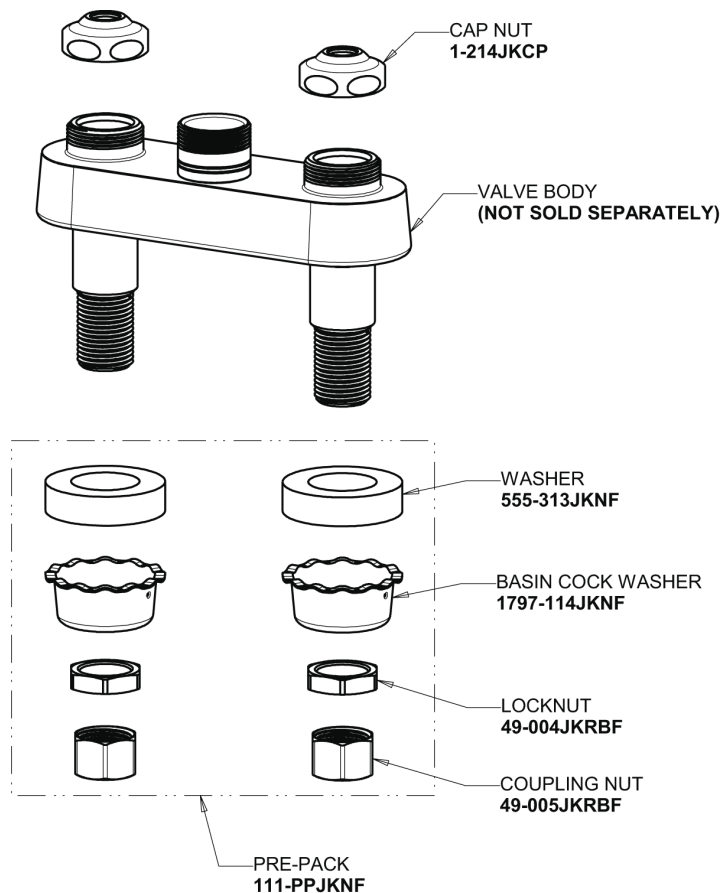

Repair Parts

895-E35LEHAB

Hot and Cold Water Sink Faucet

CHICAGO FAUCETS®

Geberit Group

Base Parts:

Quatern Compression Cartridge (pair)

1-099XTJKABNF (right)

1-100XTJKABNF (left)

5-1/4" Rigid / Swing Gooseneck Spout
GN2AJKABCP

1.5 GPM (5.7 L/min) Aerator

E35JKABCP

For Technical Assistance:

Phone: 800-TEC-TRUE (832-8783)

Email: techsupport.us@chicago faucets.com

2100 South Clearwater Drive