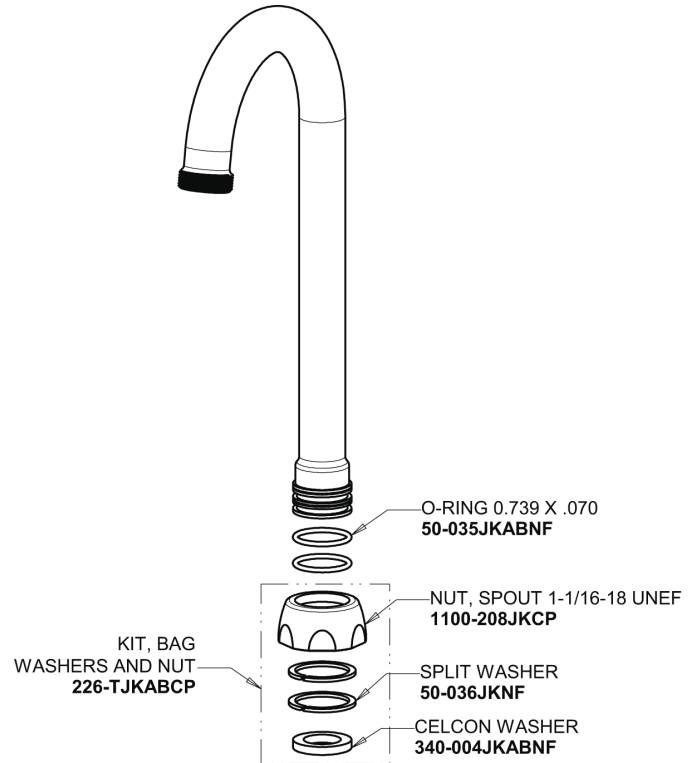

Repair Parts

895-E35-665ABCP

Hot and Cold Water Metering Sink Faucet

CHICAGO FAUCETS®

Geberit Group

Base Parts:

3-1/2" Rigid / Swing Gooseneck Spout GN1AJKABCP

1.5 GPM (5.7 L/min) Aerator E35JKABCP

MVP Metering Cartridge 671-XJKABNF

1-3/4" Vandal Proof Push Handle 665-PSHJKCP

For Technical Assistance:

Phone: 800-TEC-TRUE (832-8783)

Email: techsupport.us@chicagofaucets.com

2100 South Clearwater Drive

Des Plaines, IL 60018