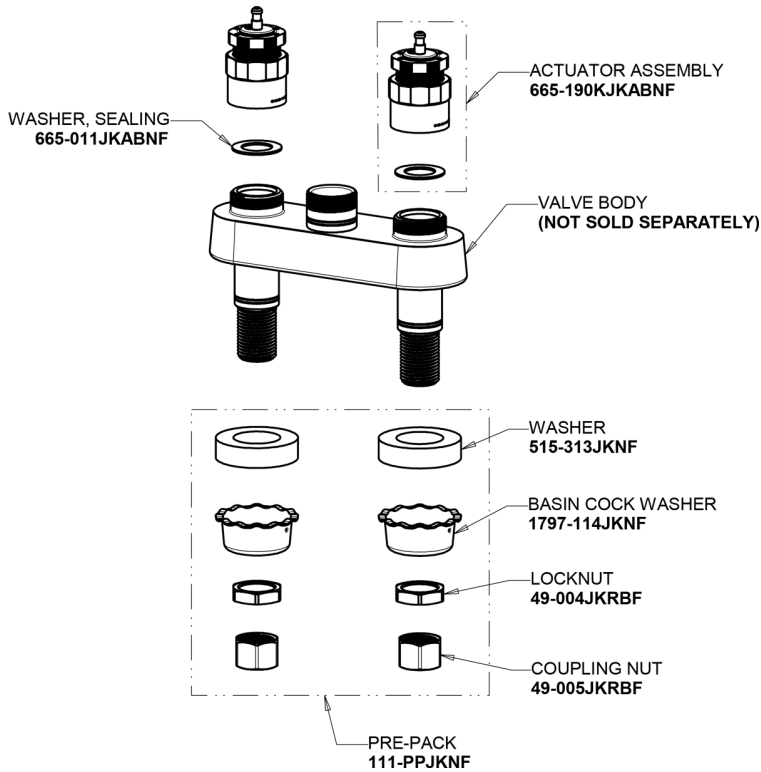

Repair Parts

895-E35-665ABCP

Hot and Cold Water Metering Sink Faucet

CHICAGO FAUCETS®

Geberit Group

Base Parts:

3-1/2" Rigid / Swing Gooseneck Spout GN1AJKABCP

1.5 GPM (5.7 L/min) Aerator E35JKABCP

MVP Metering Cartridge 671-XJKABNF

1-3/4" Vandal Proof Push Handle 665-PSHJKCP

For Technical Assistance:

Phone: 800-TEC-TRUE (832-8783)

Email: techsupport.us@chicagofaucets.com

2100 South Clearwater Drive

Des Plaines, IL 60018