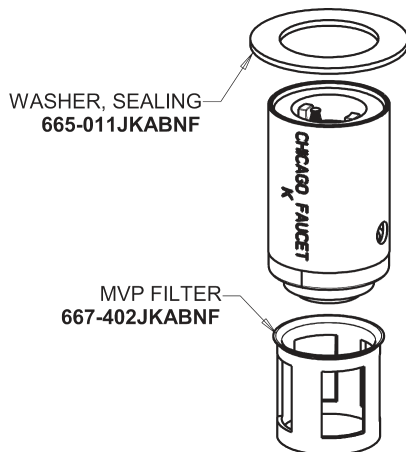

Repair Parts

895-E35-665ABCP

Hot and Cold Water Metering Sink Faucet

CHICAGO FAUCETS®

Geberit Group

Base Parts:

3-1/2" Rigid / Swing Gooseneck Spout GN1AJKABCP

1.5 GPM (5.7 L/min) Aerator E35JKABCP

MVP Metering Cartridge 671-XJKABNF

1-3/4" Vandal Proof Push Handle 665-PSHJKCP

For Technical Assistance:

Phone: 800-TEC-TRUE (832-8783)

Email: techsupport.us@chicagofaucets.com

2100 South Clearwater Drive

Des Plaines, IL 60018