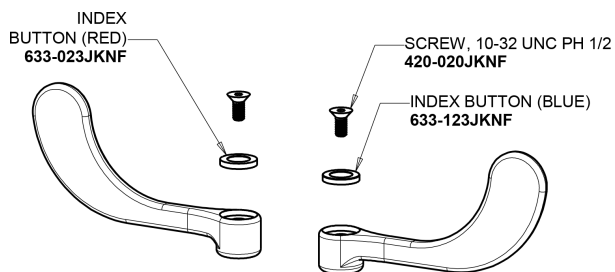

Repair Parts

894-E73-317XKABCP

Hot and Cold Water Sink Faucet with Pop-up Waste

CHICAGO FAUCETS®

Geberit Group

Base Parts:

4" Wristblade Handle 317-PRJKCP

3-1/2" Rigid / Swing Gooseneck Spout GN1AJKABCP

1.0 GPM (3.8 L/min) Non-Aerating Laminar Outlet E73JKABCP

Ceramic 1/4-Turn Cartridge (pair) 1-099XKJKABNF (right) 1-100XKJKABNF (left)

For Technical Assistance:

Phone: 800-TEC-TRUE (832-8783)

Email: techsupport.us@chicago faucets.com