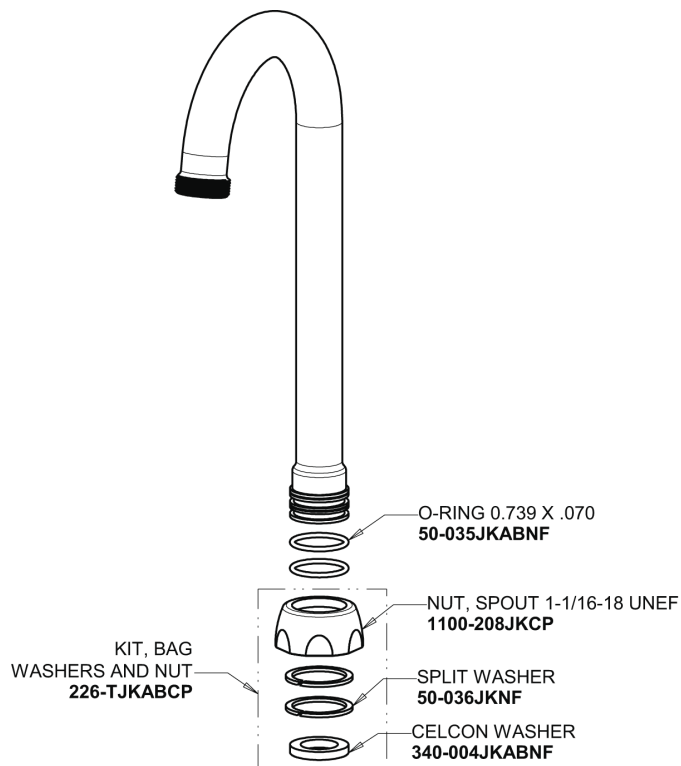

Repair Parts

894-E73-317XKABCP

Hot and Cold Water Sink Faucet with Pop-up Waste

CHICAGO FAUCETS®

Geberit Group

Base Parts:

4" Wristblade Handle 317-PRJKCP

3-1/2" Rigid / Swing Gooseneck Spout GN1AJKABCP

1.0 GPM (3.8 L/min) Non-Aerating Laminar Outlet E73JKABCP

Ceramic 1/4-Turn Cartridge (pair) 1-099XKJKABNF (right) 1-100XKJKABNF (left)

For Technical Assistance:

Phone: 800-TEC-TRUE (832-8783)

Email: techsupport.us@chicago faucets.com