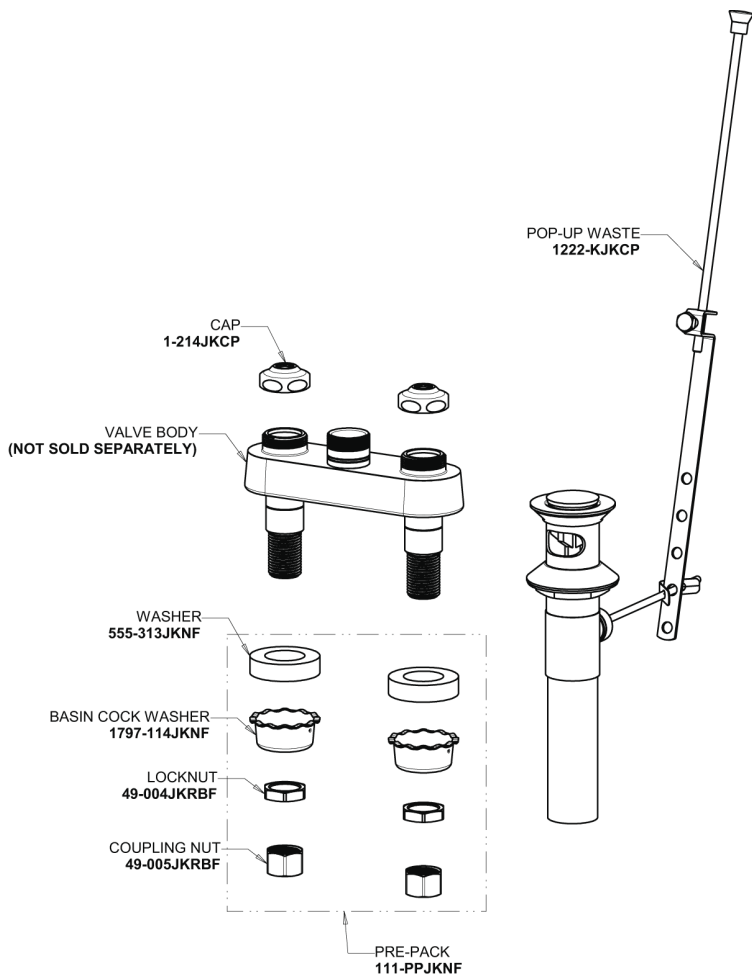

Repair Parts

894-E73-317XKABCP

Hot and Cold Water Sink Faucet with Pop-up Waste

CHICAGO FAUCETS®

Geberit Group

Base Parts:

4" Wristblade Handle 317-PRJKCP

3-1/2" Rigid / Swing Gooseneck Spout GN1AJKABCP

1.0 GPM (3.8 L/min) Non-Aerating Laminar Outlet E73JKABCP

Ceramic 1/4-Turn Cartridge (pair) 1-099XKJKABNF (right) 1-100XKJKABNF (left)

For Technical Assistance:

Phone: 800-TEC-TRUE (832-8783)

Email: techsupport.us@chicago faucets.com