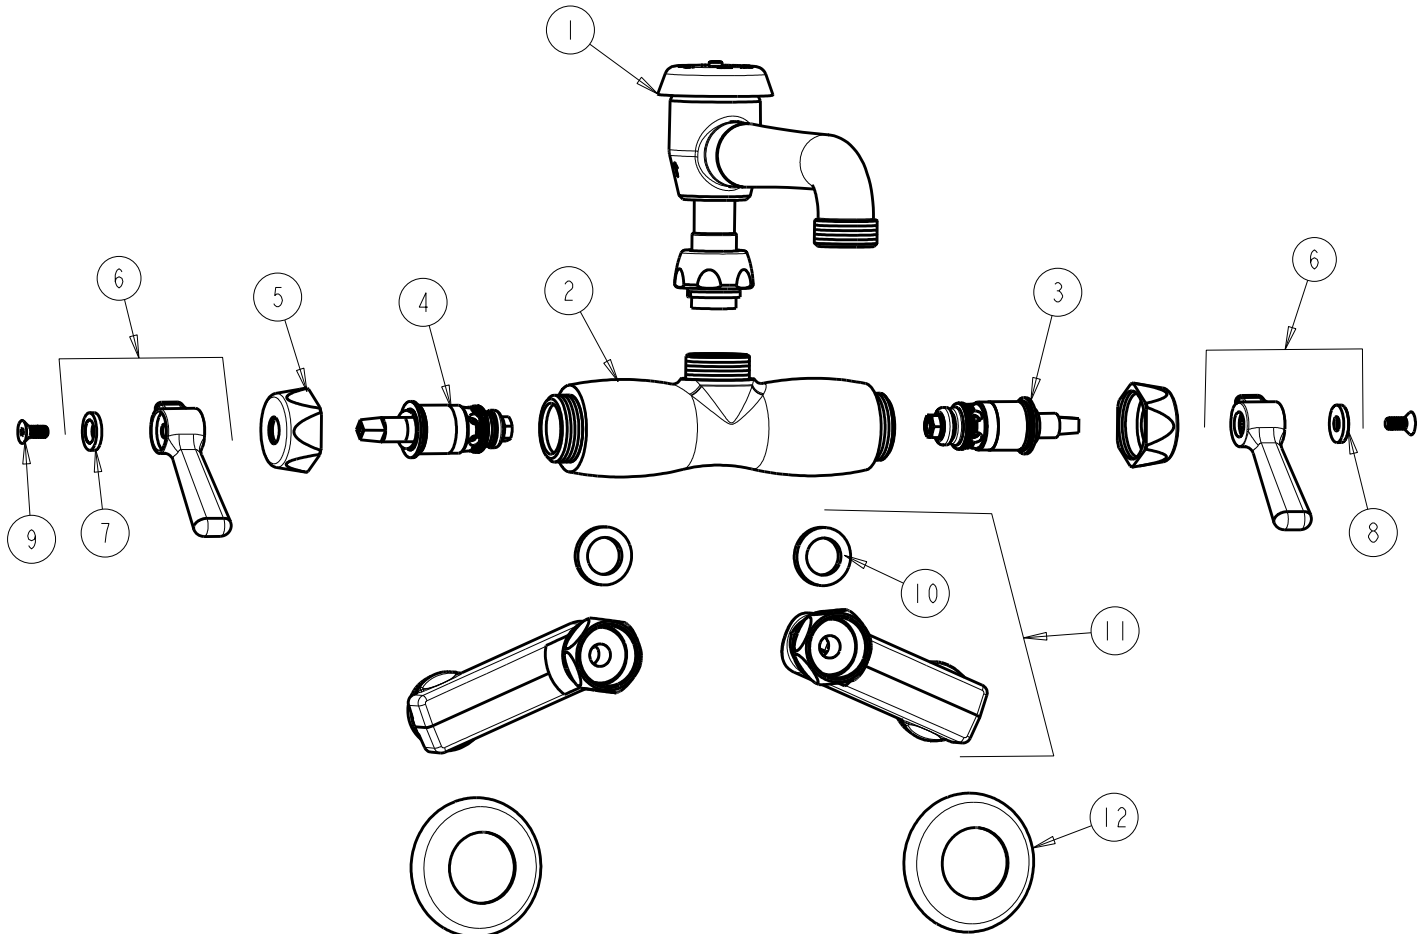

CHICAGO FAUCETS 

a Geberit company

2100 South Clearwater Drive
Des Plaines, IL 60018
Phone: 847-803-5000
Fax: 847-803-5454
www.chicagofaucets.com

REPAIR PARTS

BY: SID DATE: 03-04-11
CHK:  REV:

FITTING NO.

886-VPHCP

SUBMITTED MODEL NO.

ITEM NO.

FOR TECHNICAL ASSISTANCE
1-800-TEC-TRUE (1-800-832-8783)

ITEM	PART NO.	DESCRIPTION	ITEM	PART NO.	DESCRIPTION
1	L5VBJKCP	FOR PARTS SEE L5VBJKCP	7	633-023JKNF	INDEX BUTTON (RED)
2	-----	VALVE BODY (NOT SOLD SEPARATELY)	8	633-123JKNF	INDEX BUTTON (BLUE)
3	1-099XTJKNF	QUATURN UNIT (RH)	9	420-020JKNF	SCREW, 1/8 FLAT HEX HEAD X 1/2
4	1-100XTJKNF	QUATURN UNIT (LH)	10	1-011JKNF	WASHER, .97 X .62 X .12
5	444-005JKCP	CAP	11	HJKCP	'H' ARM ASSEMBLY w/WASHER
6	369-PRJKCP	LEVER HANDLE ASSEMBLY (PAIR)	12	1-055JKCP	FLANGE