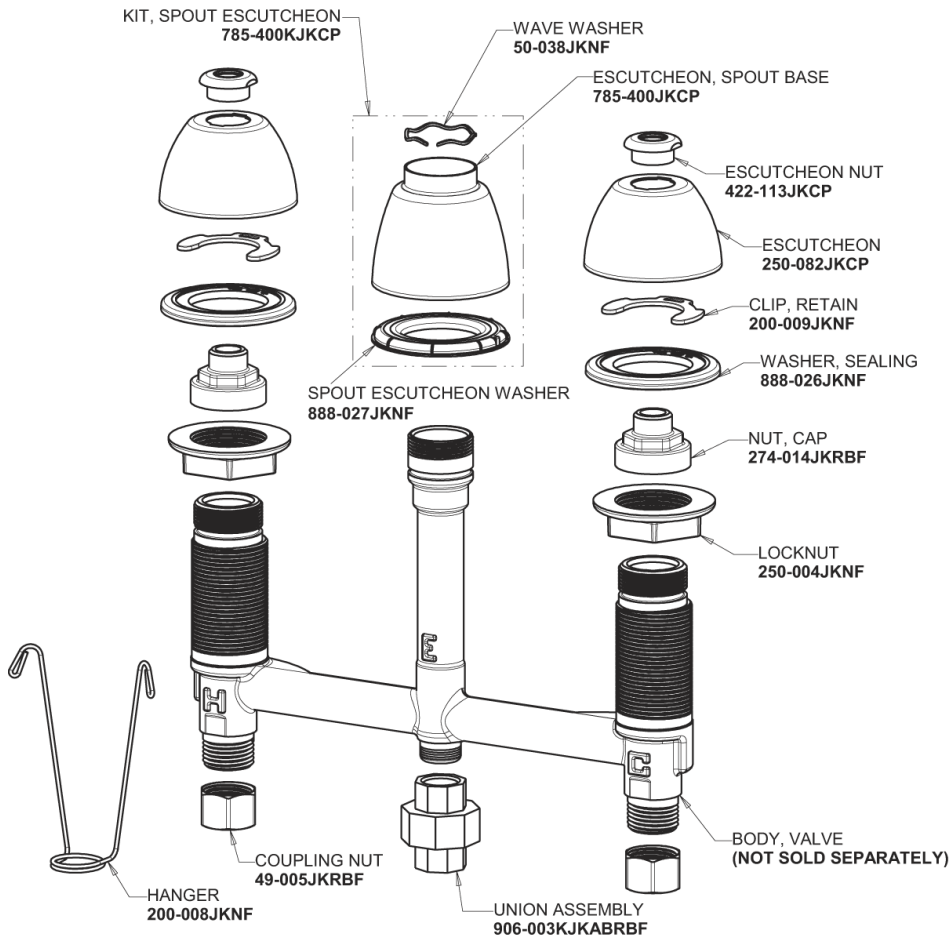

Repair Parts

786-TWGN2AE73ABCP

Concealed Hot and Cold Water Sink Faucet with Third Water Inlet

CHICAGO FAUCETS®

Geberit Group

Base for 786 Models with Third Water Union

Base Parts:

5-1/4" Rigid / Swing Gooseneck Spout
GN2AJKABCP

786-TWGN2AE73ABCP

Concealed Hot and Cold Water Sink Faucet with Third Water Inlet

CHICAGO FAUCETS®

Geberit Group

4" Wristblade Handle
317-PRJKCP

1.0 GPM (3.8 L/min) Non-Aerating Laminar Outlet
E73JKABCP

Quatern Compression Cartridge (pair)
377-XTRHJKABNF (right)
377-XTLHJKABNF (left)