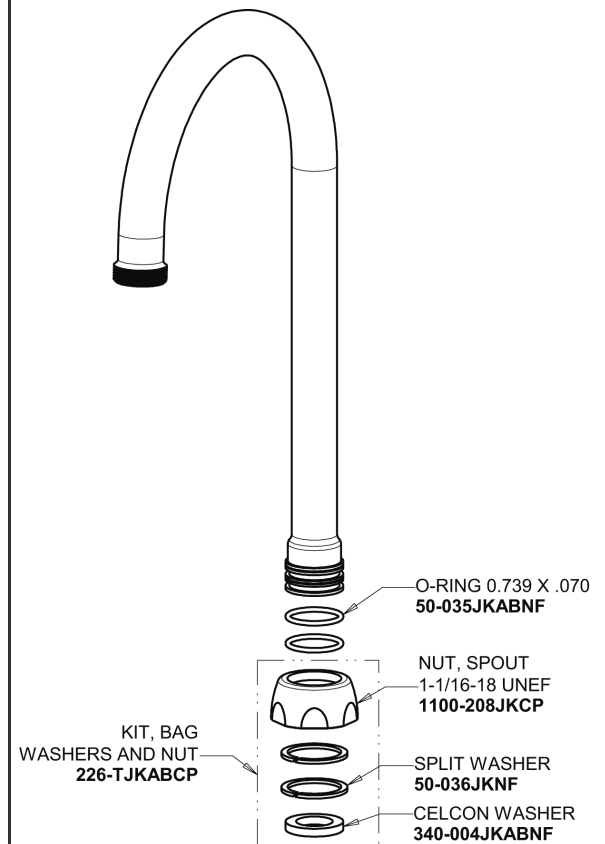

Repair Parts

786-TWGN2AE73ABCP

Concealed Hot and Cold Water Sink Faucet with Third Water Inlet

CHICAGO FAUCETS®

Geberit Group

Base for 786 Models with Third Water Union

Base Parts:

5-1/4" Rigid / Swing Gooseneck Spout
GN2AJKABCP

786-TWGN2AE73ABCP

Concealed Hot and Cold Water Sink Faucet with Third Water Inlet

CHICAGO FAUCETS®

Geberit Group

4" Wristblade Handle
317-PRJKCP

1.0 GPM (3.8 L/min) Non-Aerating Laminar Outlet
E73JKABCP

Quatern Compression Cartridge (pair)
377-XTRHJKABNF (right)
377-XTLHJKABNF (left)