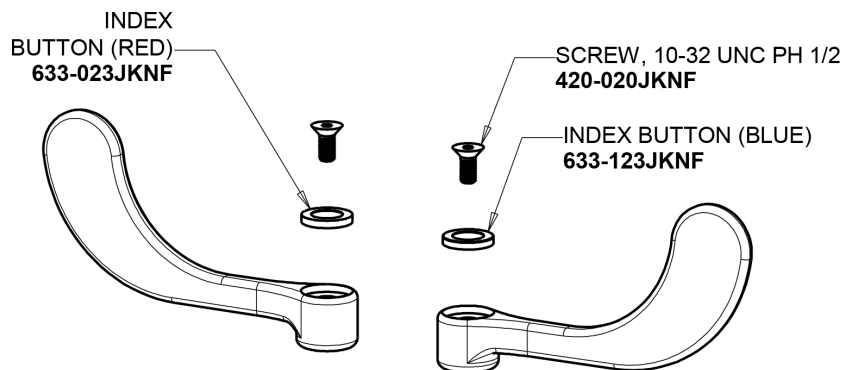

Repair Parts

786-TWGN2AE73ABCP

Concealed Hot and Cold Water Sink Faucet with Third Water Inlet

CHICAGO FAUCETS®

Geberit Group

Base for 786 Models with Third Water Union

Base Parts:

5-1/4" Rigid / Swing Gooseneck Spout
GN2AJKABCP

786-TWGN2AE73ABCP

Concealed Hot and Cold Water Sink Faucet with Third Water Inlet

CHICAGO FAUCETS®

Geberit Group

4" Wristblade Handle
317-PRJKCP

1.0 GPM (3.8 L/min) Non-Aerating Laminar Outlet
E73JKABCP

Quatern Compression Cartridge (pair)
377-XTRHJKABNF (right)
377-XTLHJKABNF (left)