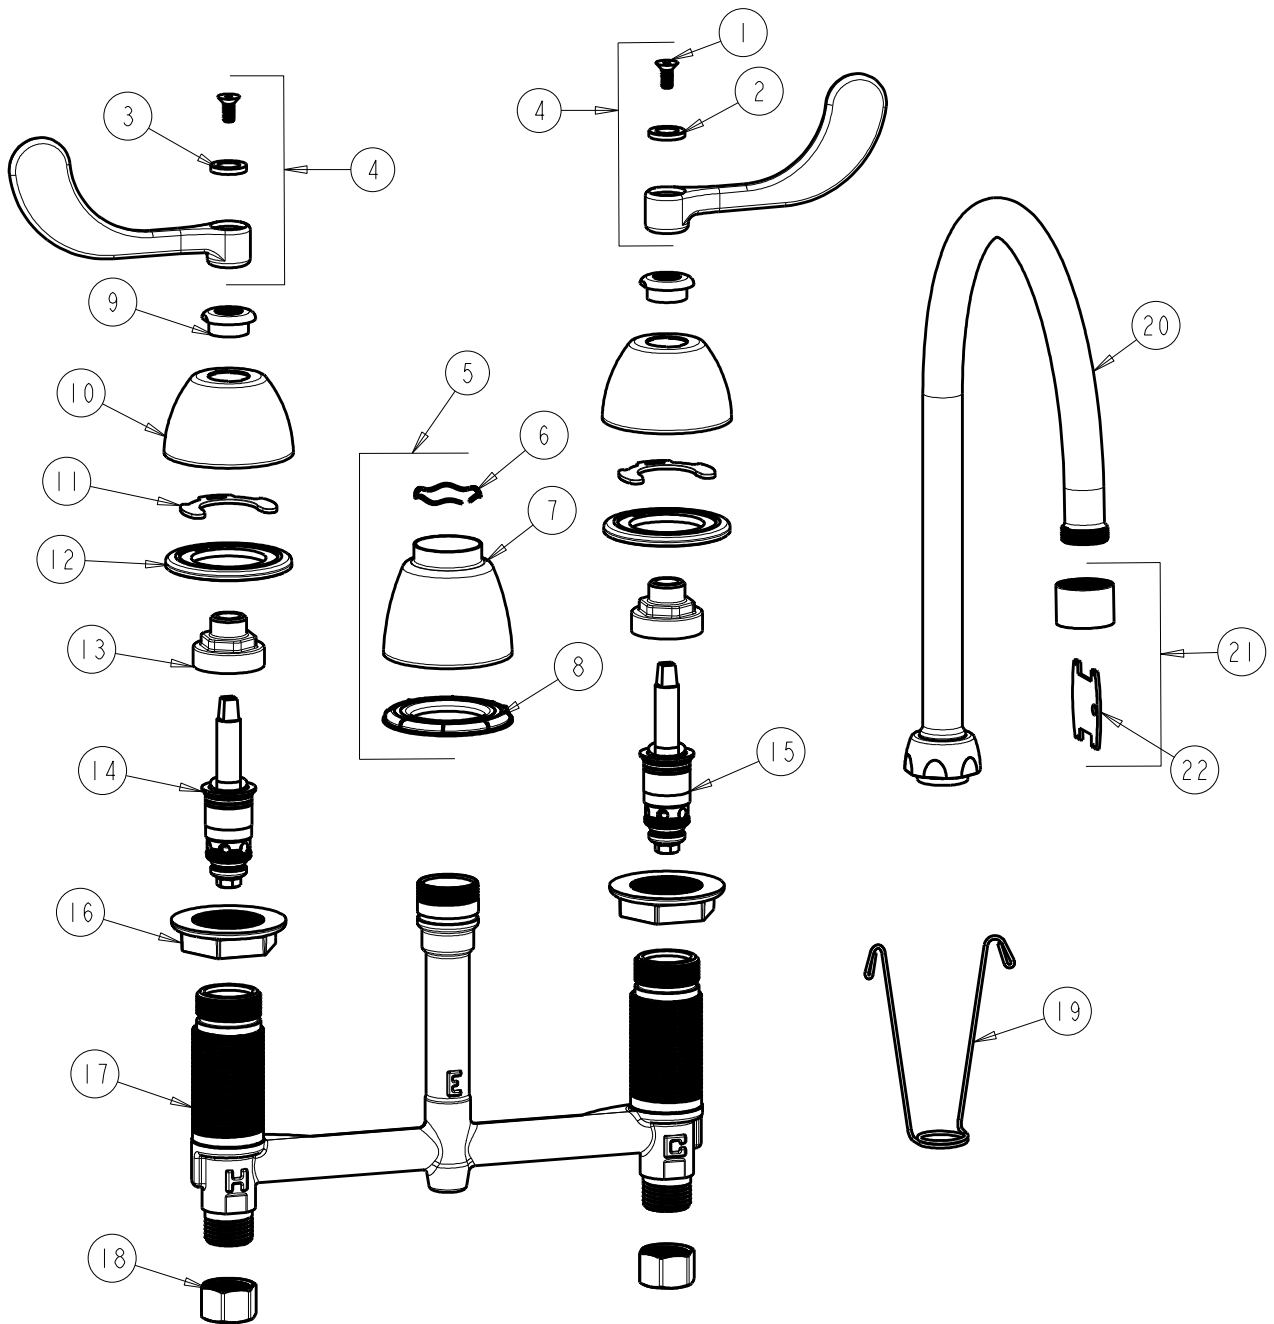

CHICAGO FAUCETS
a Geberit company

2100 South Clearwater Drive
Des Plaines, IL 60018
Phone: 847-803-5000
Fax: 847-803-5454
www.chicagofaucets.com

REPAIR PARTS

FITTING NO.

786-GN8AE65VPABCP

SUBMITTED MODEL NO.

ITEM NO.

BY: SID DATE: 01-04-18

CHK: *GR* REV:

FOR TECHNICAL ASSISTANCE
1-800-TEC-TRUE (1-800-832-8783)

ITEM	PART NO.	DESCRIPTION	ITEM	PART NO.	DESCRIPTION
1	420-020JKNF	SCREW, 1/8 FLAT HEX HEAD X 1/2	12	888-026JKNF	WASHER, SEALING
2	633-123JKNF	INDEX BUTTON (BLUE)	13	274-014JKRBF	NUT, CAP
3	633-023JKNF	INDEX BUTTON (RED)	14	377-XTLHJKABNF	LH QUATURN CARTRIDGE
4	317-PRJKCP	HANDLE, 4" WRISTBLADE (PAIR)	15	377-XTRHJKABNF	RH QUATURN CARTRIDGE
5	785-400JKKCP	KIT, SPOUT ESCUTCHEON	16	250-004JKNF	LOCKNUT
6	50-038JKNF	WAVE WASHER	17	-----	BODY, VALVE
7	785-400JKCP	ESCUTCHEON, SPOUT BASE	18	49-005JKRBF	COUPLING NUT
8	888-027JKNF	SPOUT ESCUTCHEON WASHER	19	200-008JKNF	HANGER
9	422-113JKCP	ESCUTCHEON NUT	20	GN8AJKABCP	SPOUT, GN 8" C-C
10	250-082JKCP	ESCUTCHEON	21	E65VPJKABCP	OUTLET VP, LAMINAR 1.0 GPM
11	200-009JKNF	CLIP, RETAIN	22	3-024JKRCF	KEY, VP