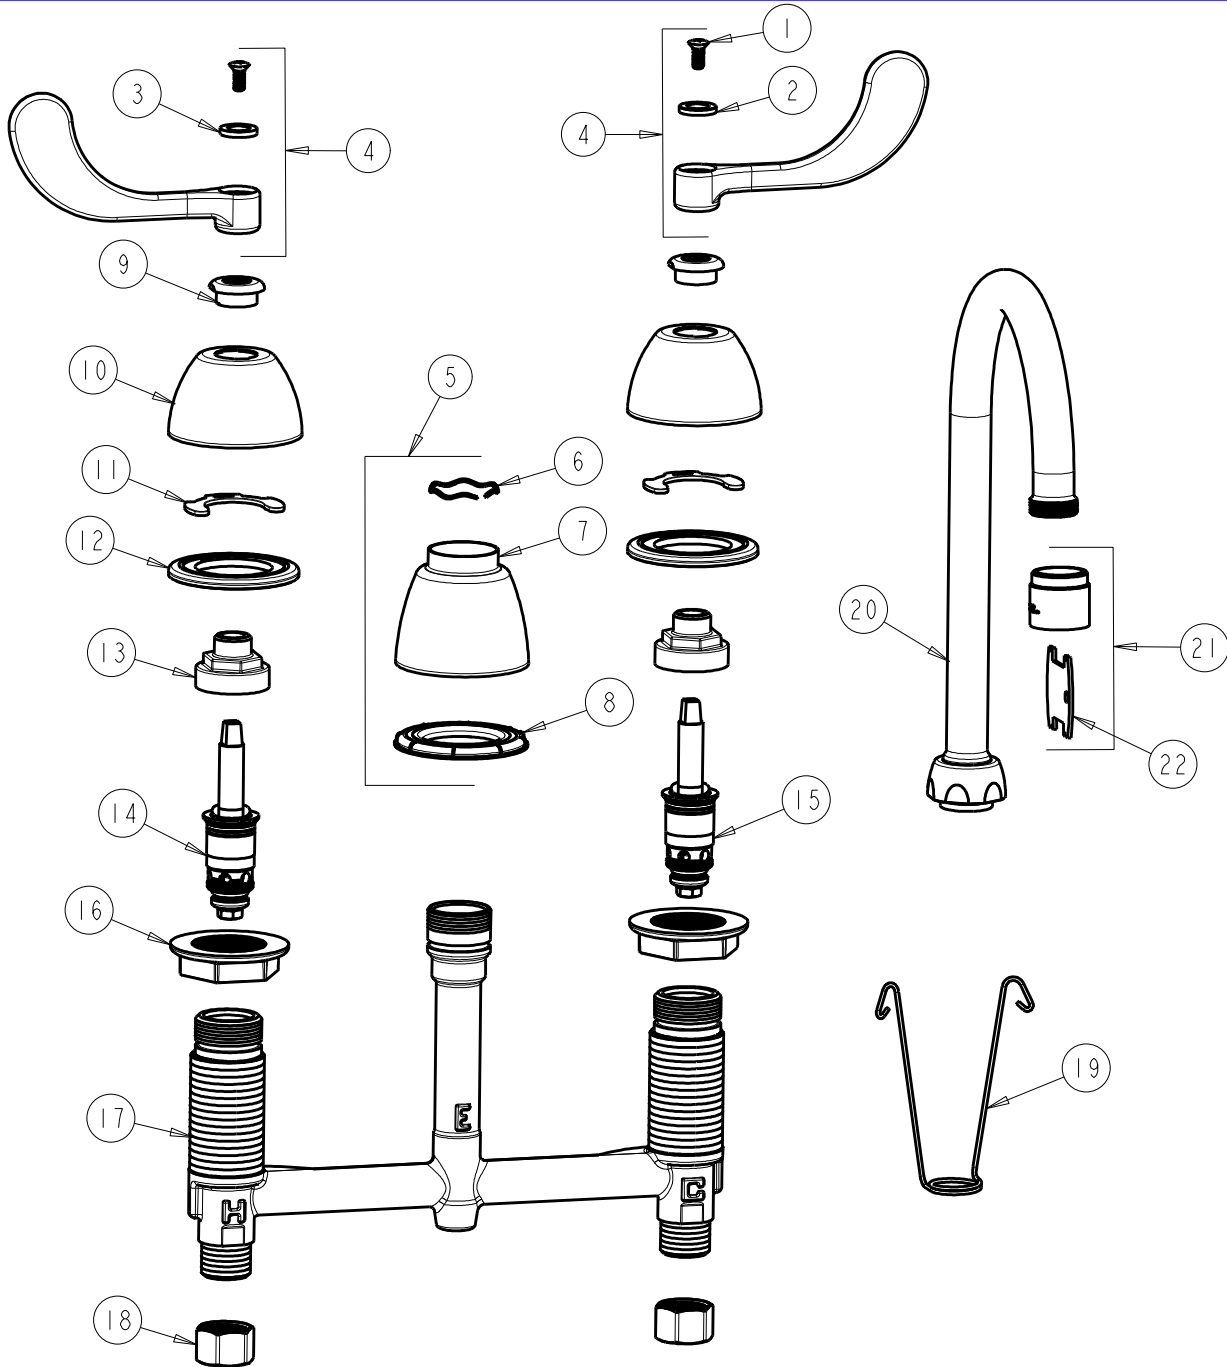

CHICAGO FAUCETS
a Geberit company

2100 South Clearwater Drive
Des Plaines, IL 60018
Phone: 847-803-5000
Fax: 847-803-5454
www.chicagofaucets.com

REPAIR PARTS

FITTING NO.

786-E29VPABCP

SUBMITTED MODEL NO.

BY: SID

DATE: 05-18-09

CHK:

REV: 04-25-12

ITEM NO.

FOR TECHNICAL ASSISTANCE
1-800-TEC-TRUE (1-800-832-8783)

ITEM	PART NO.	DESCRIPTION	ITEM	PART NO.	DESCRIPTION
1	420-010JKRCF	SCREW, 10-32 UNC PH 1/2	12	888-026JKNF	WASHER, SEALING
2	633-123JKNF	INDEX BUTTON (BLUE)	13	274-014JKRBF	NUT, CAP
3	633-023JKNF	INDEX BUTTON (RED)	14	377-XTLHJKABNF	LH QUATURN CARTRIDGE
4	317-PRJKCP	HANDLE, 4" WRISTBLADE (PAIR)	15	377-XTRHJKABNF	RH QUATURN CARTRIDGE
5	785-400JKCP	SPOUT ESCUTCHEON KIT	16	250-004JKNF	LOCKNUT
6	50-038JKNF	WAVE WASHER	17	---	BODY, VALVE
7	785-400JKCP	ESCUTCHEON, SPOUT BASE	18	49-005JKRBF	COUPLING NUT
8	888-027JKNF	SPOUT ESCUTCHEON WASHER	19	200-008JKNF	HANGER
9	422-113JKCP	ESCUTCHEON NUT	20	GN2AJKCP	SPOUT
10	250-082JKCP	ESCUTCHEON	21	E29VPJKCP	LAMINAR OUTLET 2.2 GPM
11	200-009JKNF	CLIP, RETAIN	22	3-024JKRCF	KEY, VP