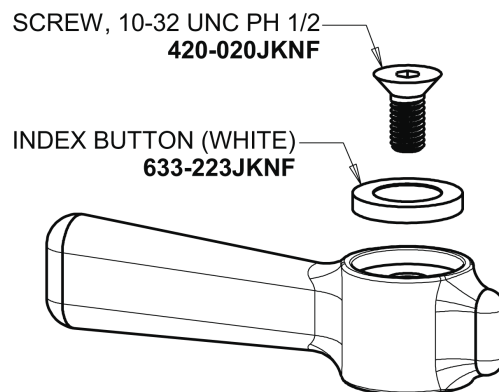

## Base Parts:

2.2 GPM (8.3 L/min) Softflo Aerator  
E12JKABCP

2-3/8" Lever Handle  
369-PLJKCP

Quaturn Compression Cartridge (right hand)  
1-099XTJKABNF