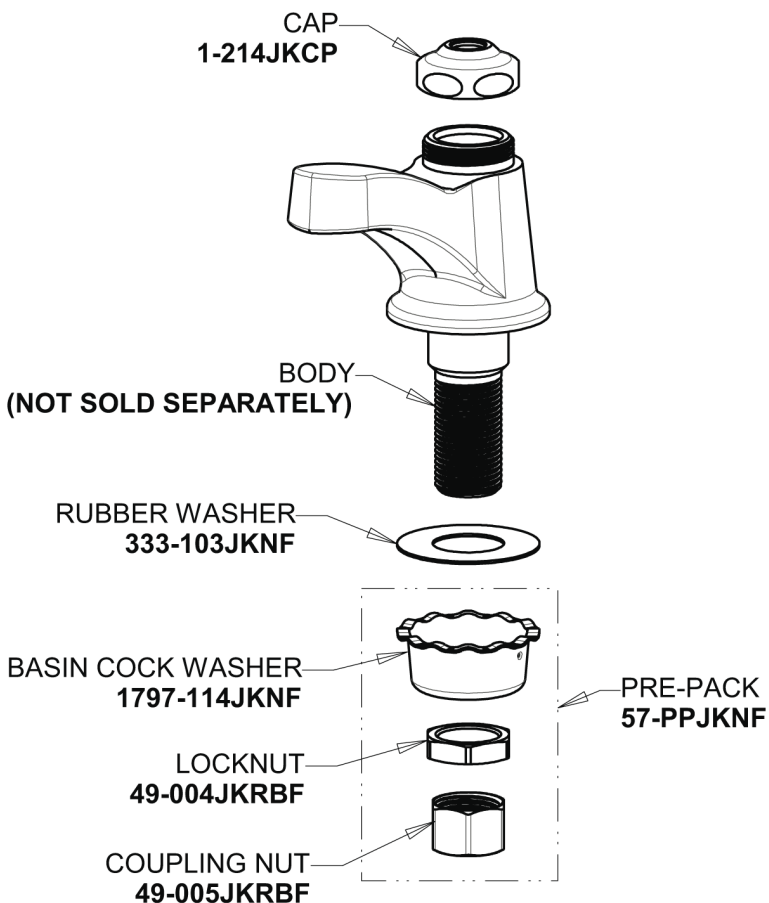

# Repair Parts

730-PLABCP

Single Supply Water Sink Faucet

## Base Parts:

2.2 GPM (8.3 L/min) Softflo Aerator  
E12JKABCP

2-3/8" Lever Handle  
369-PLJKCP

Quaturn Compression Cartridge (right hand)  
1-099XTJKABNF