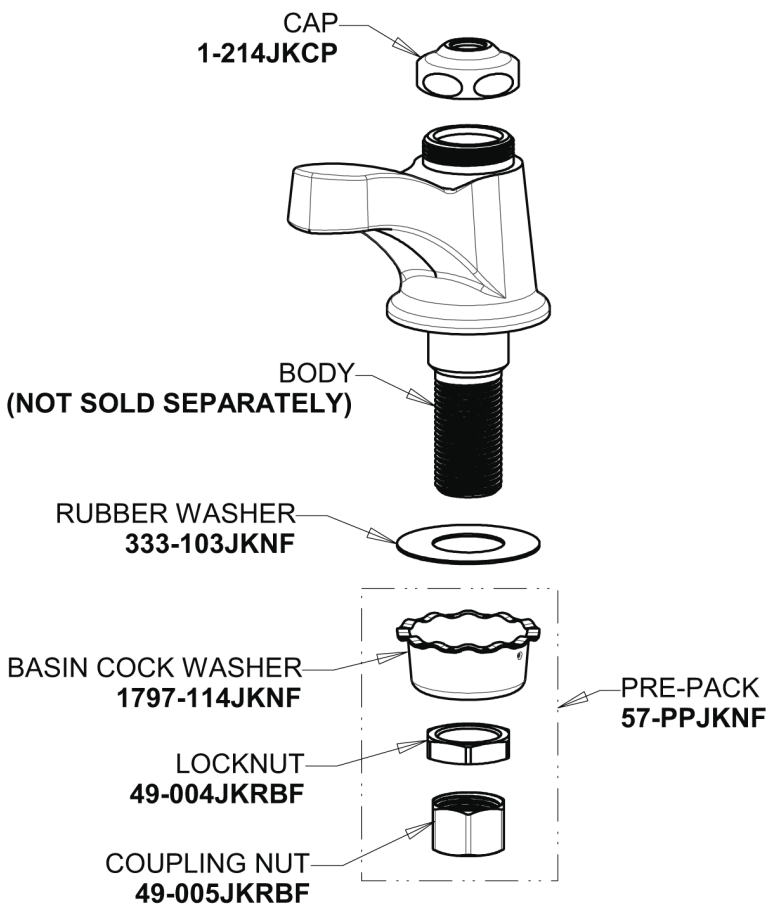

# Repair Parts

730-E74PLABCP

Single Supply Water Sink Faucet

## Base Parts:

1.0 GPM (3.8 L/min) Non-Aerating Laminar Outlet  
E74JKABCP

2-3/8" Lever Handle  
369-PLJKCP

Quaturn Compression Cartridge (right hand)  
1-099XTJKABNF