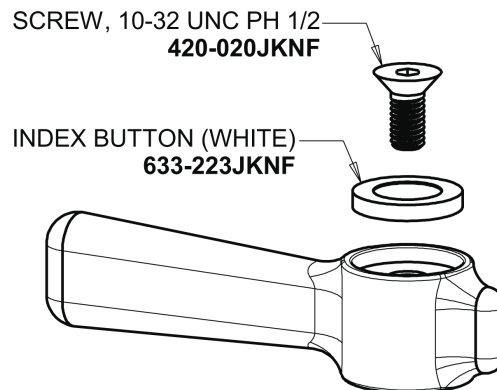

## Base Parts:

1.0 GPM (3.8 L/min) Non-Aerating Laminar Outlet  
E74JKABCP

2-3/8" Lever Handle  
369-PLJKCP

Quaturn Compression Cartridge (right hand)  
1-099XTJKABNF