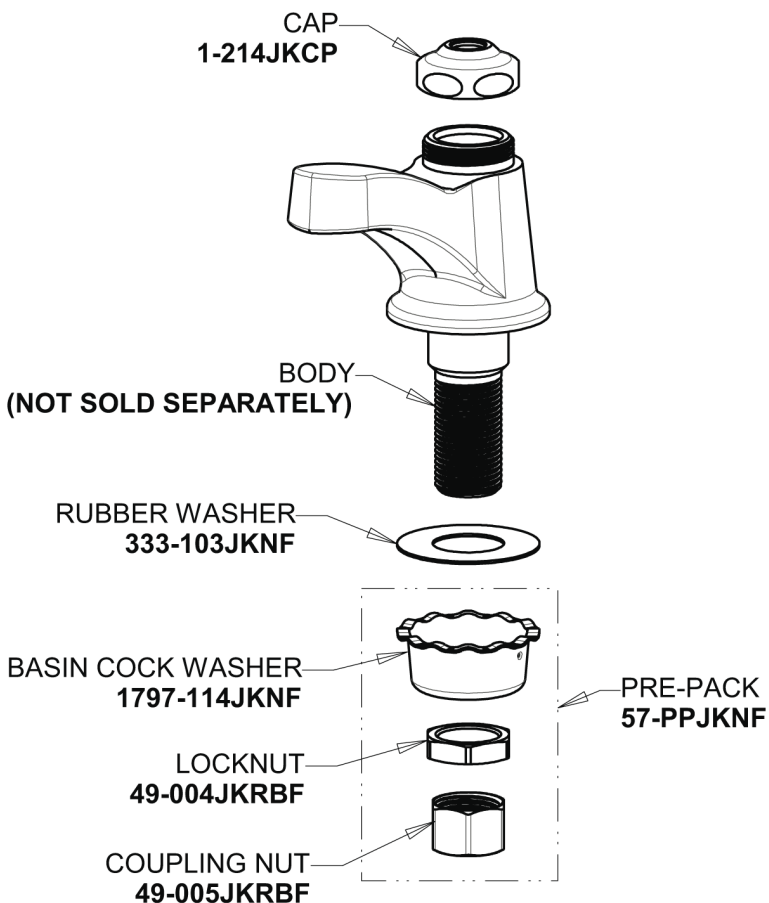

Repair Parts

730-E74HOTABCP

Single Supply Hot Water Sink Faucet

CHICAGO FAUCETS®

Geberit Group

Base Parts:

1.0 GPM (3.8 L/min) Non-Aerating Laminar Outlet
E74JKABCP

2-3/8" Lever Handle
369-HOTJKCP