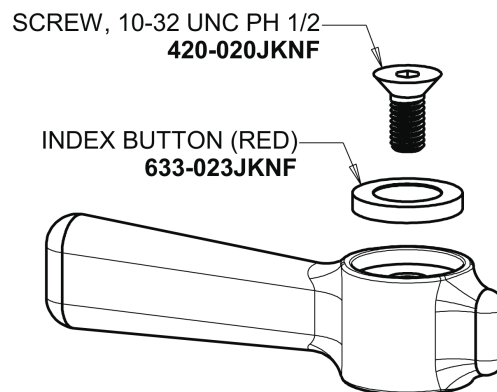

Repair Parts

730-E74HOTABCP

Single Supply Hot Water Sink Faucet

CHICAGO FAUCETS®

Geberit Group

Base Parts:

1.0 GPM (3.8 L/min) Non-Aerating Laminar Outlet
E74JKABCP

2-3/8" Lever Handle
369-HOTJKCP