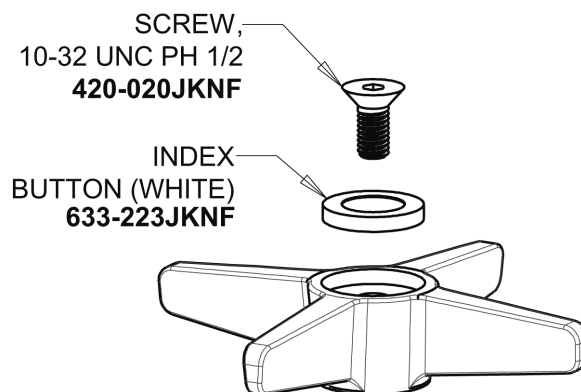

Repair Parts

700-PLABCP

Single Supply Water Sink Faucet

CHICAGO FAUCETS®

Geberit Group

Base Parts:

2.2 GPM (8.3 L/min) Softflo Aerator
E12JKABCP

3" Cross Handle with White (Plain) Index Button
633-PLJKCP

Quatern Compression Cartridge (left hand)
1-100XTJKABNF

For Technical Assistance:

Phone: 800-TEC-TRUE (832-8783)

Email: techsupport.us@chicago faucets.com

2100 South Clearwater Drive

Des Plaines, IL 60018

Phone: 847-803-5000