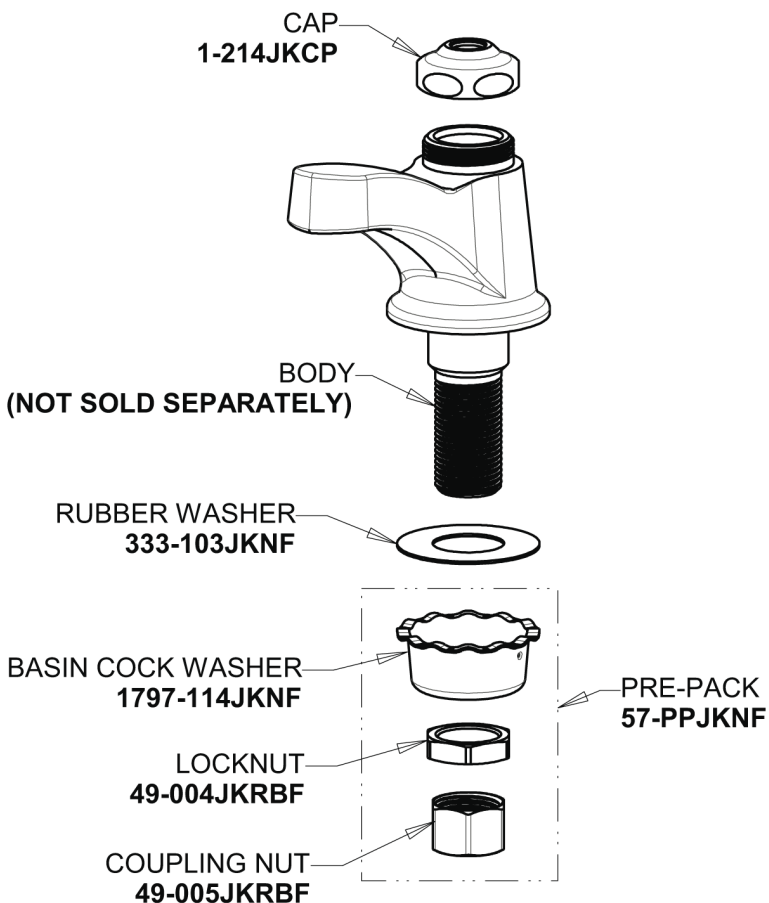

Repair Parts

700-PLABCP

Single Supply Water Sink Faucet

CHICAGO FAUCETS®

Geberit Group

Base Parts:

2.2 GPM (8.3 L/min) Softflo Aerator
E12JKABCP

3" Cross Handle with White (Plain) Index Button
633-PLJKCP

Quatern Compression Cartridge (left hand)
1-100XTJKABNF

For Technical Assistance:

Phone: 800-TEC-TRUE (832-8783)

Email: techsupport.us@chicago faucets.com

2100 South Clearwater Drive

Des Plaines, IL 60018

Phone: 847-803-5000