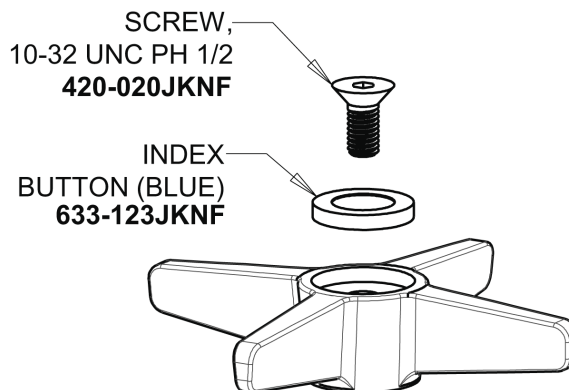

Repair Parts

700-E74HOTABCP

Single Supply Hot Water Sink Faucet

CHICAGO FAUCETS®

Geberit Group

Base Parts:

1.0 GPM (3.8 L/min) Non-Aerating Laminar Outlet
E74JKABCP

3" Cross Handle with Blue (Cold) Index Button
633-COLDJKCP