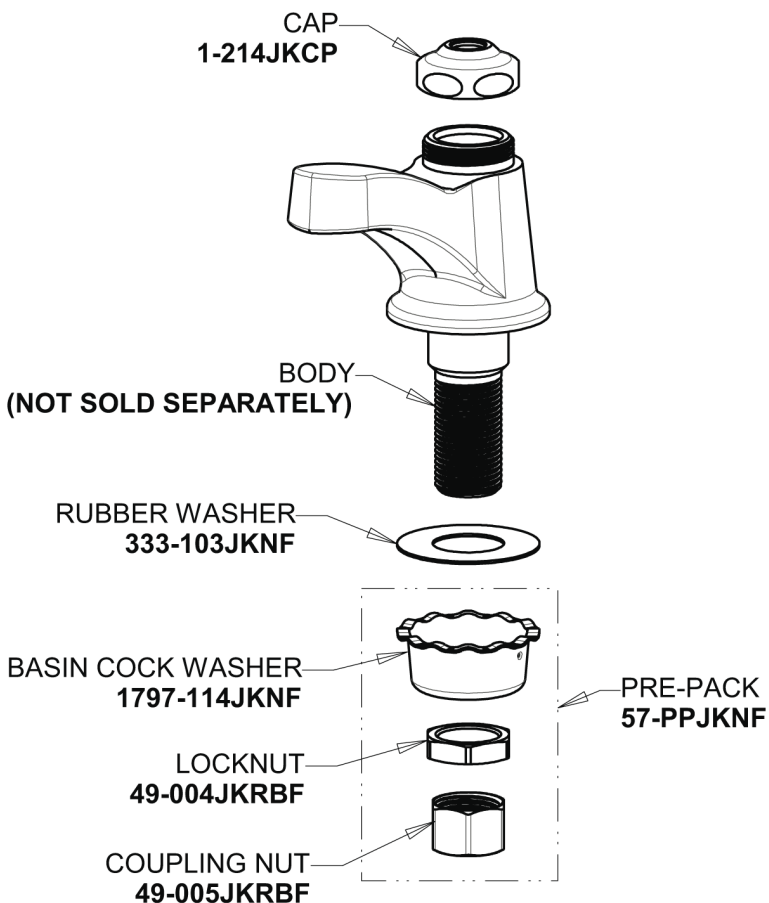

Repair Parts

700-E74HOTABCP

Single Supply Hot Water Sink Faucet

CHICAGO FAUCETS®

Geberit Group

Base Parts:

1.0 GPM (3.8 L/min) Non-Aerating Laminar Outlet
E74JKABCP

3" Cross Handle with Blue (Cold) Index Button
633-COLDJKCP