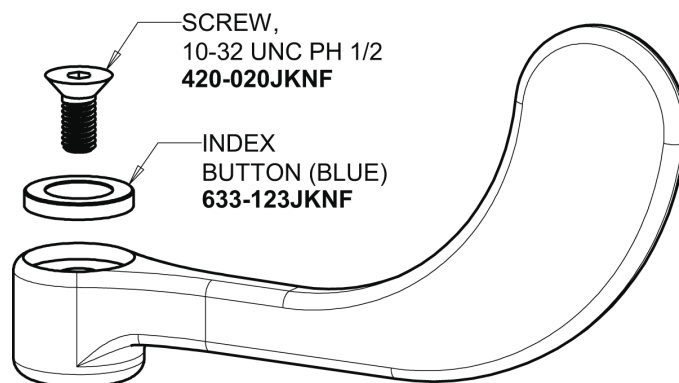

## Base Parts:

1.0 GPM (3.8 L/min) Non-Aerating Laminar Outlet  
E74JKABCP

4" Wristblade Handle with Blue (Cold) Index Button  
317-COLDJKCP

Quatum Compression Cartridge (right hand)  
1-099XTJKABNF