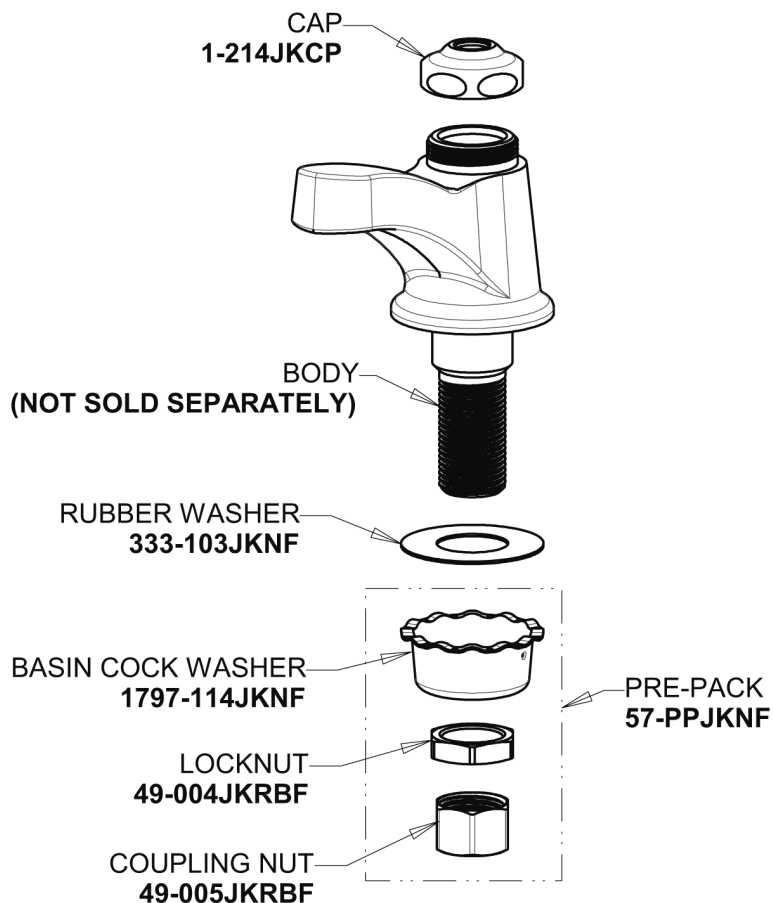

# Repair Parts

700-E74-317COLDAB

Single Supply Cold Water Sink Faucet

## Base Parts:

1.0 GPM (3.8 L/min) Non-Aerating Laminar Outlet  
E74JKABCP

4" Wristblade Handle with Blue (Cold) Index Button  
317-COLDJKCP

Quatum Compression Cartridge (right hand)  
1-099XTJKABNF