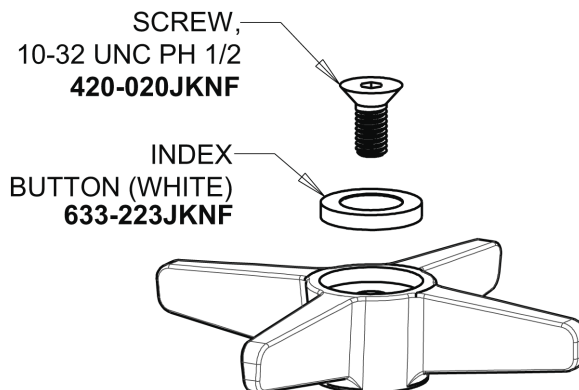

## Base Parts:

0.5 GPM (1.9 L/min) Non-Aerating Laminar Outlet  
E70JKABCP

3" Cross Handle with White (Plain) Index Button  
633-PLJKCP

Quartern Compression Cartridge (left hand)  
1-100XTJKABNF