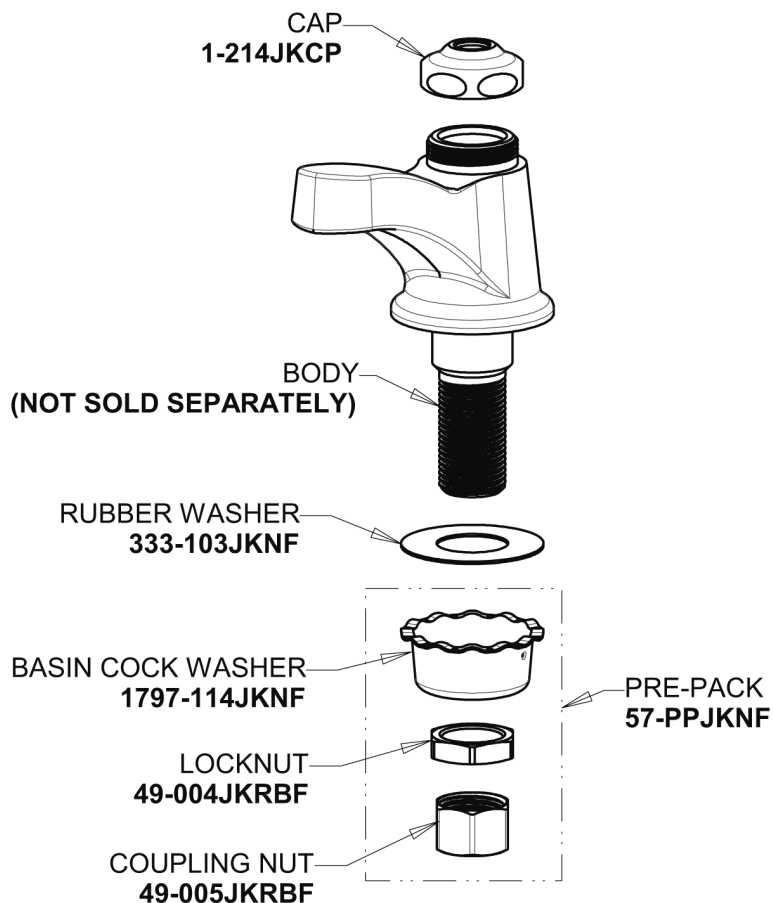

# Repair Parts

700-E70PLABCP

Single Supply Water Sink Faucet

## Base Parts:

0.5 GPM (1.9 L/min) Non-Aerating Laminar Outlet  
E70JKABCP

3" Cross Handle with White (Plain) Index Button  
633-PLJKCP

Quartern Compression Cartridge (left hand)  
1-100XTJKABNF