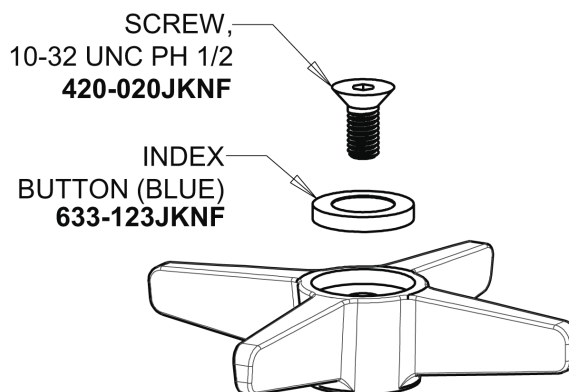

Repair Parts

700-E70HOTABCP

Single Supply Hot Water Sink Faucet

CHICAGO FAUCETS®

Geberit Group

Base Parts:

0.5 GPM (1.9 L/min) Non-Aerating Laminar Outlet
E70JKABCP

3" Cross Handle with Blue (Cold) Index Button
633-COLDJKCP