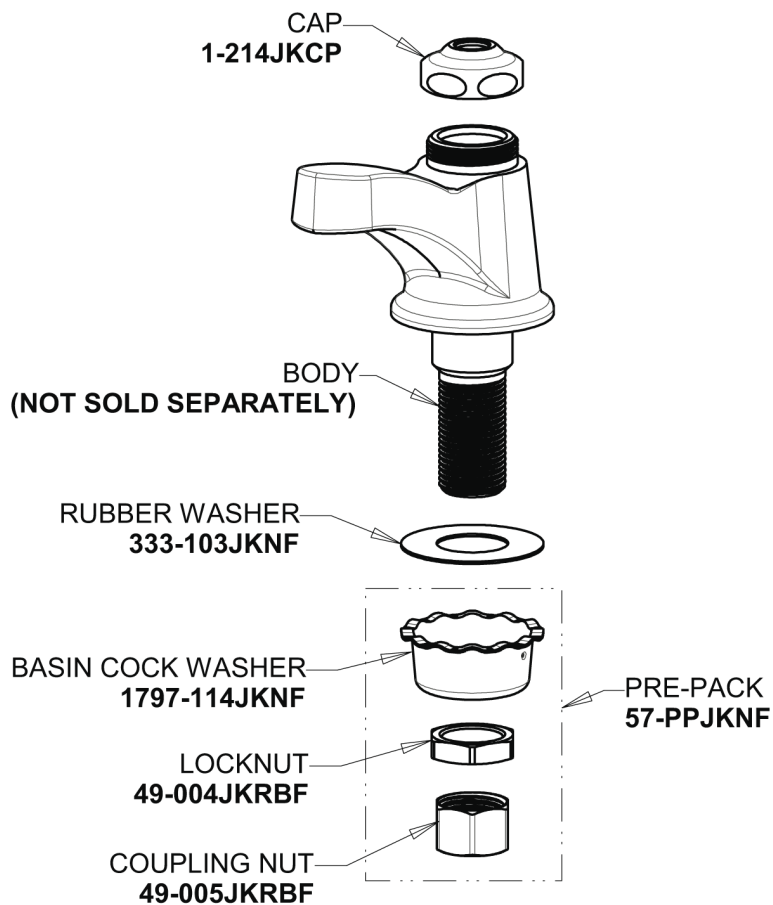

Repair Parts

700-E70HOTABCP

Single Supply Hot Water Sink Faucet

CHICAGO FAUCETS®

Geberit Group

Base Parts:

0.5 GPM (1.9 L/min) Non-Aerating Laminar Outlet
E70JKABCP

3" Cross Handle with Blue (Cold) Index Button
633-COLDJKCP