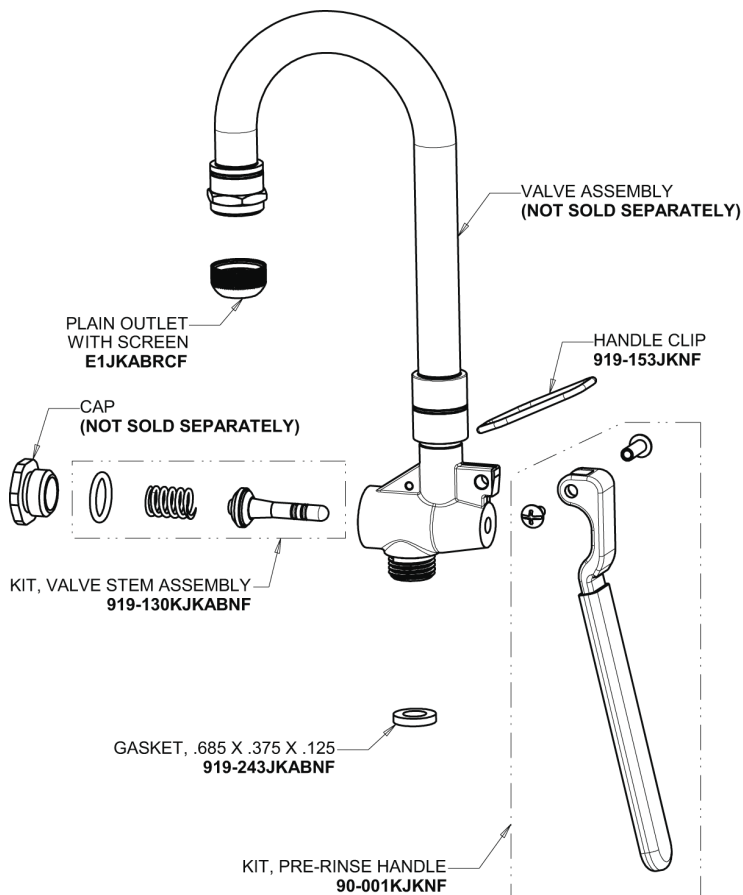

Repair Parts

512-GXKCABCP

Pre-rinse fitting with adjustable centers

CHICAGO FAUCETS®

Geberit Group

Base Parts:

Kettle Filler Valve 90-GNABCP

3/8" Offset Inlet Supply Arm GJKABCP

Repair Parts

512-GXKCABCP

Pre-rinse fitting with adjustable centers

CHICAGO FAUCETS®

Geberit Group

Pre-Rinse Hose and Handle Assembly 83-58ABNF

2-3/8" Lever Handle 369-PRJKCP

Ceramic 1/4-Turn Cartridge with Check Valve (pair) 1-099XKCJKABNF (right) 1-100XKCJKABNF (left)