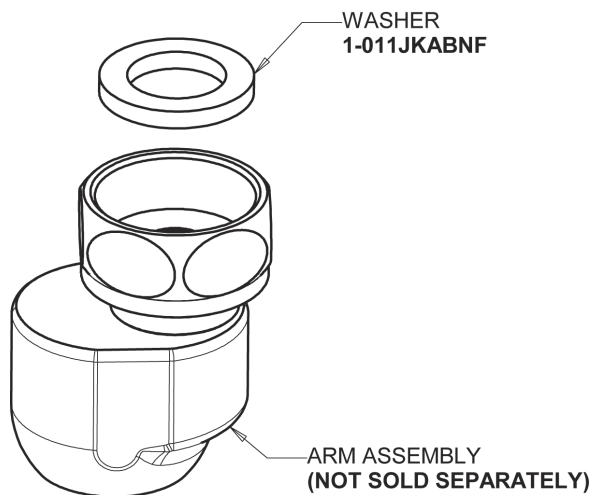

Repair Parts

512-GXKCABCP

Pre-rinse fitting with adjustable centers

CHICAGO FAUCETS®

Geberit Group

Base Parts:

Kettle Filler Valve 90-GNABCP

3/8" Offset Inlet Supply Arm GJKABCP

Repair Parts

512-GXKCABCP

Pre-rinse fitting with adjustable centers

CHICAGO FAUCETS®

Geberit Group

Pre-Rinse Hose and Handle Assembly 83-58ABNF

2-3/8" Lever Handle 369-PRJKCP

Ceramic 1/4-Turn Cartridge with Check Valve (pair) 1-099XKCJKABNF (right) 1-100XKCJKABNF (left)