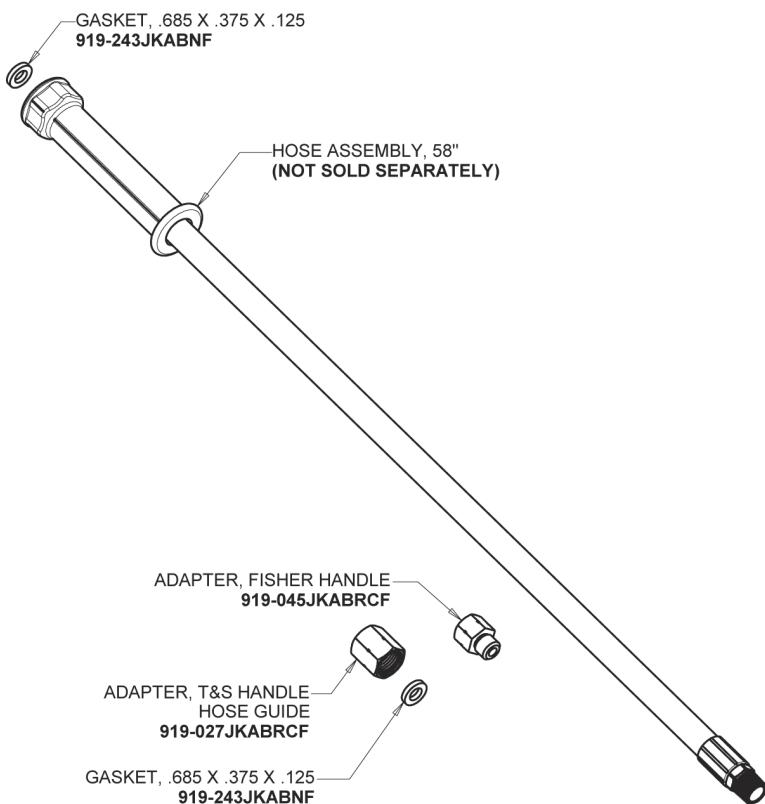

Repair Parts

512-GXKCABCP

Pre-rinse fitting with adjustable centers

CHICAGO FAUCETS®

Geberit Group

Base Parts:

Kettle Filler Valve 90-GNABCP

3/8" Offset Inlet Supply Arm GJKABCP

Repair Parts

512-GXKCABCP

Pre-rinse fitting with adjustable centers

CHICAGO FAUCETS®

Geberit Group

Pre-Rinse Hose and Handle Assembly 83-58ABNF

2-3/8" Lever Handle 369-PRJKCP

Ceramic 1/4-Turn Cartridge with Check Valve (pair) 1-099XKCJKABNF (right) 1-100XKCJKABNF (left)