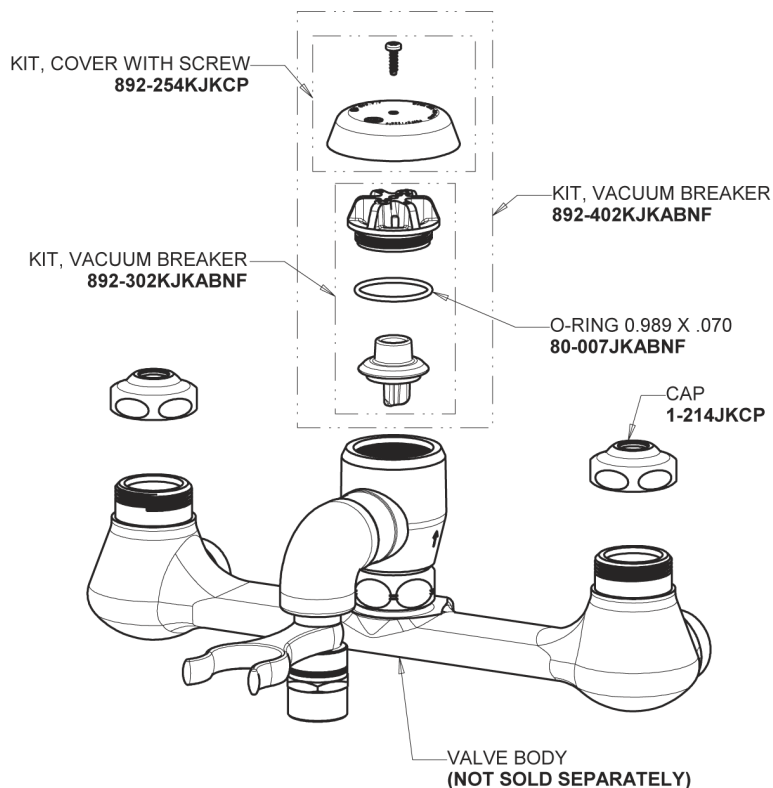

Repair Parts

512-GXKCABCP

Pre-rinse fitting with adjustable centers

CHICAGO FAUCETS®

Geberit Group

Base Parts:

Kettle Filler Valve 90-GNABCP

3/8" Offset Inlet Supply Arm GJKABCP

Repair Parts

512-GXKCABCP

Pre-rinse fitting with adjustable centers

CHICAGO FAUCETS®

Geberit Group

Pre-Rinse Hose and Handle Assembly 83-58ABNF

2-3/8" Lever Handle 369-PRJKCP

Ceramic 1/4-Turn Cartridge with Check Valve (pair) 1-099XKCJKABNF (right) 1-100XKCJKABNF (left)