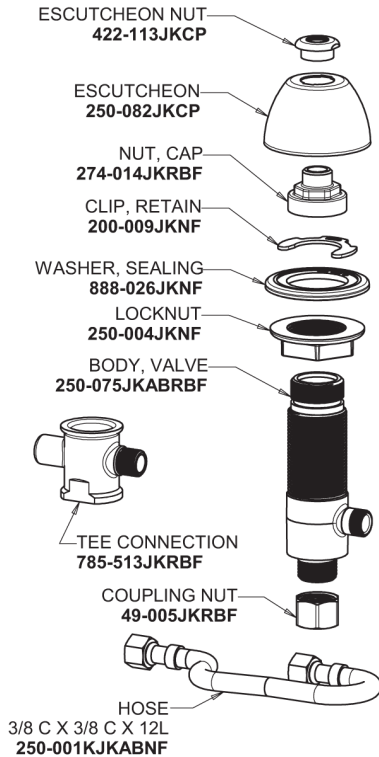

# Repair Parts

405-VHE64CWAB

Concealed Cold Water Sink Faucet

## Base Parts:

1.0 GPM (3.8 L/min) Vandal Proof Non-Aerating Laminar Outlet

**E64VPJKABCP**

## 405 Series Spout 401-602KJKCP

## 2-3/8" Lever Handle 390-COLDJKCP