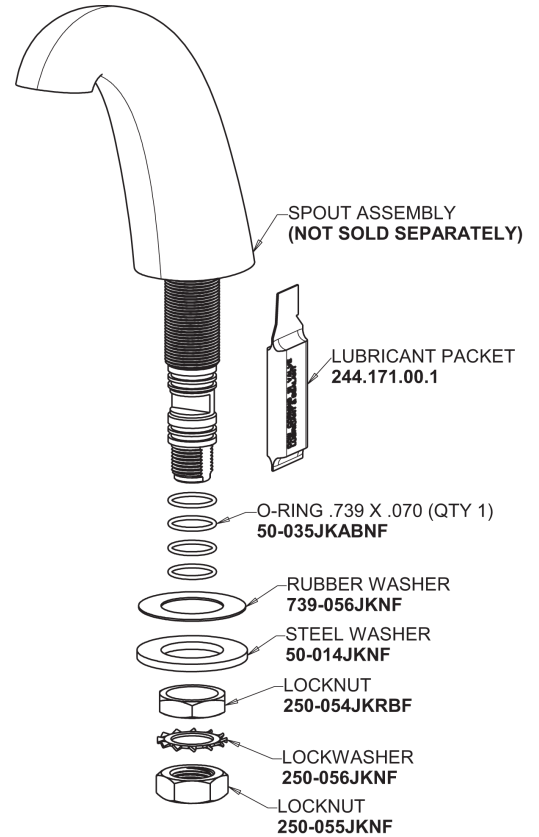

405 Series Spout 401-602KJKCP

Quatum Compression Cartridge (right hand) 377-XTRHJKABNF

2-3/8" Lever Handle 390-COLDJKCP