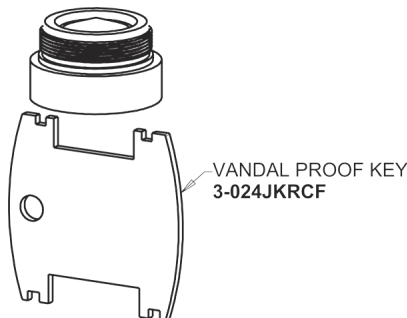

Repair Parts

405-VHE64CWAB

Concealed Cold Water Sink Faucet

CHICAGO FAUCETS®

Geberit Group

Base Parts:

1.0 GPM (3.8 L/min) Vandal Proof Non-Aerating Laminar Outlet

E64VPJKABCP

405 Series Spout 401-602KJKCP

Quatum Compression Cartridge (right hand) 377-XTRHJKABNF

2-3/8" Lever Handle 390-COLDJKCP

For Technical Assistance:

Phone: 800-TEC-TRUE (832-8783)

Email: techsupport.us@chicago faucets.com

2100 South Clearwater Drive

Des Plaines, IL 60018

Phone: 847-803-5000

chicago faucets.com