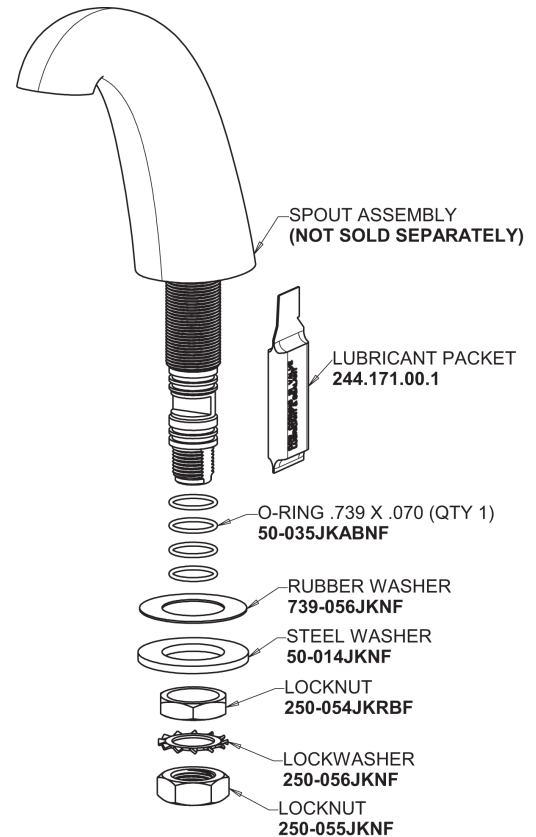

Repair Parts

405-VHE64AB

Concealed Hot and Cold Water Sink Faucet

CHICAGO FAUCETS®

Geberit Group

Base Parts:

405 Series Spout 401-602KJKCP

Quatum Compression Cartridge (pair) 377-XTRHJKABNF (right) 377-XTLHJKABNF (left)

1.0 GPM (3.8 L/min) Vandal Proof Non-Aerating Laminar Outlet

E64VPJKABCP

2-3/8" Lever Handle 390-PRJKCP

For Technical Assistance:

Phone: 800-TEC-TRUE (832-8783)

Email: techsupport.us@chicagofaucets.com

2100 South Clearwater Drive