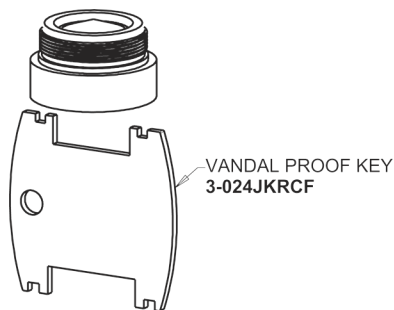

Repair Parts

405-VHE64AB

Concealed Hot and Cold Water Sink Faucet

CHICAGO FAUCETS®

Geberit Group

Base Parts:

405 Series Spout 401-602KJKCP

Quatum Compression Cartridge (pair) 377-XTRHJKABNF (right) 377-XTLHJKABNF (left)

1.0 GPM (3.8 L/min) Vandal Proof Non-Aerating Laminar Outlet

E64VPJKABCP

2-3/8" Lever Handle 390-PRJKCP

For Technical Assistance:

Phone: 800-TEC-TRUE (832-8783)

Email: techsupport.us@chicagofaucets.com

2100 South Clearwater Drive