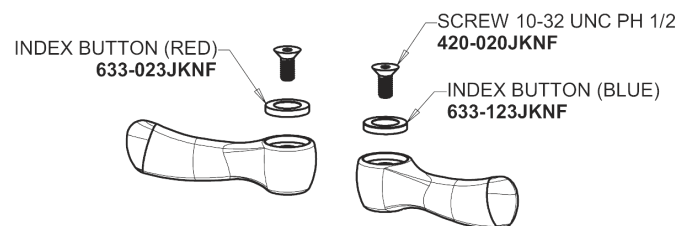

Repair Parts

405-VHE64AB

Concealed Hot and Cold Water Sink Faucet

CHICAGO FAUCETS®

Geberit Group

Base Parts:

405 Series Spout 401-602KJKCP

Quatum Compression Cartridge (pair) 377-XTRHJKABNF (right) 377-XTLHJKABNF (left)

1.0 GPM (3.8 L/min) Vandal Proof Non-Aerating Laminar Outlet

E64VPJKABCP

2-3/8" Lever Handle 390-PRJKCP

For Technical Assistance:

Phone: 800-TEC-TRUE (832-8783)

Email: techsupport.us@chicagofaucets.com

2100 South Clearwater Drive