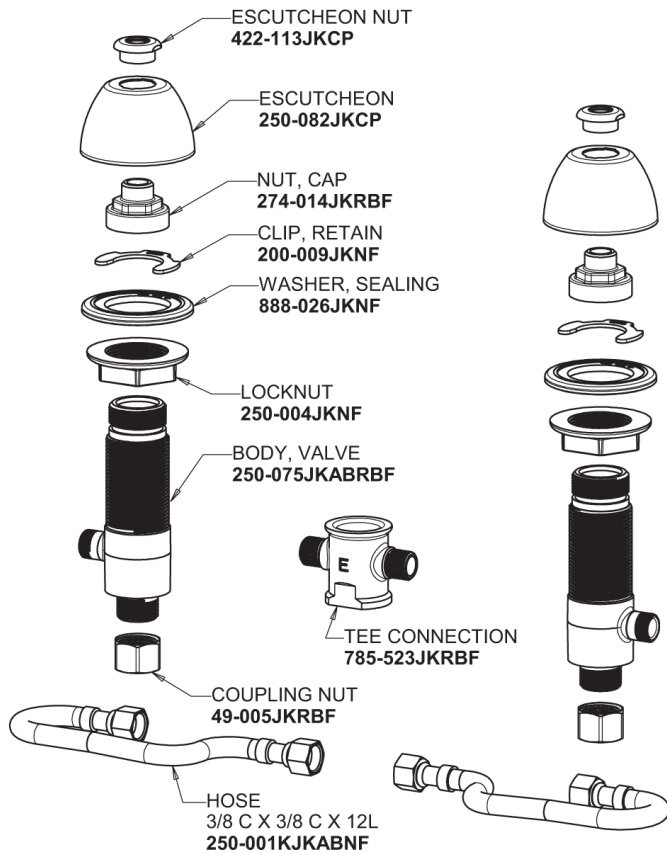

Repair Parts

405-VHE64AB

Concealed Hot and Cold Water Sink Faucet

CHICAGO FAUCETS®

Geberit Group

Base Parts:

405 Series Spout 401-602KJKCP

Quatum Compression Cartridge (pair) 377-XTRHJKABNF (right) 377-XTLHJKABNF (left)

1.0 GPM (3.8 L/min) Vandal Proof Non-Aerating Laminar Outlet

E64VPJKABCP

2-3/8" Lever Handle 390-PRJKCP

For Technical Assistance:

Phone: 800-TEC-TRUE (832-8783)

Email: techsupport.us@chicagofaucets.com

2100 South Clearwater Drive