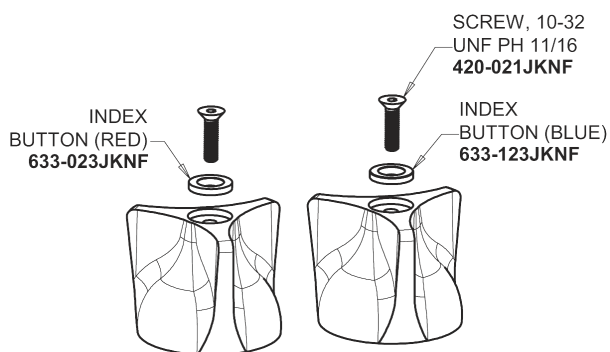

Repair Parts

405-VE66-950AB

Concealed Hot and Cold Water Sink Faucet

CHICAGO FAUCETS®

Geberit Group

Base Parts:

405 Series Spout 401-602KJKCP

Quatern Compression Cartridge (pair) 1-099XTJKABNF (right) 1-100XTJKABNF (left)

2-1/2" Three-Wing Canopy Handle (pair) 950-PRJKCP

0.5 GPM (1.9 L/min) Vandal Proof Laminar Non-Aerating Outlet E66VPJKABCP

For Technical Assistance:

Phone: 800-TEC-TRUE (832-8783)

Email: techsupport.us@chicago faucets.com