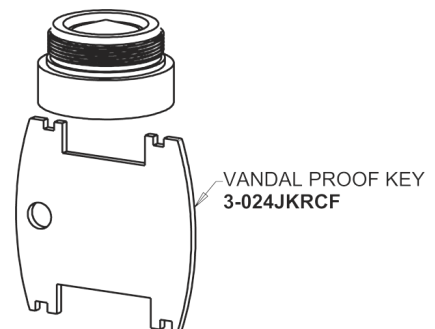

Repair Parts

405-VE66-950AB

Concealed Hot and Cold Water Sink Faucet

CHICAGO FAUCETS®

Geberit Group

Base Parts:

405 Series Spout 401-602KJKCP

Quatern Compression Cartridge (pair) 1-099XTJKABNF (right) 1-100XTJKABNF (left)

2-1/2" Three-Wing Canopy Handle (pair) 950-PRJKCP

0.5 GPM (1.9 L/min) Vandal Proof Laminar Non-Aerating Outlet E66VPJKABCP

For Technical Assistance:

Phone: 800-TEC-TRUE (832-8783)

Email: techsupport.us@chicago faucets.com