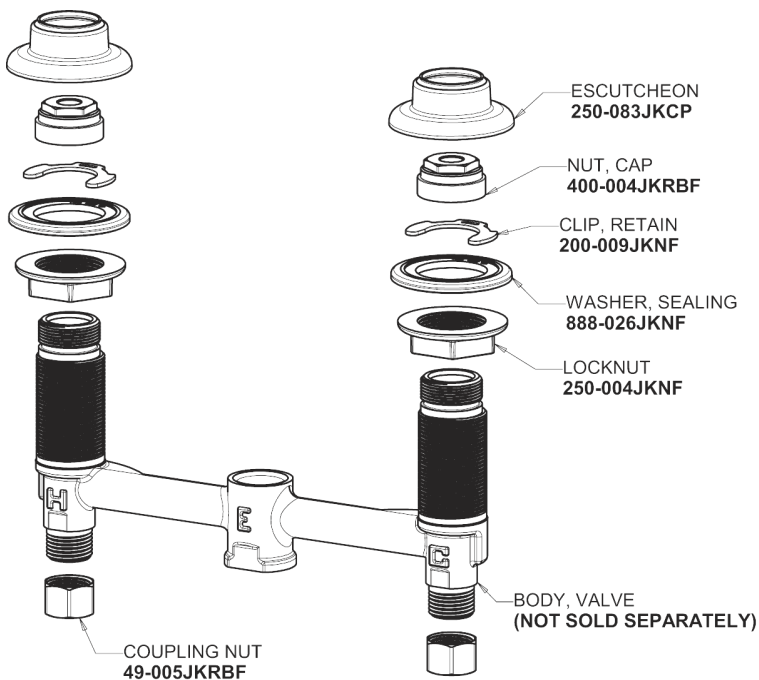

Repair Parts

405-VE66-950AB

Concealed Hot and Cold Water Sink Faucet

CHICAGO FAUCETS®

Geberit Group

Base Parts:

405 Series Spout 401-602KJKCP

Quatern Compression Cartridge (pair) 1-099XTJKABNF (right) 1-100XTJKABNF (left)

2-1/2" Three-Wing Canopy Handle (pair) 950-PRJKCP

0.5 GPM (1.9 L/min) Vandal Proof Laminar Non-Aerating Outlet E66VPJKABCP

For Technical Assistance:

Phone: 800-TEC-TRUE (832-8783)

Email: techsupport.us@chicago faucets.com