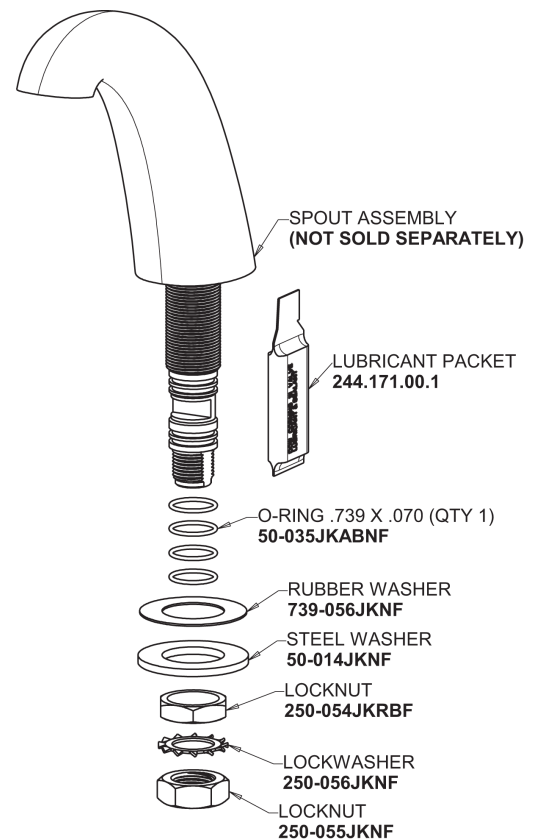

Repair Parts

405-VE66-950AB

Concealed Hot and Cold Water Sink Faucet

CHICAGO FAUCETS®

Geberit Group

Base Parts:

405 Series Spout 401-602KJKCP

Quatern Compression Cartridge (pair) 1-099XTJKABNF (right) 1-100XTJKABNF (left)

2-1/2" Three-Wing Canopy Handle (pair) 950-PRJKCP

0.5 GPM (1.9 L/min) Vandal Proof Laminar Non-Aerating Outlet E66VPJKABCP

For Technical Assistance:

Phone: 800-TEC-TRUE (832-8783)

Email: techsupport.us@chicago faucets.com