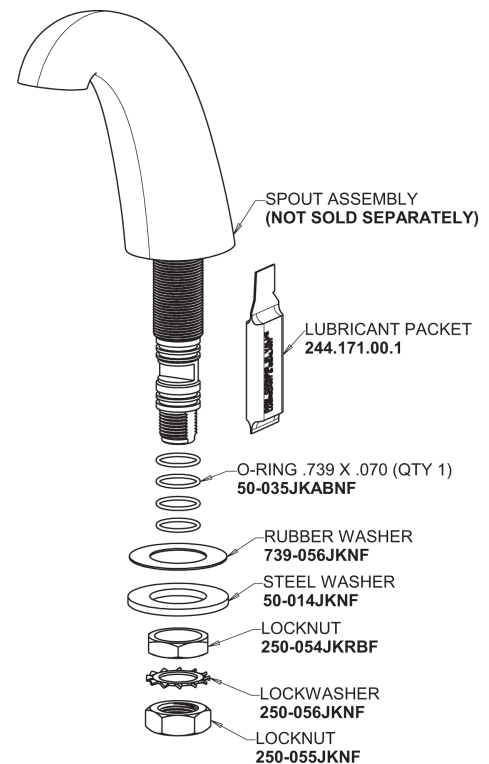

Repair Parts

405-VE64AB

Concealed Hot and Cold Water Sink Faucet

CHICAGO FAUCETS®

Geberit Group

Base Parts:

405 Series Spout 401-602KJKCP

Quatum Compression Cartridge (pair) 377-XTRHJKABNF (right) 377-XTLHJKABNF (left)

2-3/8" Lever Handle 390-PRJKCP

1.0 GPM (3.8 L/min) Vandal Proof Non-Aerating Laminar Outlet

E64VPJKABCP

For Technical Assistance:

Phone: 800-TEC-TRUE (832-8783)

Email: techsupport.us@chicago faucets.com

2100 South Clearwater Drive