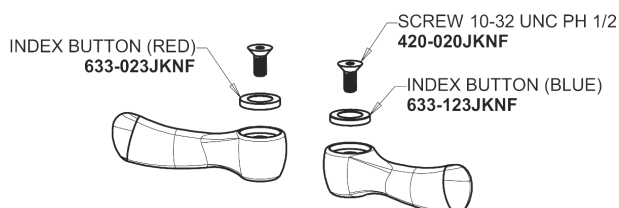

Repair Parts

405-VE64AB

Concealed Hot and Cold Water Sink Faucet

CHICAGO FAUCETS®

Geberit Group

Base Parts:

405 Series Spout 401-602KJKCP

Quatum Compression Cartridge (pair) 377-XTRHJKABNF (right) 377-XTLHJKABNF (left)

2-3/8" Lever Handle 390-PRJKCP

1.0 GPM (3.8 L/min) Vandal Proof Non-Aerating Laminar Outlet

E64VPJKABCP

For Technical Assistance:

Phone: 800-TEC-TRUE (832-8783)

Email: techsupport.us@chicago faucets.com

2100 South Clearwater Drive