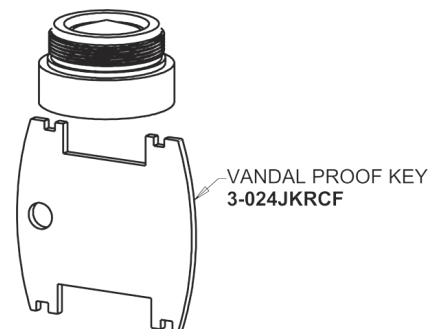

Repair Parts

405-VE64AB

Concealed Hot and Cold Water Sink Faucet

CHICAGO FAUCETS®

Geberit Group

Base Parts:

405 Series Spout 401-602KJKCP

Quatum Compression Cartridge (pair) 377-XTRHJKABNF (right) 377-XTLHJKABNF (left)

2-3/8" Lever Handle 390-PRJKCP

1.0 GPM (3.8 L/min) Vandal Proof Non-Aerating Laminar Outlet

E64VPJKABCP

For Technical Assistance:

Phone: 800-TEC-TRUE (832-8783)

Email: techsupport.us@chicago faucets.com

2100 South Clearwater Drive