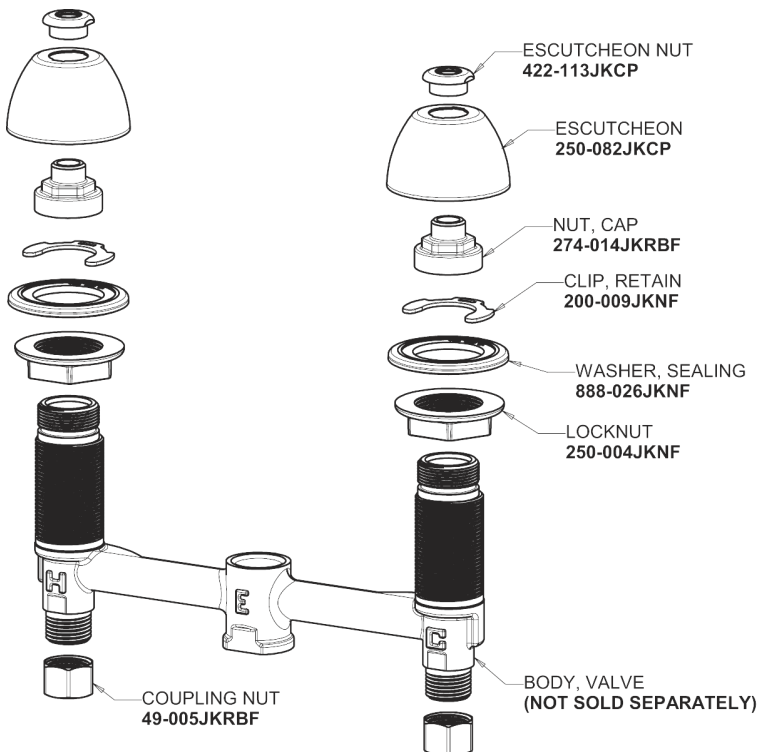

Repair Parts

405-VE64AB

Concealed Hot and Cold Water Sink Faucet

CHICAGO FAUCETS®

Geberit Group

Base Parts:

405 Series Spout 401-602KJKCP

Quatum Compression Cartridge (pair) 377-XTRHJKABNF (right) 377-XTLHJKABNF (left)

2-3/8" Lever Handle 390-PRJKCP

1.0 GPM (3.8 L/min) Vandal Proof Non-Aerating Laminar Outlet

E64VPJKABCP

For Technical Assistance:

Phone: 800-TEC-TRUE (832-8783)

Email: techsupport.us@chicago faucets.com

2100 South Clearwater Drive