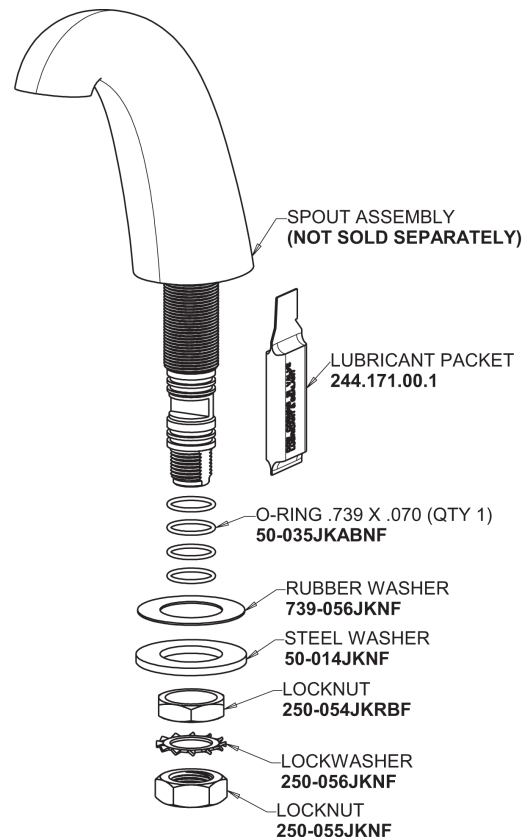

405 Series Spout 401-602KJKCP

Quatern Compression Cartridge (pair)

1-099XTJKABNF (right)
1-100XTJKABNF (left)