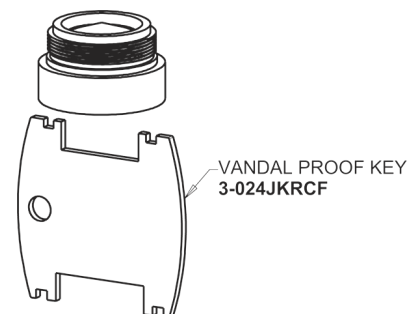

2.2 GPM (8.3 L/min) Vandal Proof Softflo Aerator E12VPJKABCP

For Technical Assistance:

Phone: 800-TEC-TRUE (832-8783)

Email: techsupport.us@chicagofaucets.com

2100 South Clearwater Drive

Des Plaines, IL 60018

Phone: 847-803-5000

chicagofaucets.com