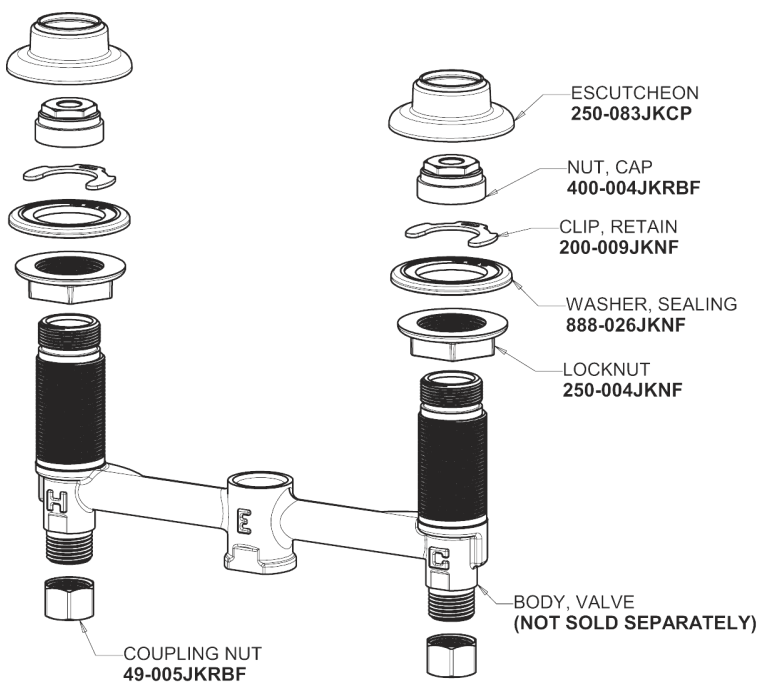

# Repair Parts

405-V950AB

Concealed Hot and Cold Water Sink Faucet

## Base Parts:

## 405 Series Spout 401-602KJKCP