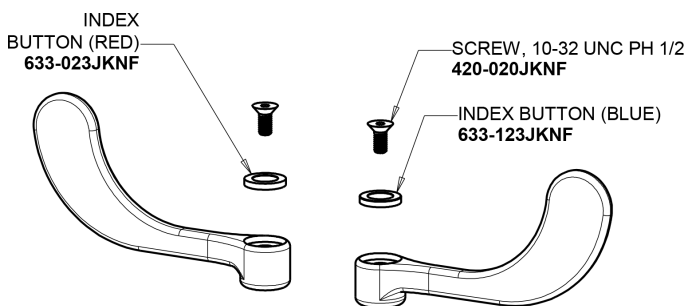

Repair Parts

405-V317XKAB

Concealed Hot and Cold Water Sink Faucet

CHICAGO FAUCETS®

Geberit Group

Base Parts:

405 Series Spout 401-602KJKCP

Ceramic 1/4-Turn Cartridge (pair) 377-XKRHJKABNF (right) 377-XKLHJKABNF (left)

4" Wristblade Handle 317-PRJKCP

2.2 GPM (8.3 L/min) Vandal Proof Softflo Aerator E12VPJKABCP

For Technical Assistance:

Phone: 800-TEC-TRUE (832-8783)

Email: techsupport.us@chicago faucets.com

2100 South Clearwater Drive