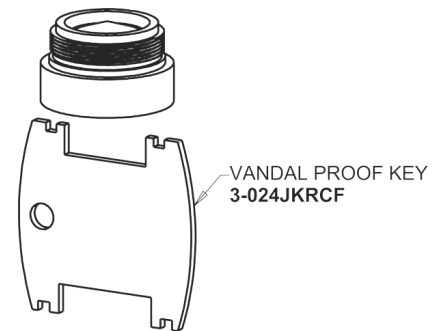

Repair Parts

405-V317XKAB

Concealed Hot and Cold Water Sink Faucet

CHICAGO FAUCETS®

Geberit Group

Base Parts:

405 Series Spout 401-602KJKCP

Ceramic 1/4-Turn Cartridge (pair) 377-XKRHJKABNF (right) 377-XKLHJKABNF (left)

4" Wristblade Handle 317-PRJKCP

2.2 GPM (8.3 L/min) Vandal Proof Softflo Aerator E12VPJKABCP

For Technical Assistance:

Phone: 800-TEC-TRUE (832-8783)

Email: techsupport.us@chicago faucets.com

2100 South Clearwater Drive