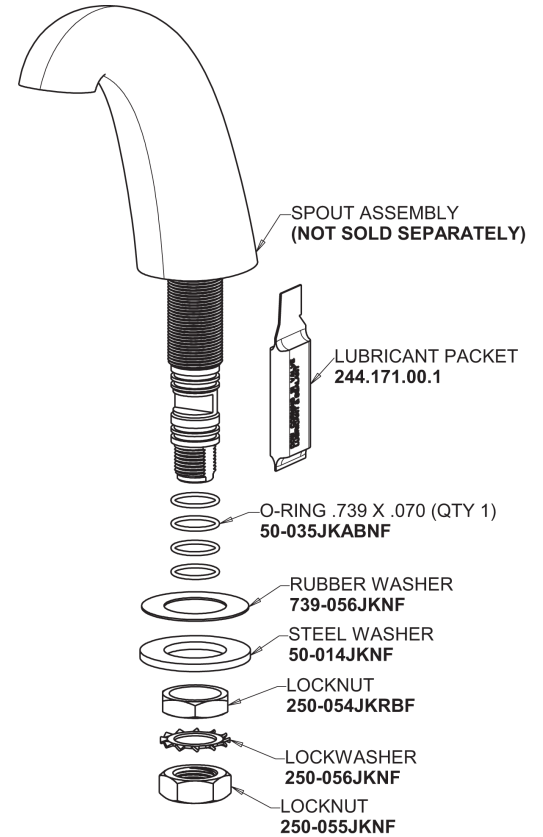

Repair Parts

405-V317XKAB

Concealed Hot and Cold Water Sink Faucet

CHICAGO FAUCETS®

Geberit Group

Base Parts:

405 Series Spout 401-602KJKCP

Ceramic 1/4-Turn Cartridge (pair) 377-XKRHJKABNF (right) 377-XKLHJKABNF (left)

4" Wristblade Handle 317-PRJKCP

2.2 GPM (8.3 L/min) Vandal Proof Softflo Aerator E12VPJKABCP

For Technical Assistance:

Phone: 800-TEC-TRUE (832-8783)

Email: techsupport.us@chicago faucets.com

2100 South Clearwater Drive