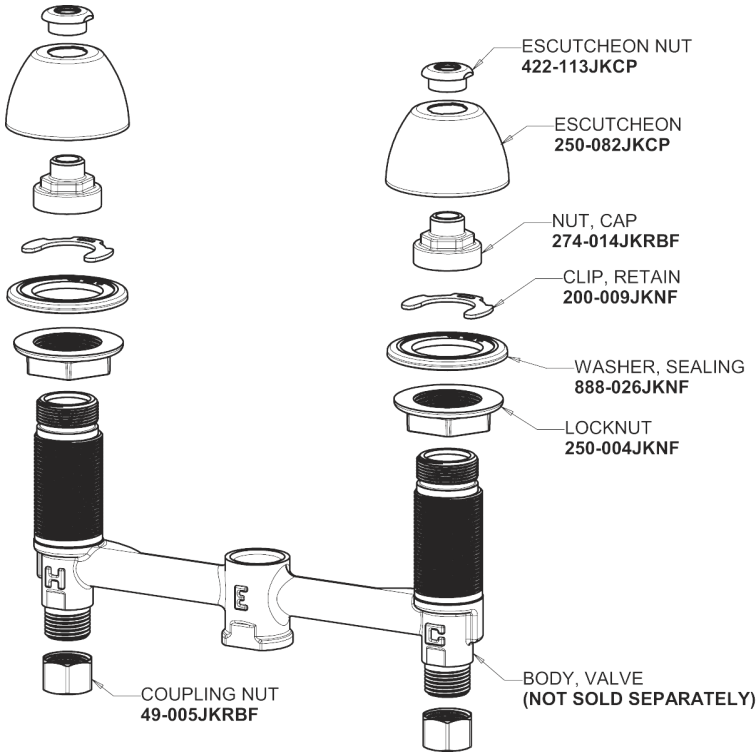

Repair Parts

405-V317XKAB

Concealed Hot and Cold Water Sink Faucet

CHICAGO FAUCETS®

Geberit Group

Base Parts:

405 Series Spout 401-602KJKCP

Ceramic 1/4-Turn Cartridge (pair) 377-XKRHJKABNF (right) 377-XKLHJKABNF (left)

4" Wristblade Handle 317-PRJKCP

2.2 GPM (8.3 L/min) Vandal Proof Softflo Aerator E12VPJKABCP

For Technical Assistance:

Phone: 800-TEC-TRUE (832-8783)

Email: techsupport.us@chicago faucets.com

2100 South Clearwater Drive