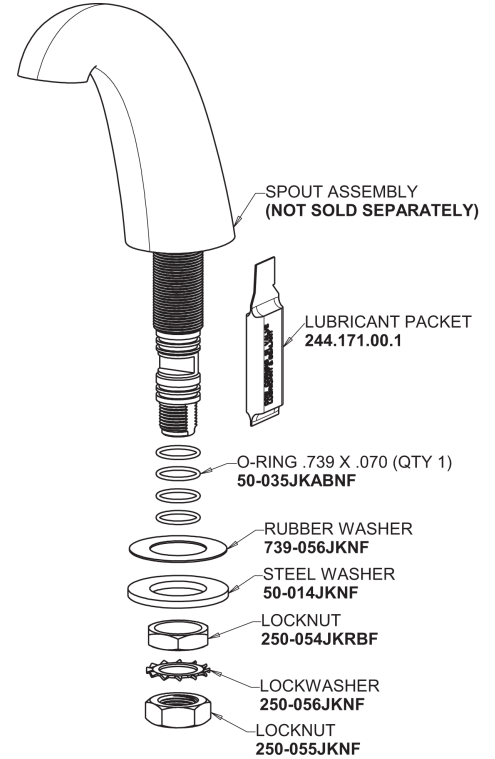

Repair Parts

405-V317AB

Concealed Hot and Cold Water Sink Faucet

CHICAGO FAUCETS®

Geberit Group

Base Parts:

405 Series Spout 401-602KJKCP

Quatern Compression Cartridge (pair) 377-XTRHJKABNF (right) 377-XTLHJKABNF (left)

4" Wristblade Handle 317-PRJKCP

2.2 GPM (8.3 L/min) Vandal Proof Softflo Aerator E12VPJKABCP

For Technical Assistance:

Phone: 800-TEC-TRUE (832-8783)

Email: techsupport.us@chicago faucets.com

2100 South Clearwater Drive