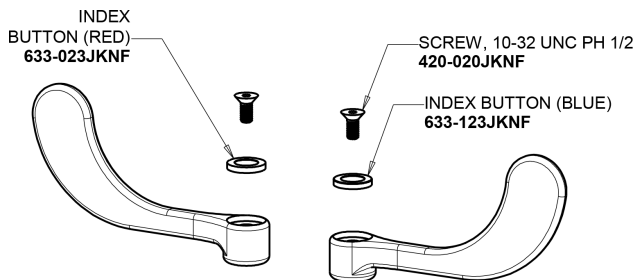

Repair Parts

405-V317AB

Concealed Hot and Cold Water Sink Faucet

CHICAGO FAUCETS®

Geberit Group

Base Parts:

405 Series Spout 401-602KJKCP

Quatern Compression Cartridge (pair) 377-XTRHJKABNF (right) 377-XTLHJKABNF (left)

4" Wristblade Handle 317-PRJKCP

2.2 GPM (8.3 L/min) Vandal Proof Softflo Aerator E12VPJKABCP

For Technical Assistance:

Phone: 800-TEC-TRUE (832-8783)

Email: techsupport.us@chicago faucets.com

2100 South Clearwater Drive