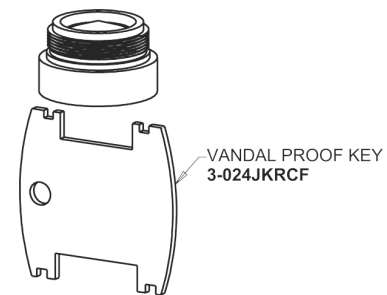

Repair Parts

405-V317AB

Concealed Hot and Cold Water Sink Faucet

CHICAGO FAUCETS®

Geberit Group

Base Parts:

405 Series Spout 401-602KJKCP

Quatern Compression Cartridge (pair) 377-XTRHJKABNF (right) 377-XTLHJKABNF (left)

4" Wristblade Handle 317-PRJKCP

2.2 GPM (8.3 L/min) Vandal Proof Softflo Aerator E12VPJKABCP

For Technical Assistance:

Phone: 800-TEC-TRUE (832-8783)

Email: techsupport.us@chicago faucets.com

2100 South Clearwater Drive