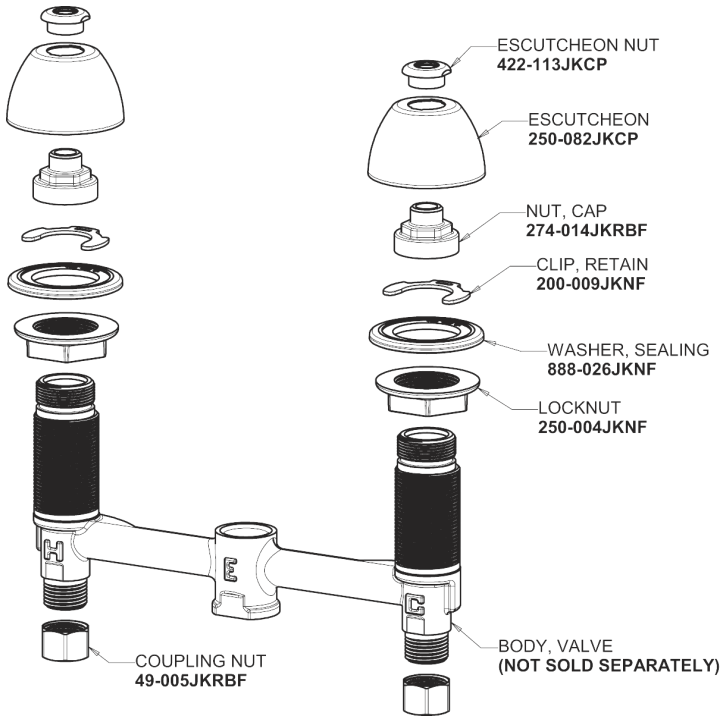

Repair Parts

405-V317AB

Concealed Hot and Cold Water Sink Faucet

CHICAGO FAUCETS®

Geberit Group

Base Parts:

405 Series Spout 401-602KJKCP

Quatern Compression Cartridge (pair) 377-XTRHJKABNF (right) 377-XTLHJKABNF (left)

4" Wristblade Handle 317-PRJKCP

2.2 GPM (8.3 L/min) Vandal Proof Softflo Aerator E12VPJKABCP

For Technical Assistance:

Phone: 800-TEC-TRUE (832-8783)

Email: techsupport.us@chicago faucets.com

2100 South Clearwater Drive