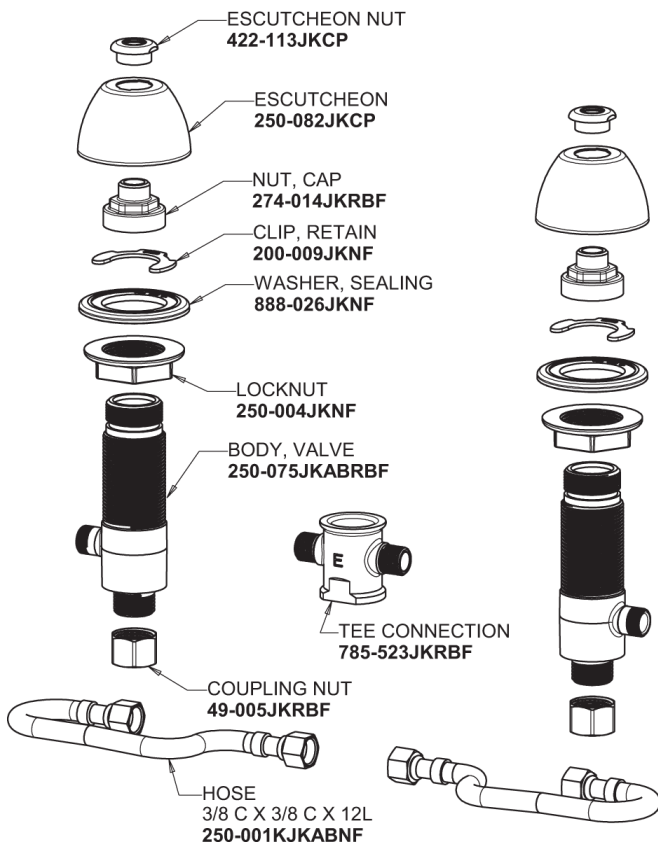

Repair Parts

405-HE74-317AB

Concealed Hot and Cold Water Sink Faucet

CHICAGO FAUCETS®

Geberit Group

Base Parts:

405 Series Spout 401-602KJKCP

1.0 GPM (3.8 L/min) Non-Aerating Laminar Outlet E74JKABCP

4" Wristblade Handle 317-PRJKCP

Quatern Compression Cartridge (pair) 377-XTRHJKABNF (right) 377-XTLHJKABNF (left)

For Technical Assistance:

Phone: 800-TEC-TRUE (832-8783)

Email: techsupport.us@chicagofaucets.com