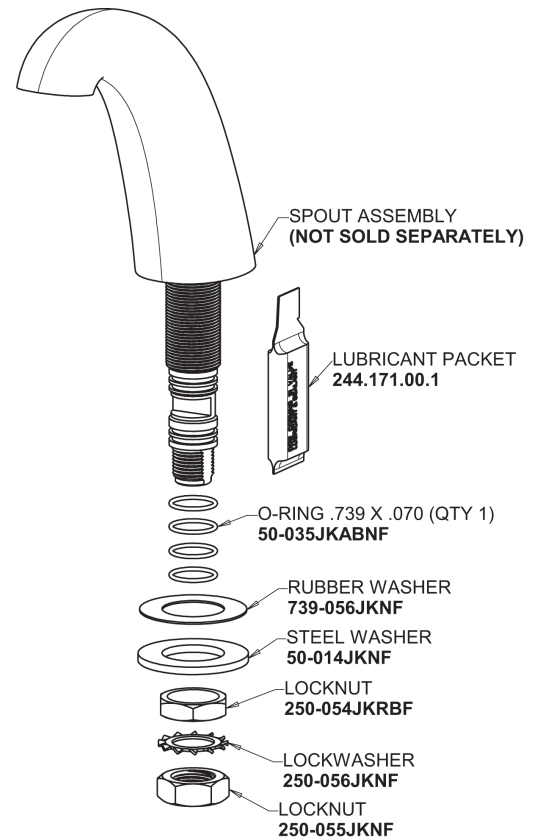

Repair Parts

405-HE74-317AB

Concealed Hot and Cold Water Sink Faucet

CHICAGO FAUCETS®

Geberit Group

Base Parts:

405 Series Spout 401-602KJKCP

1.0 GPM (3.8 L/min) Non-Aerating Laminar Outlet E74JKABCP

4" Wristblade Handle 317-PRJKCP

Quatern Compression Cartridge (pair) 377-XTRHJKABNF (right) 377-XTLHJKABNF (left)

For Technical Assistance:

Phone: 800-TEC-TRUE (832-8783)

Email: techsupport.us@chicagofaucets.com