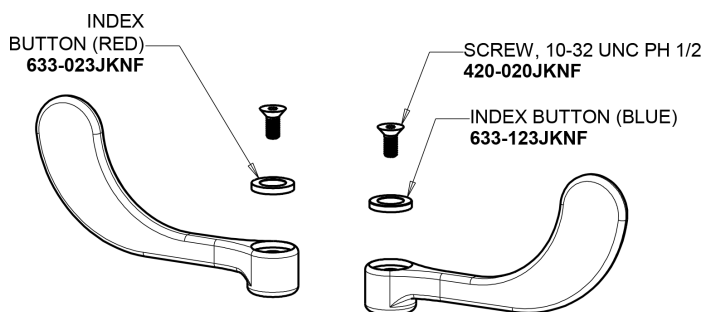

Repair Parts

405-HE74-317AB

Concealed Hot and Cold Water Sink Faucet

CHICAGO FAUCETS®

Geberit Group

Base Parts:

405 Series Spout 401-602KJKCP

1.0 GPM (3.8 L/min) Non-Aerating Laminar Outlet E74JKABCP

4" Wristblade Handle 317-PRJKCP

Quatern Compression Cartridge (pair) 377-XTRHJKABNF (right) 377-XTLHJKABNF (left)

For Technical Assistance:

Phone: 800-TEC-TRUE (832-8783)

Email: techsupport.us@chicagofaucets.com