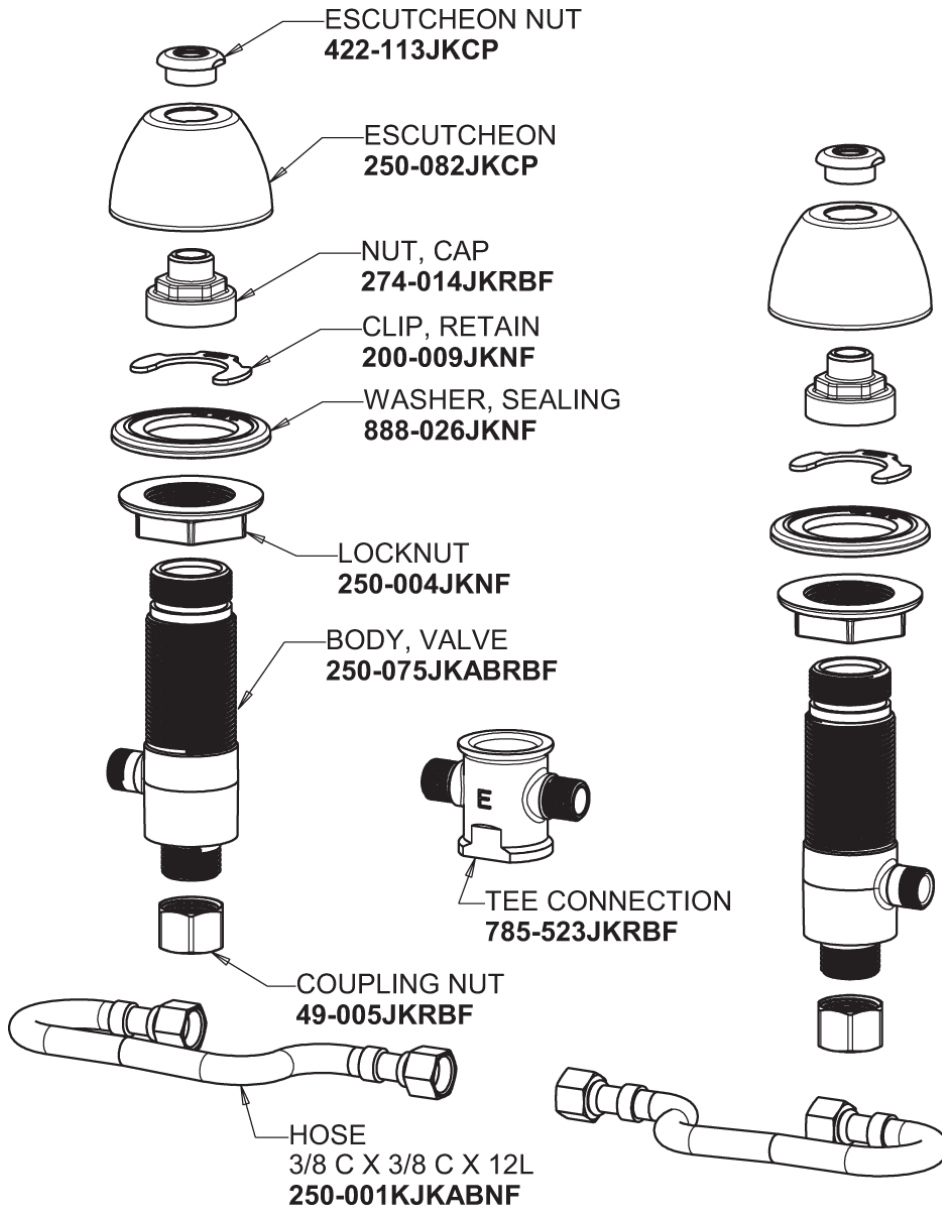

Repair Parts

405-HE64VP633AB

Concealed Hot and Cold Water Sink Faucet

CHICAGO FAUCETS®

Geberit Group

Base Parts:

405 Series Spout 401-602KJKCP

For Technical Assistance:

Concealed Hot and Cold Water Sink Faucet

CHICAGO FAUCETS®

Geberit Group

3" Cross Handle (pair)
633-PRJKCP

1.0 GPM (3.8 L/min) Vandal Proof Non-Aerating Laminar
Outlet
E64VPJKABCP

Slow Compression Control-A-Flo Operating Cartridge
274-XTLHJKABNF