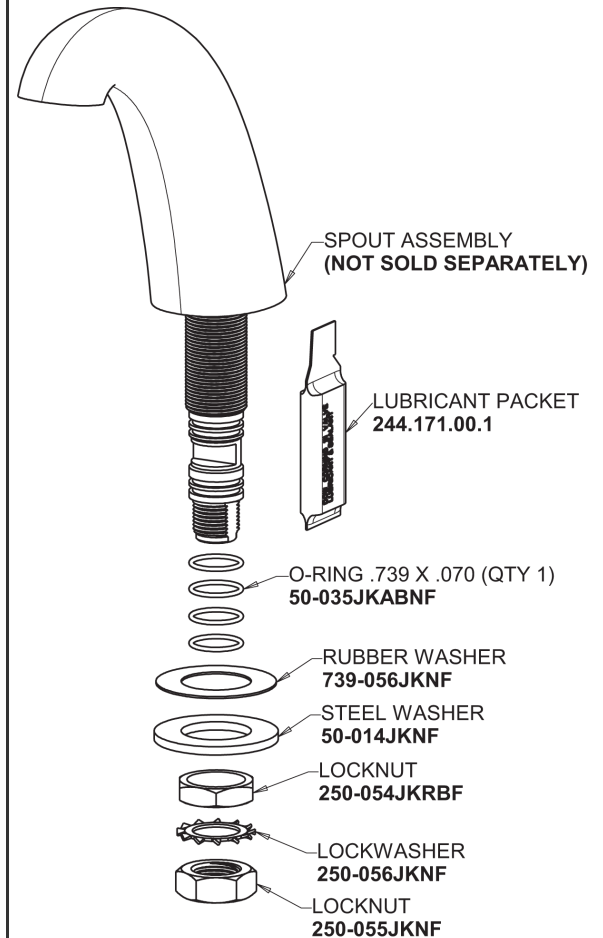

Repair Parts

405-HE64VP633AB

Concealed Hot and Cold Water Sink Faucet

CHICAGO FAUCETS®

Geberit Group

Base Parts:

405 Series Spout 401-602KJKCP

For Technical Assistance:

Concealed Hot and Cold Water Sink Faucet

CHICAGO FAUCETS®

Geberit Group

3" Cross Handle (pair)
633-PRJKCP

1.0 GPM (3.8 L/min) Vandal Proof Non-Aerating Laminar
Outlet
E64VPJKABCP

Slow Compression Control-A-Flo Operating Cartridge
274-XTLHJKABNF