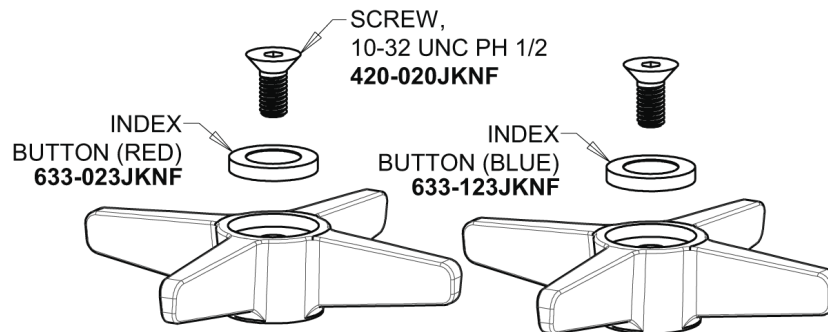

Repair Parts

405-HE64VP633AB

Concealed Hot and Cold Water Sink Faucet

CHICAGO FAUCETS®

Geberit Group

Base Parts:

405 Series Spout 401-602KJKCP

For Technical Assistance:

Concealed Hot and Cold Water Sink Faucet

CHICAGO FAUCETS®

Geberit Group

3" Cross Handle (pair)
633-PRJKCP

1.0 GPM (3.8 L/min) Vandal Proof Non-Aerating Laminar
Outlet
E64VPJKABCP

Slow Compression Control-A-Flo Operating Cartridge
274-XTLHJKABNF