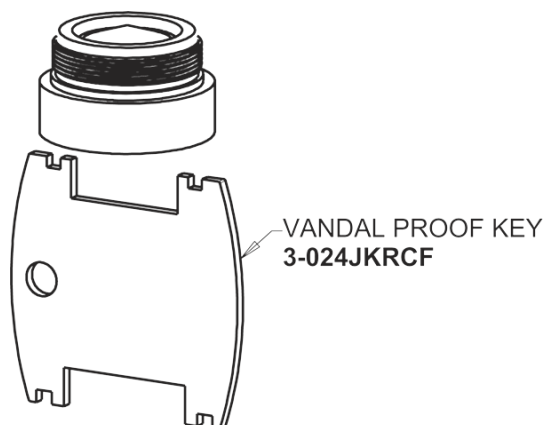

Repair Parts

405-HE64VP633AB

Concealed Hot and Cold Water Sink Faucet

CHICAGO FAUCETS®

Geberit Group

Base Parts:

405 Series Spout 401-602KJKCP

For Technical Assistance:

Concealed Hot and Cold Water Sink Faucet

CHICAGO FAUCETS®

Geberit Group

3" Cross Handle (pair)
633-PRJKCP

1.0 GPM (3.8 L/min) Vandal Proof Non-Aerating Laminar
Outlet
E64VPJKABCP

Slow Compression Control-A-Flo Operating Cartridge
274-XTLHJKABNF