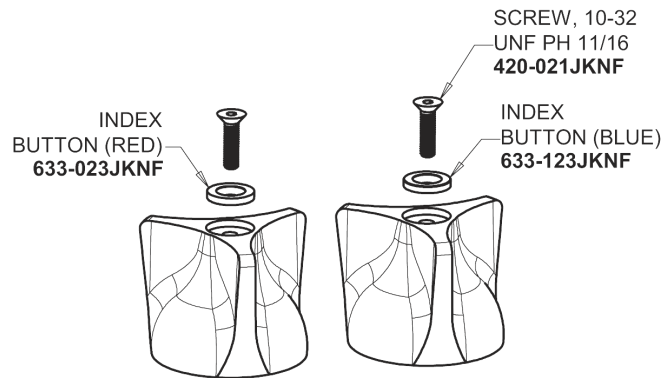

Repair Parts

405-H950AB

Concealed Hot and Cold Water Sink Faucet

CHICAGO FAUCETS®

Geberit Group

Base Parts:

405 Series Spout 401-602KJKCP

For Technical Assistance:

Concealed Hot and Cold Water Sink Faucet

CHICAGO FAUCETS®

Geberit Group

2-1/2" Three-Wing Canopy Handle (pair)
950-PRJKCP

2.2 GPM (8.3 L/min) Softflo Aerator
E12JKABCP

Quatern Compression Cartridge (left hand)
1-100XTJKABNF