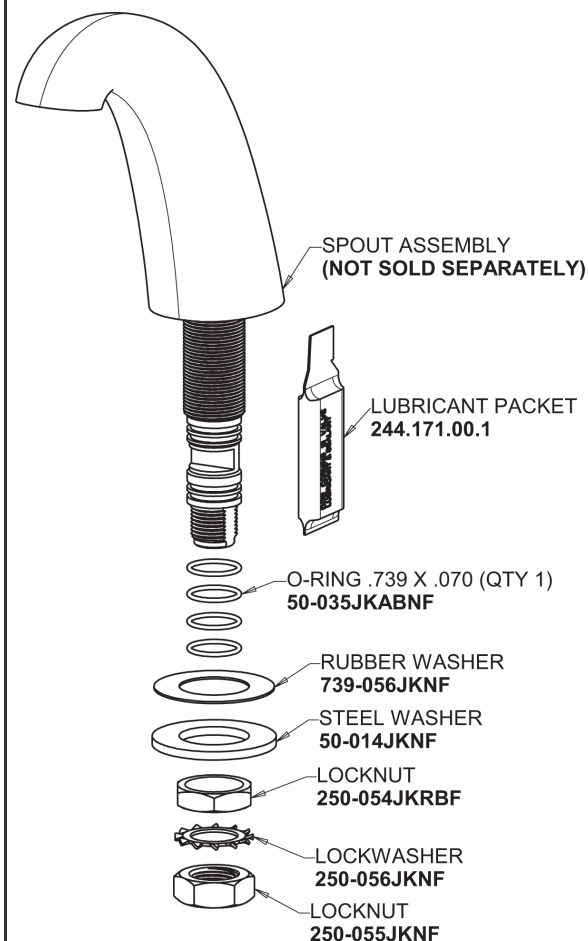

Repair Parts

405-H950AB

Concealed Hot and Cold Water Sink Faucet

CHICAGO FAUCETS®

Geberit Group

Base Parts:

405 Series Spout 401-602KJKCP

For Technical Assistance: