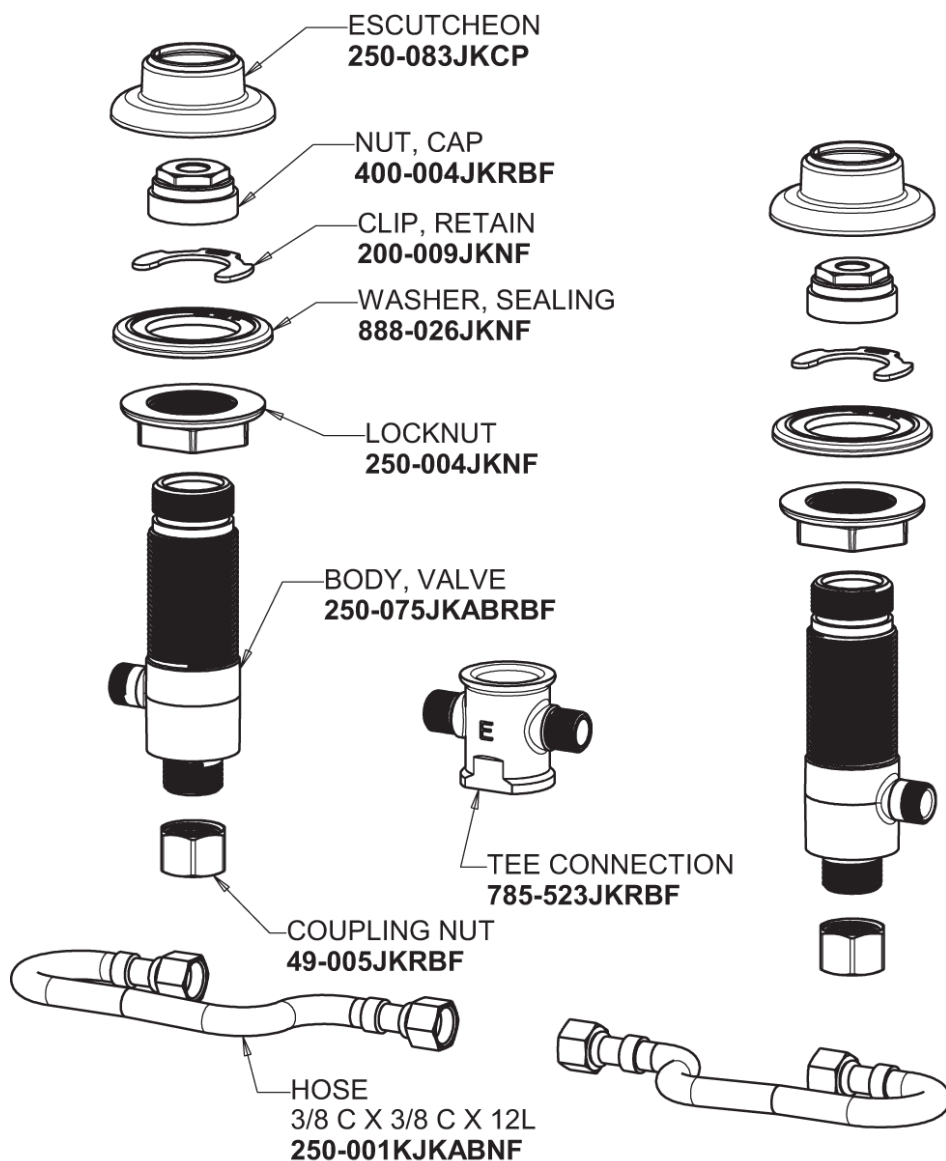

Repair Parts

405-H950AB

Concealed Hot and Cold Water Sink Faucet

CHICAGO FAUCETS®

Geberit Group

Base Parts:

405 Series Spout 401-602KJKCP

For Technical Assistance:

Concealed Hot and Cold Water Sink Faucet

CHICAGO FAUCETS®

Geberit Group

2-1/2" Three-Wing Canopy Handle (pair)
950-PRJKCP

2.2 GPM (8.3 L/min) Softflo Aerator
E12JKABCP

Quatern Compression Cartridge (left hand)
1-100XTJKABNF