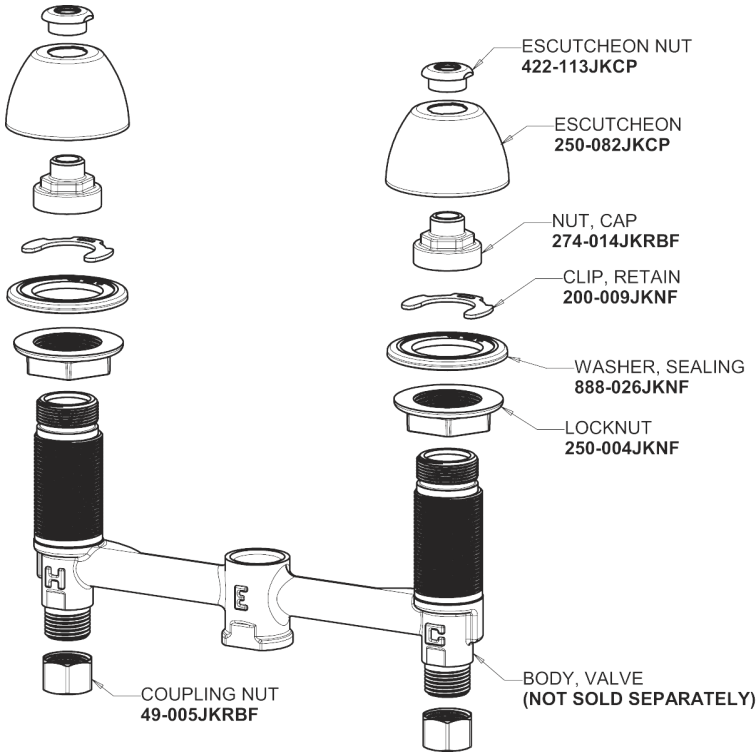

# Repair Parts

405-E74-317AB

Concealed Hot and Cold Water Sink Faucet

## Base Parts:

## 405 Series Spout 401-602KJKCP