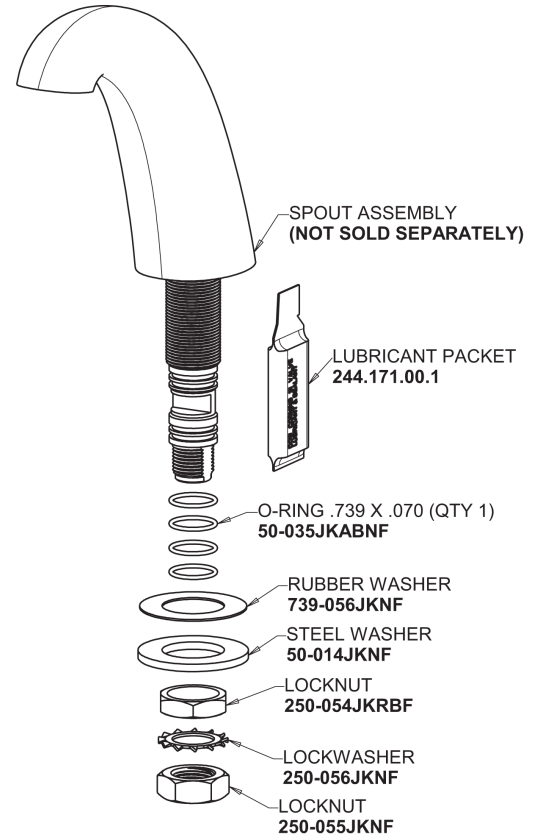

405 Series Spout 401-602KJKCP

1.0 GPM (3.8 L/min) Non-Aerating Laminar Outlet E74JKABCP

4" Wristblade Handle 317-PRJKCP